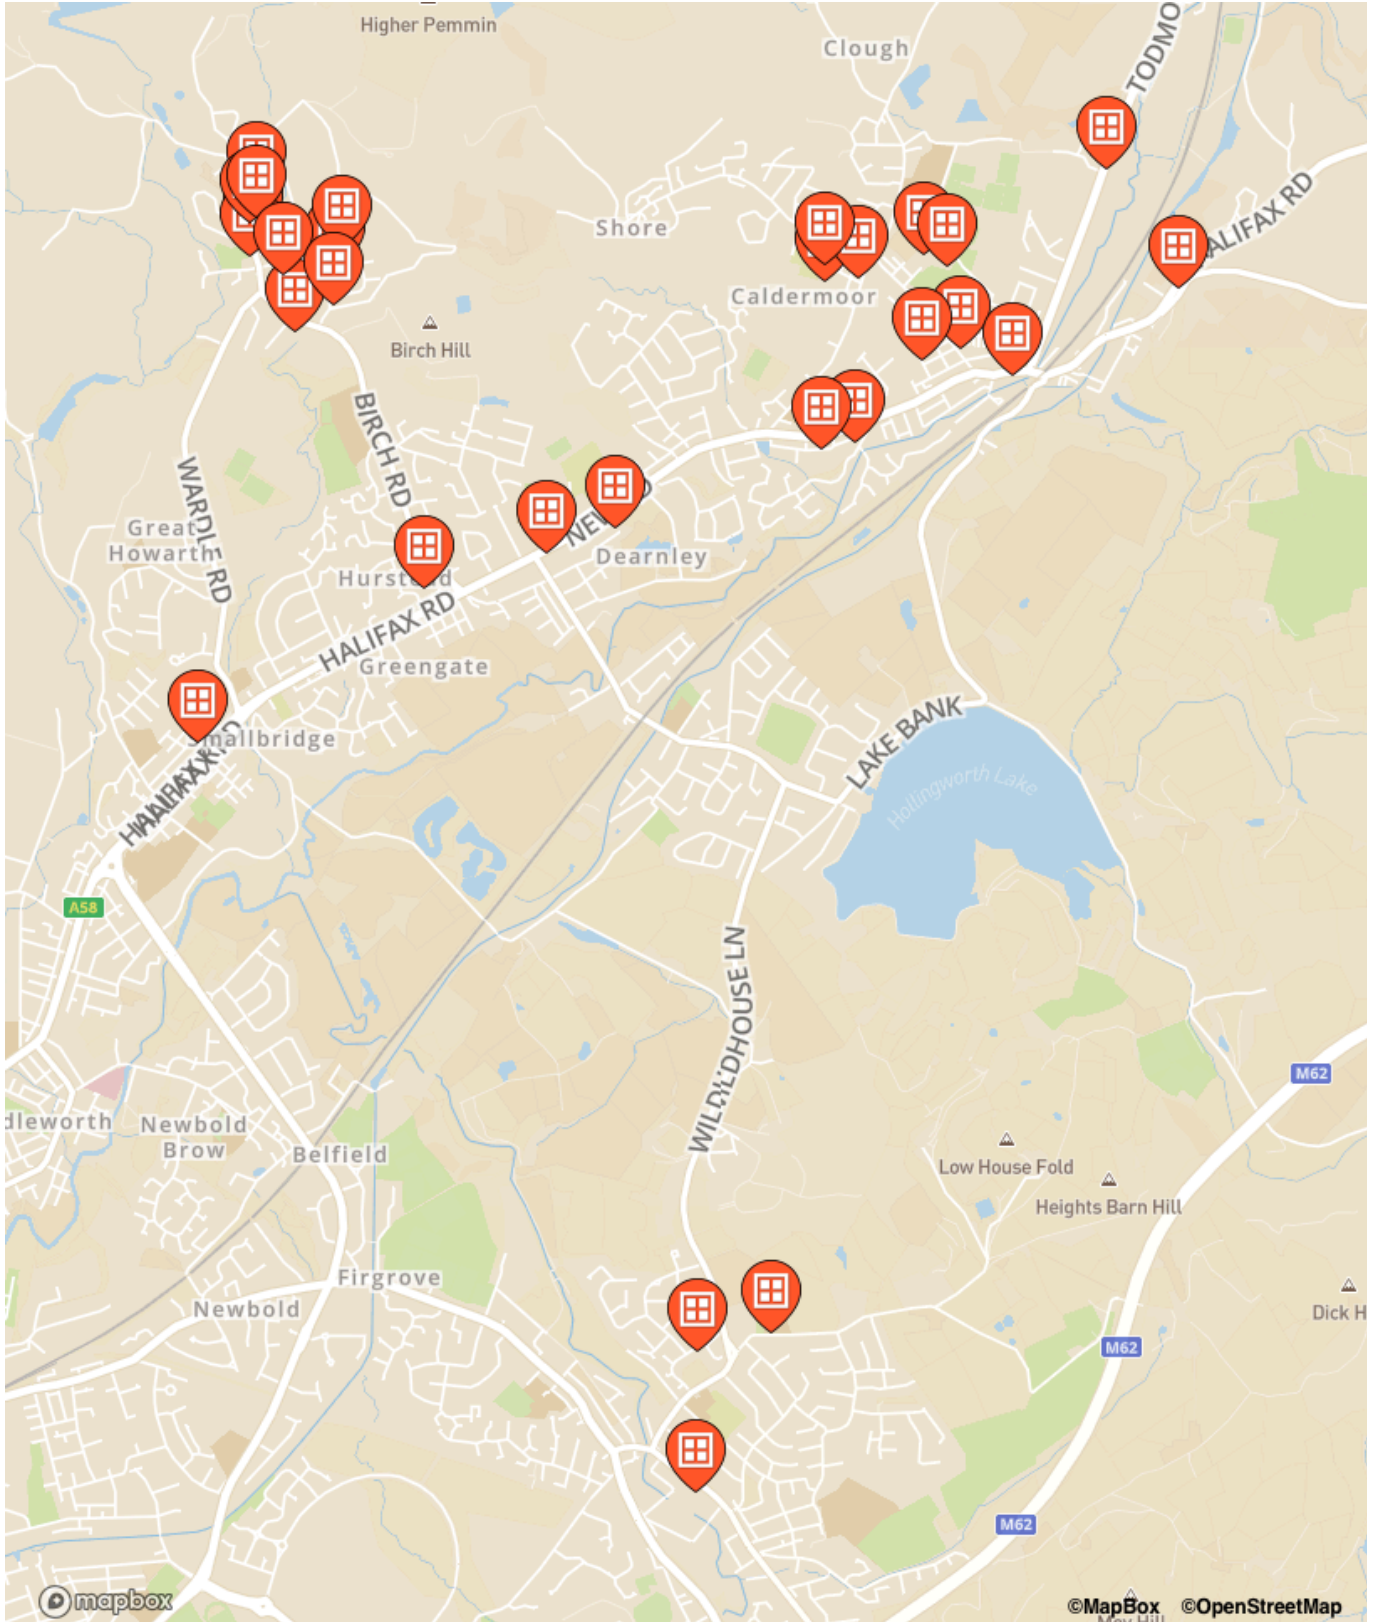

Rochdale Pennines Window Wanderlands 2025

22-28 Feb 2025, 6:00pm - 8pm