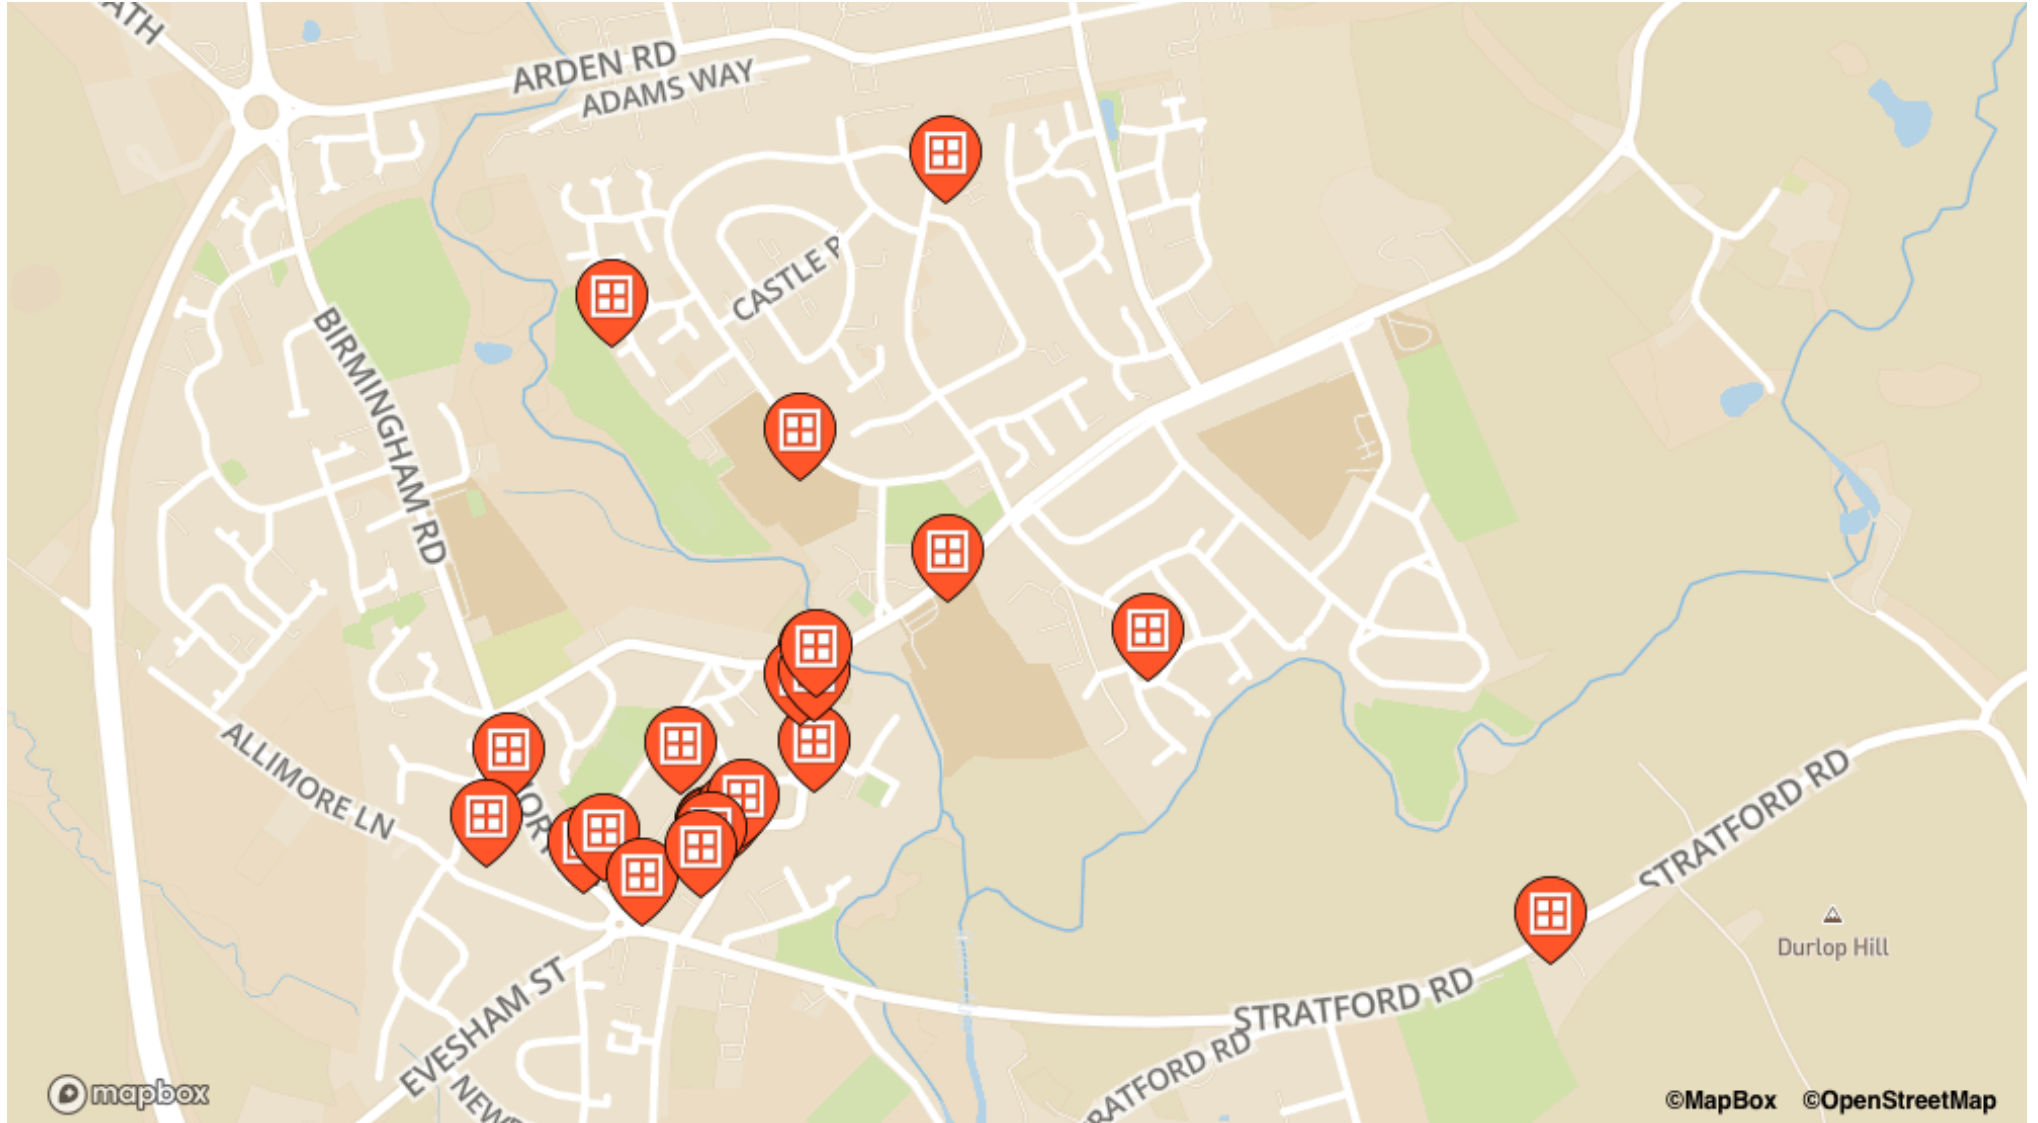

Alcester 2026

28 Feb-7 Mar 2026, 5pm - 8 pm

Alcester 2026

28 Feb-7 Mar 2026, 5pm - 8 pm

Alauna Avenue

- 80, Alauna Avenue

Alcocks Road

- 1, Alcocks Road

Blackthorn Way

- 21, Blackthorn Way

Bulls Head Yard

- Alcester Schoolwear,
Alcester Schoolwear,
Bulls Head Yard

Church Street

- Alcester Baptist Church,
Church Street

Henley Street

- 19, Henley Street
- 22, Henley Street
- 30, Henley Street
- Arrow Lodge, Henley
Street

High Street

- JT Bookshop, 8, High
Street
- Michael Beaver
Opticians, 20, High
Street
- Headway, 33, High
Street
- Printech, 35, High Street
- JAG Hair Studios, 37,
High Street
- Jeremy McGinn & Co,
49, High Street

Seggs Lane

- Alcester Day Care, 3,
Seggs Lane

St. Faiths Rd

- 2, St. Faiths Rd

Stratford road

- Cherry trees, Cherry
trees, Stratford road

Swan Street

- Morris mica hardware, 5,
Swan Street