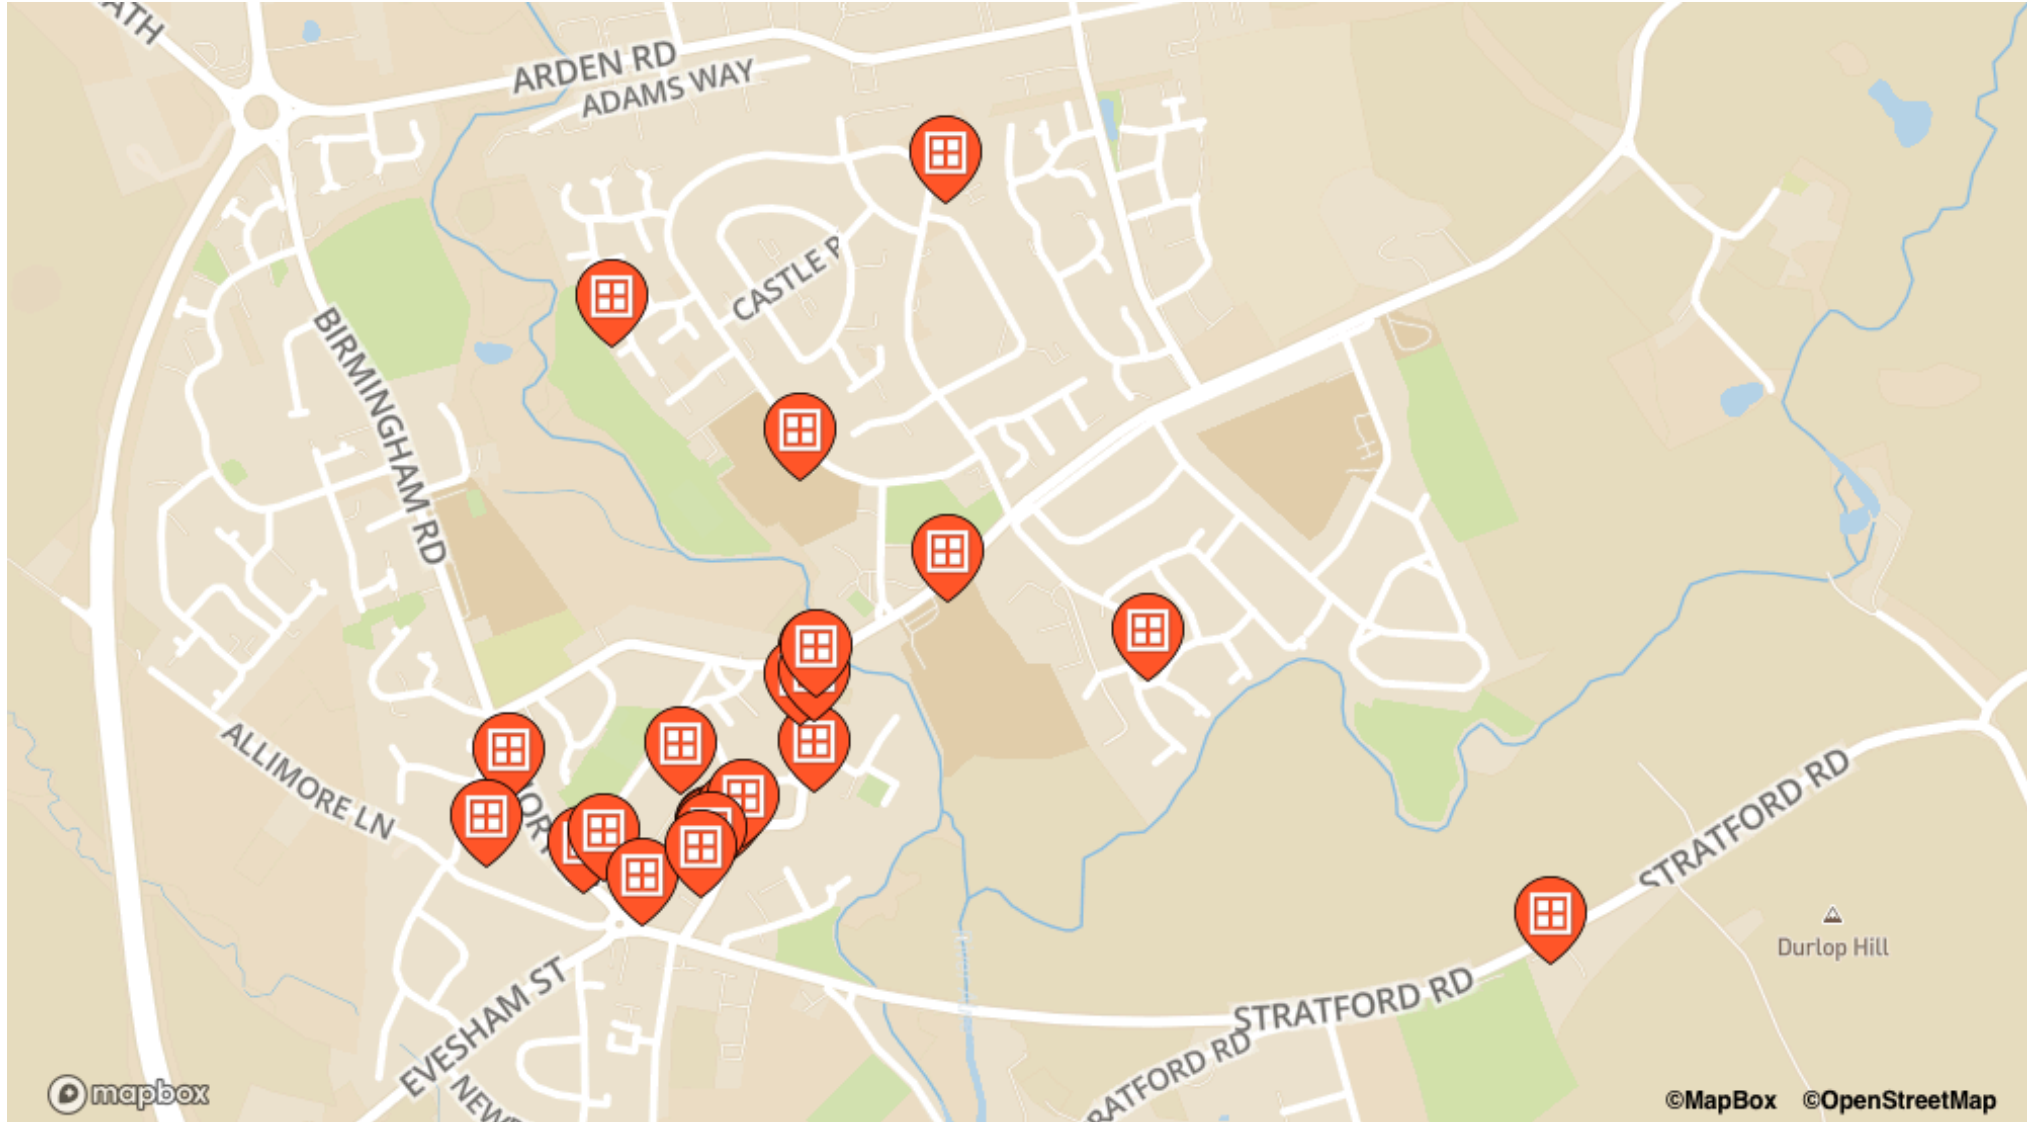

Alcester 2026

28 Feb-7 Mar 2026, 5pm - 8 pm

Alcester 2026

28 Feb-7 Mar 2026, 5pm - 8 pm

Alauna Avenue

- 80, Alauna Avenue

Alcocks Road

- 1, Alcocks Road

Blackthorn Way

- 21, Blackthorn Way

Bulls Head Yard

- Alcester Schoolwear,
Alcester Schoolwear,
Bulls Head Yard

Church Street

- Alcester Baptist Church,
Church Street

Henley Street

- 19, Henley Street
- 22, Henley Street
- 30, Henley Street
- Arrow Lodge, Henley
Street

High Street

- JT Bookshop, 8, High
Street
- Michael Beaver
Opticians, 20, High
Street
- Headway, 33, High
Street
- Printech, 35, High Street
- JAG Hair Studios, 37,
High Street
- Jeremy McGinn & Co,
49, High Street

Seggs Lane

- Alcester Day Care, 3,
Seggs Lane

St. Faiths Rd

- 2, St. Faiths Rd

Stratford road

- Cherry trees, Cherry
trees, Stratford road

Swan Street

- Morris mica hardware, 5,
Swan Street