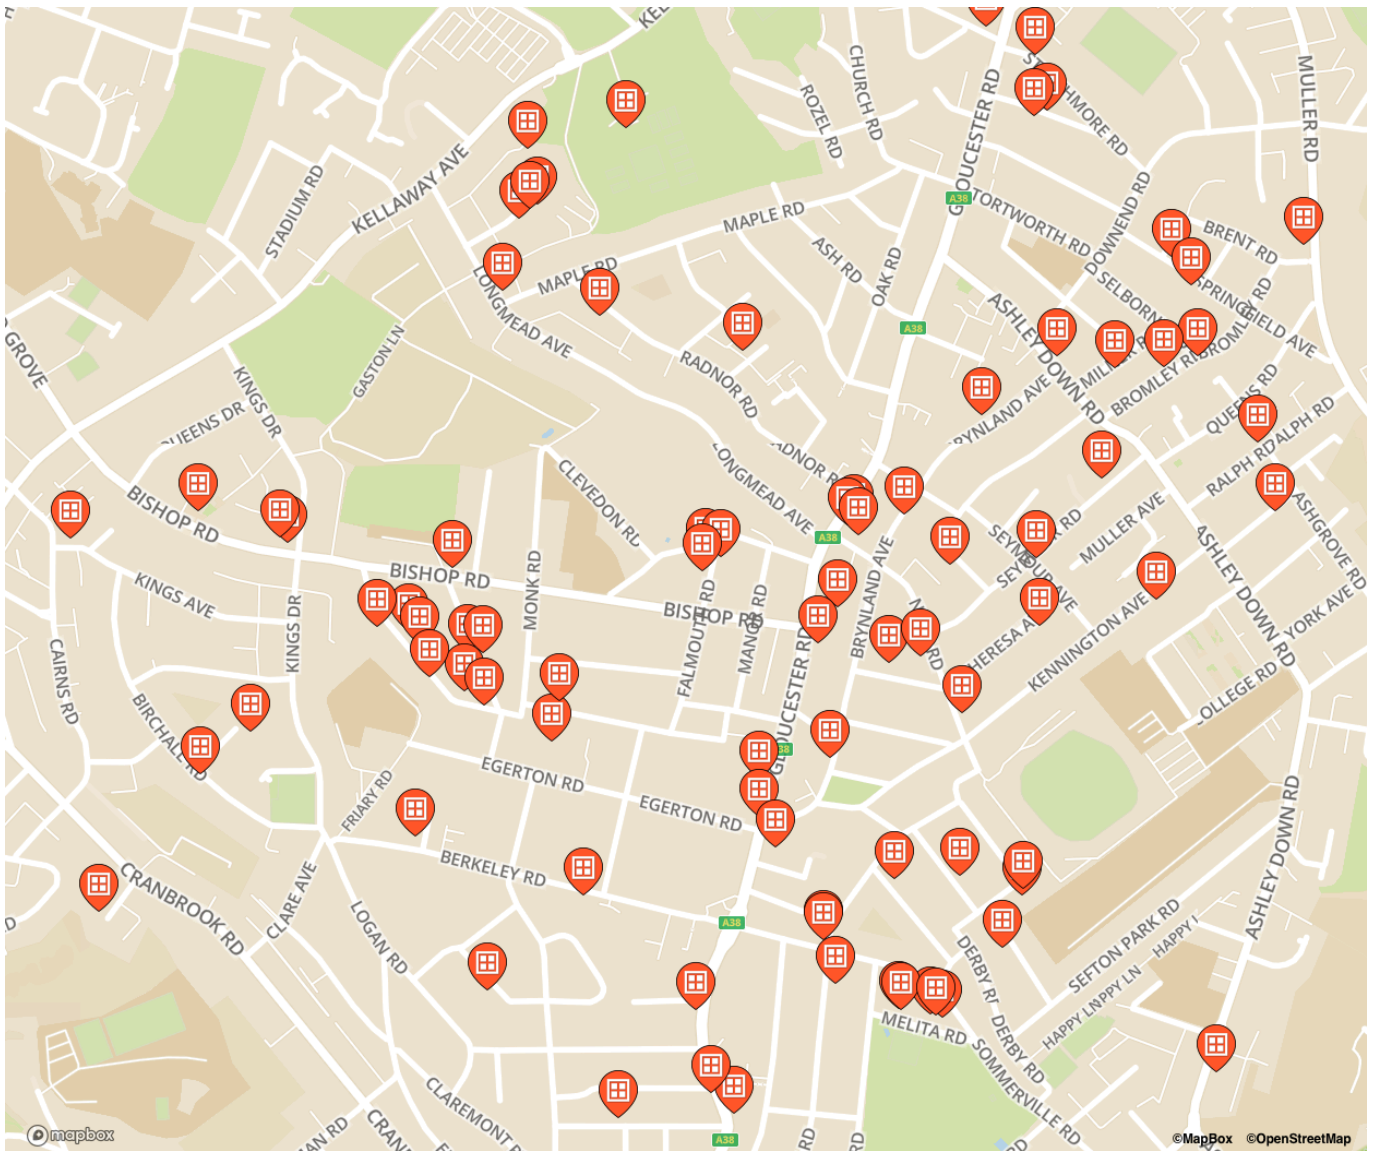

Bishopston, Bristol 2026

27 Feb-1 Mar 2026, 6pm - 9pm