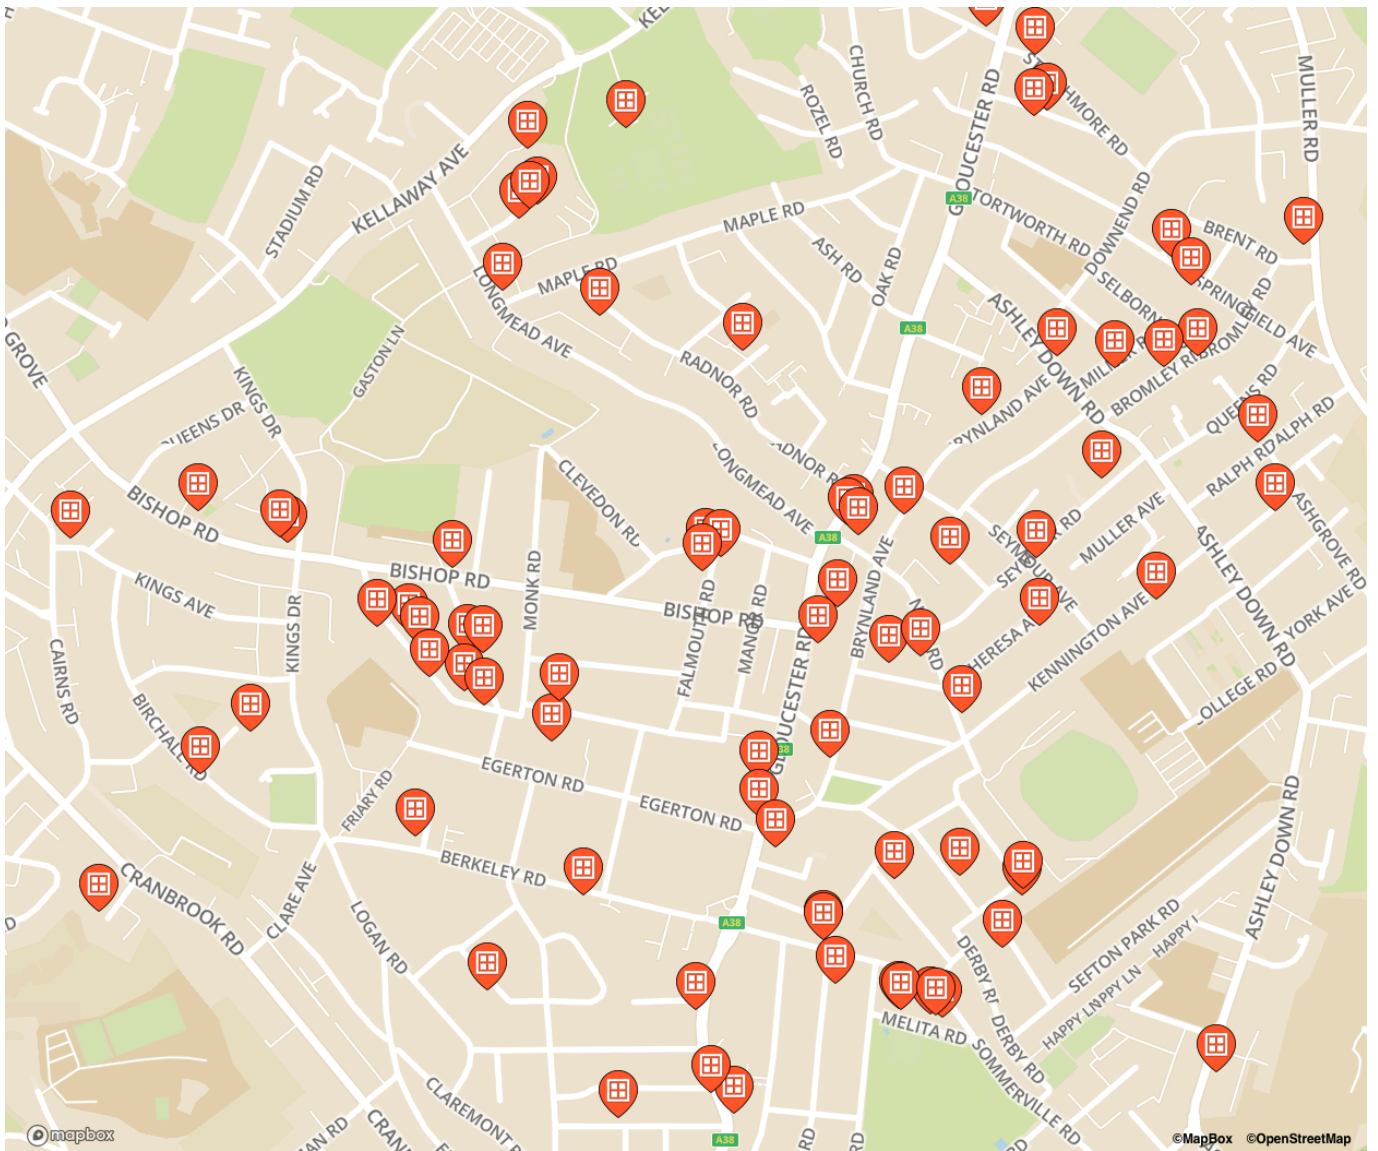

Bishopston, Bristol 2026

27 Feb-1 Mar 2026, 6pm - 9pm