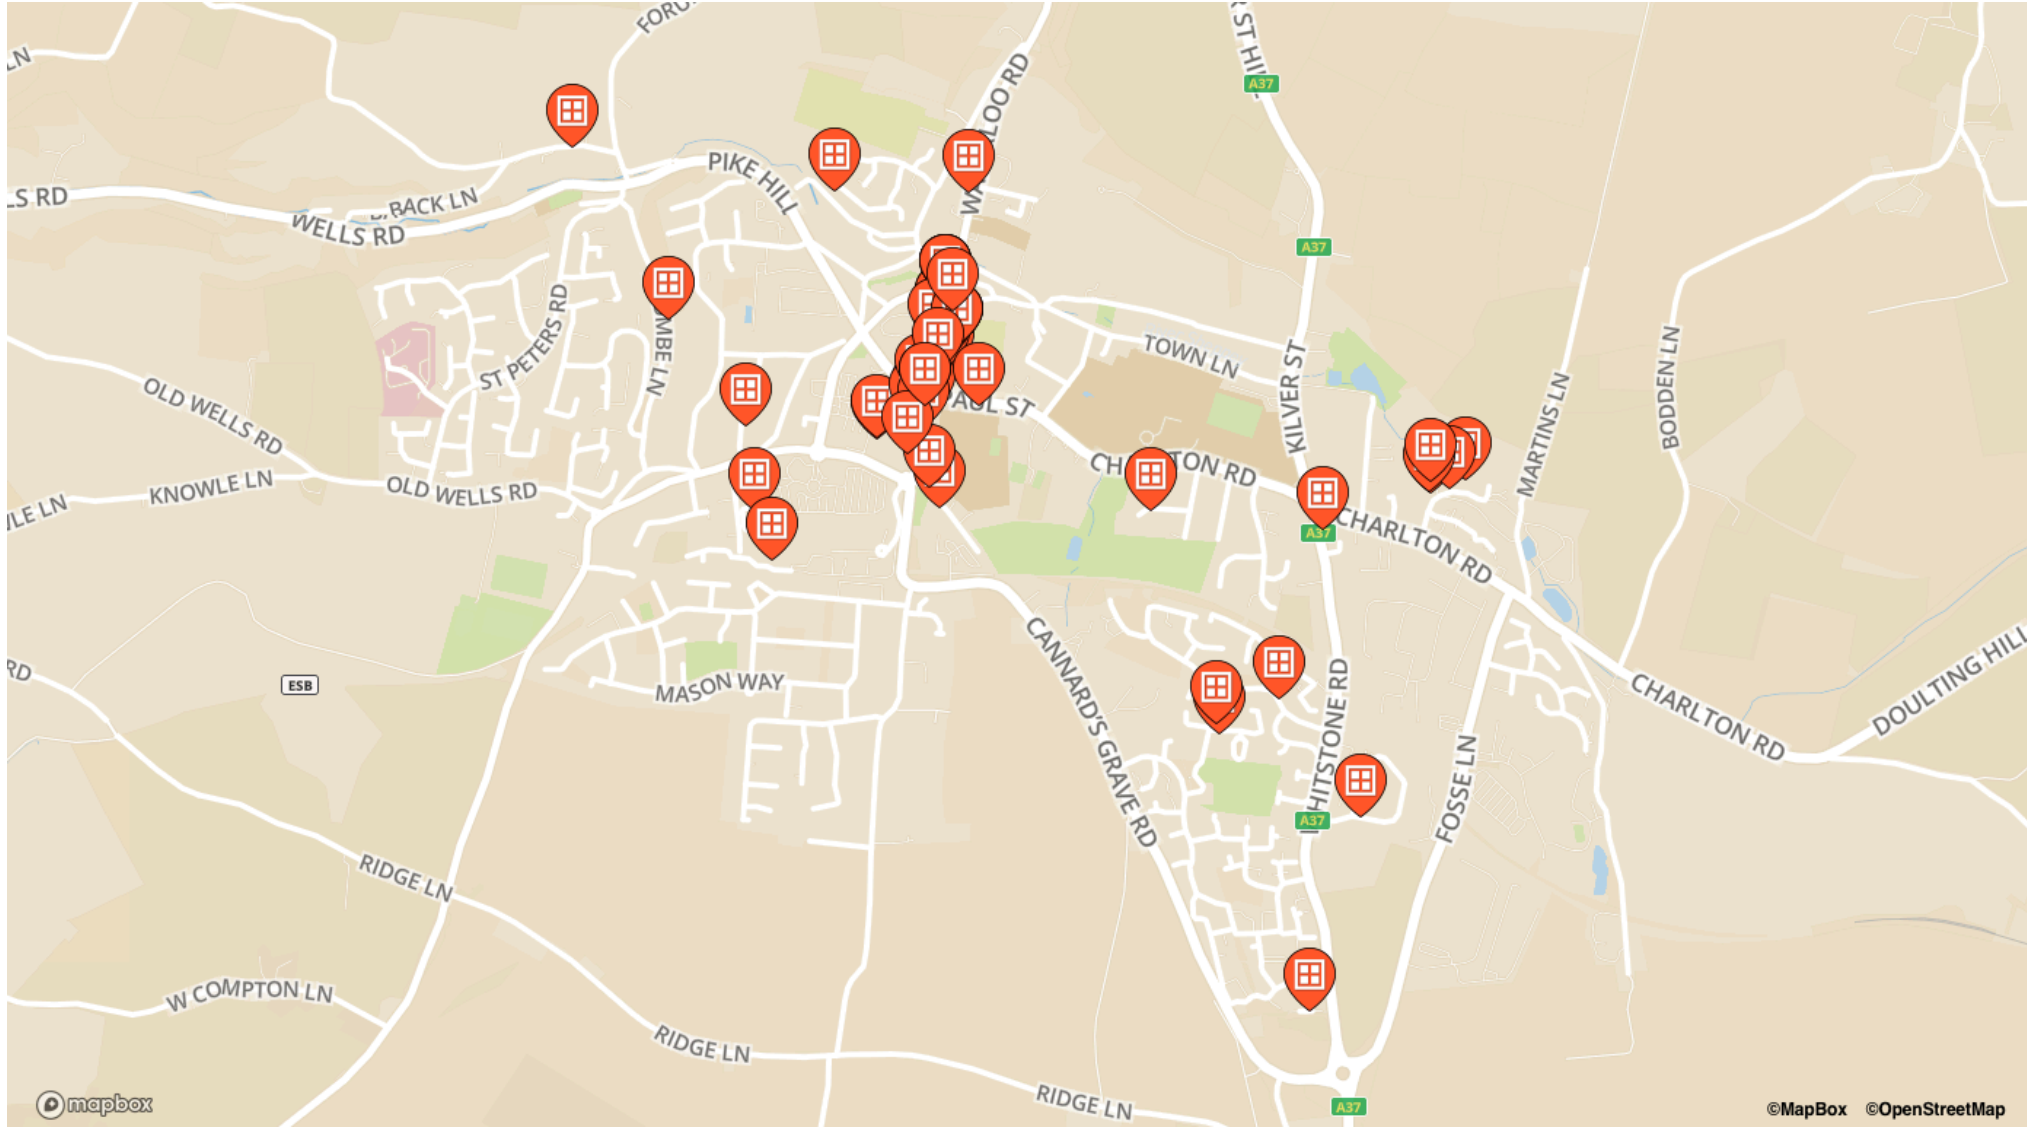

# Shepton Wanderland 2026

5-7 Feb 2026

## Windows on the map

### Brewery Lane

- 3, The Woodlands,  
Brewery Lane
- 4, The Woodlands,  
Brewery Lane
- 5 The Woodlands,  
Brewery Lane
- The Barn, Brewery Lane
- Woodlands Farmhouse,  
Brewery Lane

### Draycott Road

- 15, Draycott Road