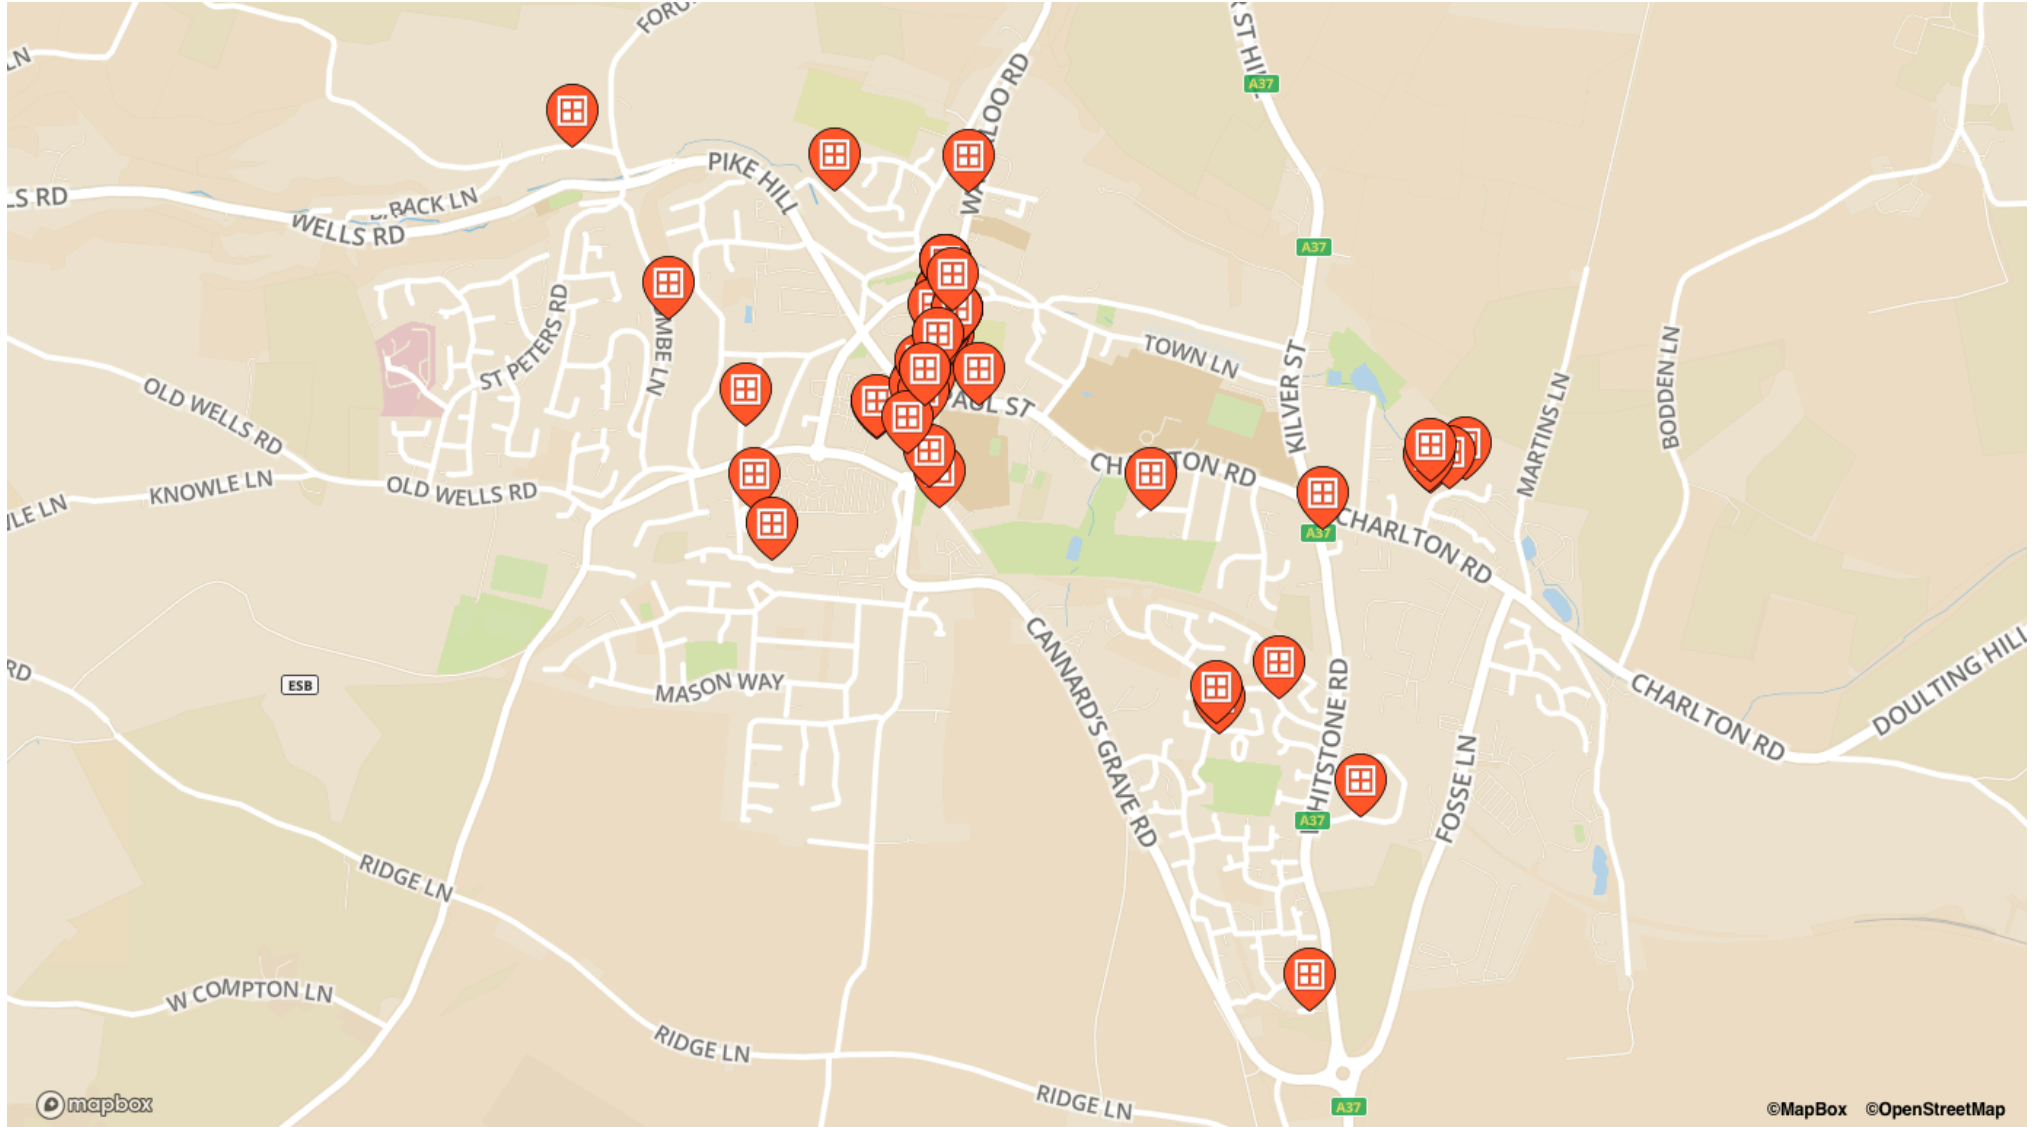

Shepton Wanderland 2026

5-7 Feb 2026

Shepton Wanderland 2026

5-7 Feb 2026

Windows on the map

7 Market Place

- Amulet, Shepton
Snowdrops, The Amulet,
7 Market Place

Bourke Road

- 47, Bourke Road

Brewery Lane

- 3, The Woodlands,
Brewery Lane
- 4, The Woodlands,
Brewery Lane
- 5 The Woodlands,
Brewery Lane
- The Barn, Brewery Lane
- Woodlands Farmhouse,
Brewery Lane

Connock Square

- 2, Connock Square
- 3, Connock Square

Coombe Lane

- 17, Coombe Lane

Draycott Road

- 15, Draycott Road

Ham Lane

- Studfold cottage, Ham
Lane

Haskins Car Park

Waterloo Road

- Super8 Media, 15 Waterloo Road, Waterloo Road

Westfield

- 7, Westfield

Whitstone Rise

- 9, Whitstone Rise

Whitstone Road

- 9, Whitstone Road