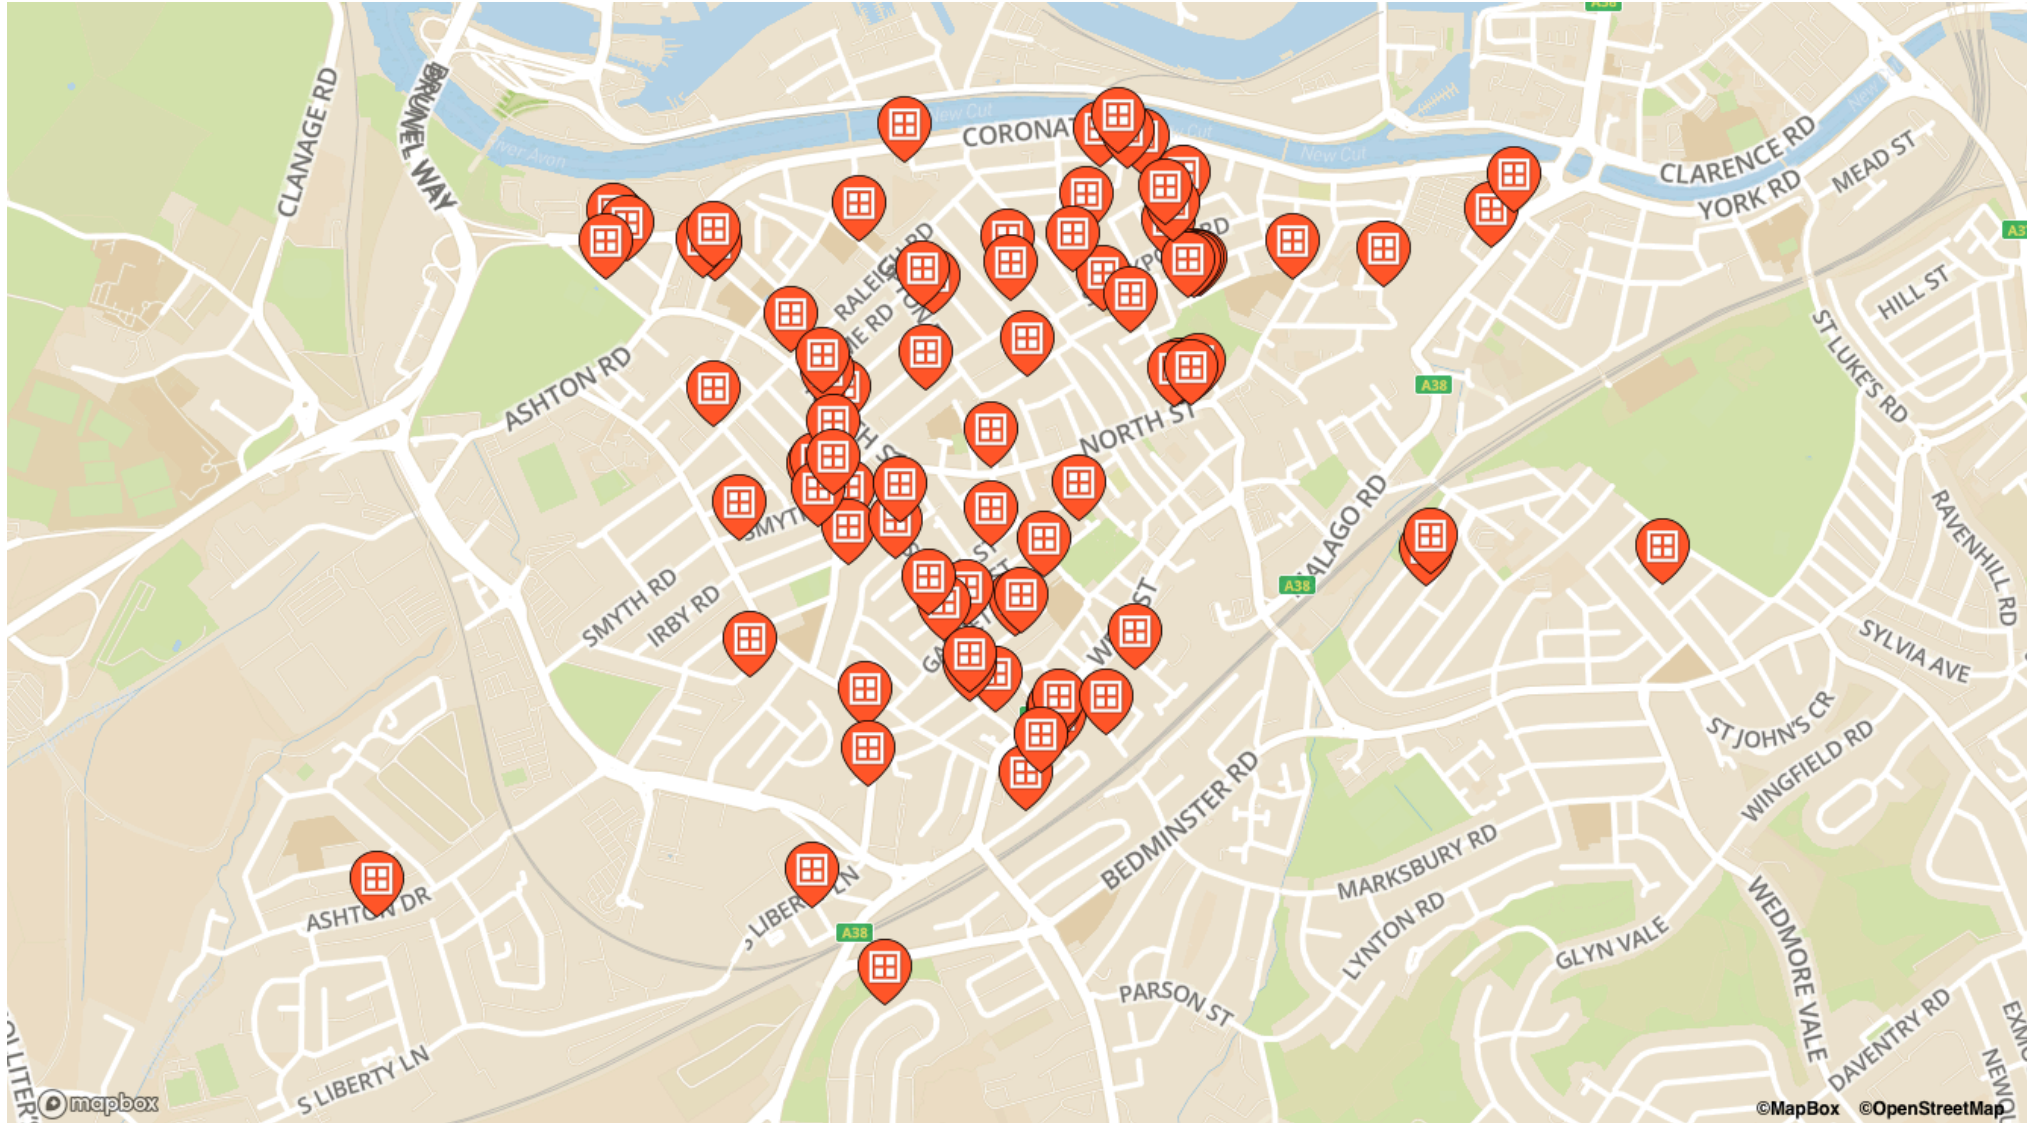

Ashton, Bedminster and Southville, Bristol 2026

28 Feb-2 Mar 2026, 6pm - 9pm

Ashton, Bedminster and Southville, Bristol 2026

28 Feb-2 Mar 2026, 6pm - 9pm

25 Hengaston Street

- 25, 25 Hengaston Street

Addison Road

- 25, Addison Road

Allington Road

- Bristol Art Junkie, 19, Allington Road
- 33, Allington Road
- 34, Allington Road
- 45, Allington Road

Argus Road

- 14, Argus Road

Ashfield Road

- 27, Ashfield Road

Ashton Drive

- 145, Ashton Drive

Ashton Gate Terrace

- 12, Ashton Gate Terrace
- 17, Ashton Gate Terrace
- 22, Ashton Gate Terrace

Aubrey Road

- 1, Aubrey Road

Bartletts Road

- 18, Bartletts Road

Beauley Road

- 33, Greville Road
- 96, Greville Road

Hamilton Road

- 75, Hamilton Road

Hardy Road

- 19, Hardy Road

Hengaston Street

- 16, Hengaston Street
- 24, Hengaston Street

Howard Road