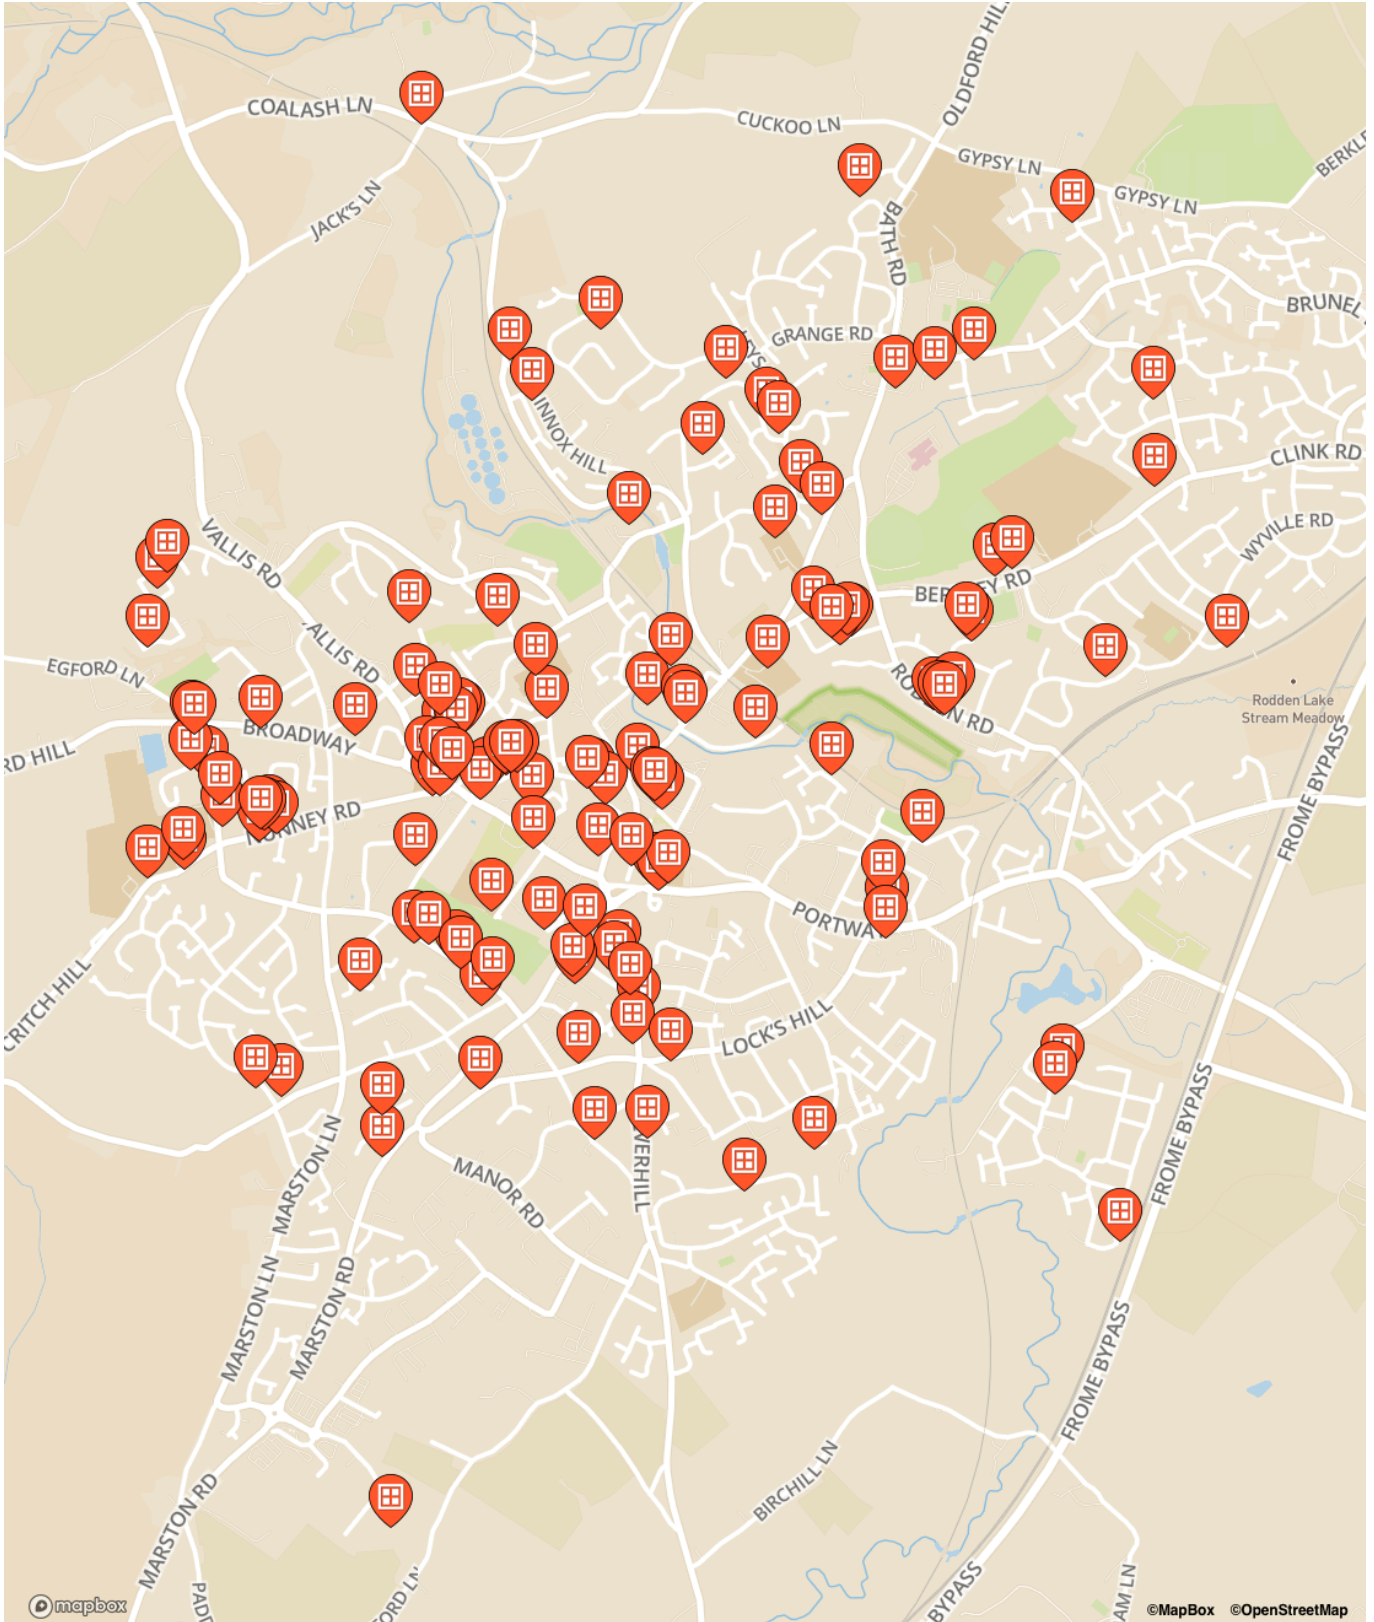

Frome 2026

14-21 Mar 2026, 6pm - 9pm