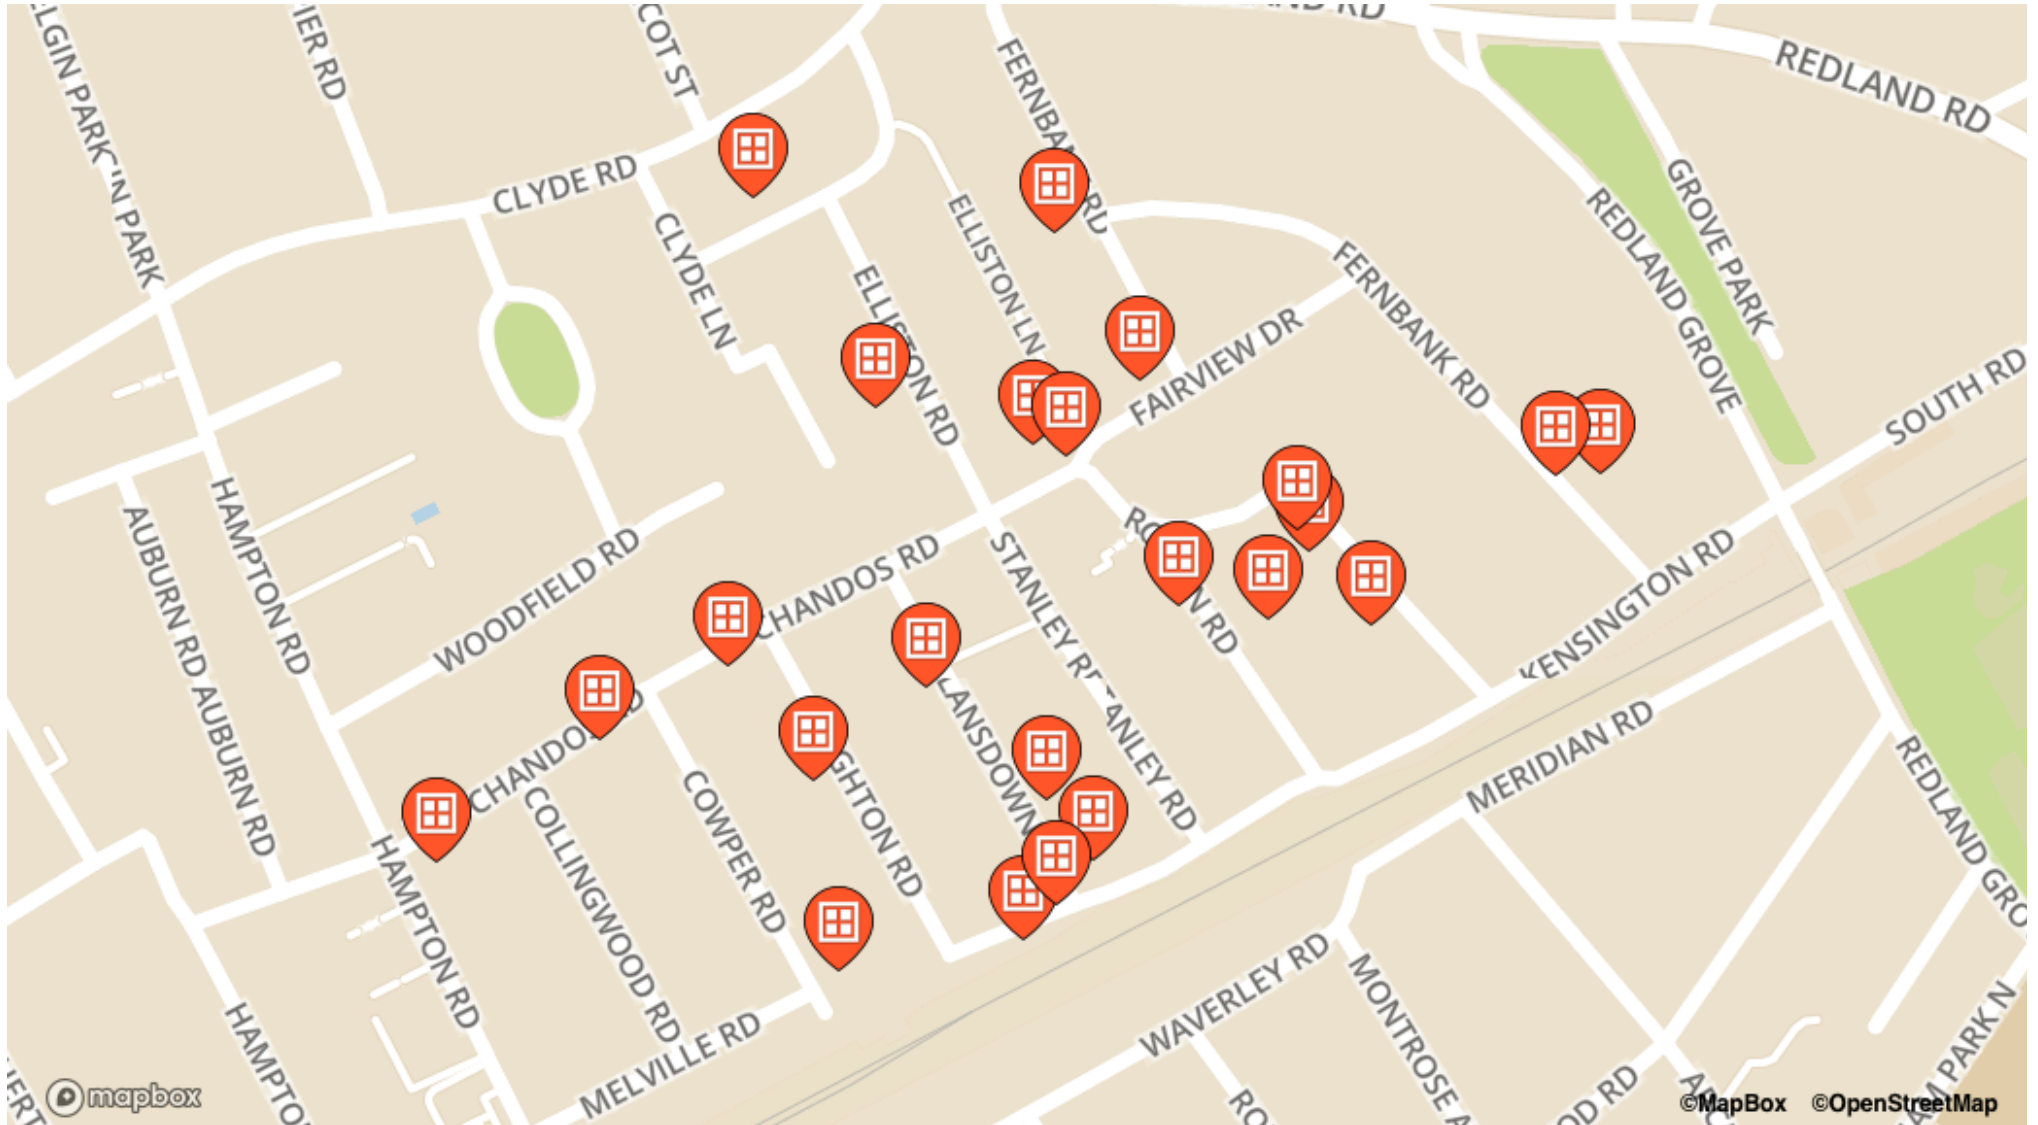

Chandos Neighbourhood Window Wanderland

28 Feb-1 Mar 2026

Chandos Neighbourhood Window Wanderland

28 Feb-1 Mar 2026

Alexandra Park

- 16, Alexandra Park
- 18, Alexandra Park
- 28, Alexandra Park

Brighton Road

- 18, Brighton Road

Chandos Road

- Chandos Atelier, 2, Chandos Road
- Bristol Property Centre, 14, Chandos Road
- 43, Chandos Road
- 47, Chandos Road

Cowper Road

- 19, Cowper Road

Elliston Road

- 3, Elliston Road
- 31, Elliston Road

Fernbank Road

- 9, Fernbank Road
- 19, Fernbank Road
- 42, Fernbank Road
- 44, Fernbank Road

Hampton Road

- 96, Hampton Road

Kensington Road

- 4a, Kensington Road

Lansdown Road

- 8, Lansdown Road
- 23, Lansdown Road
- 35, Lansdown Road
- 42, Lansdown Road

Roslyn Road

- 8, Roslyn Road
- 12, Roslyn Road