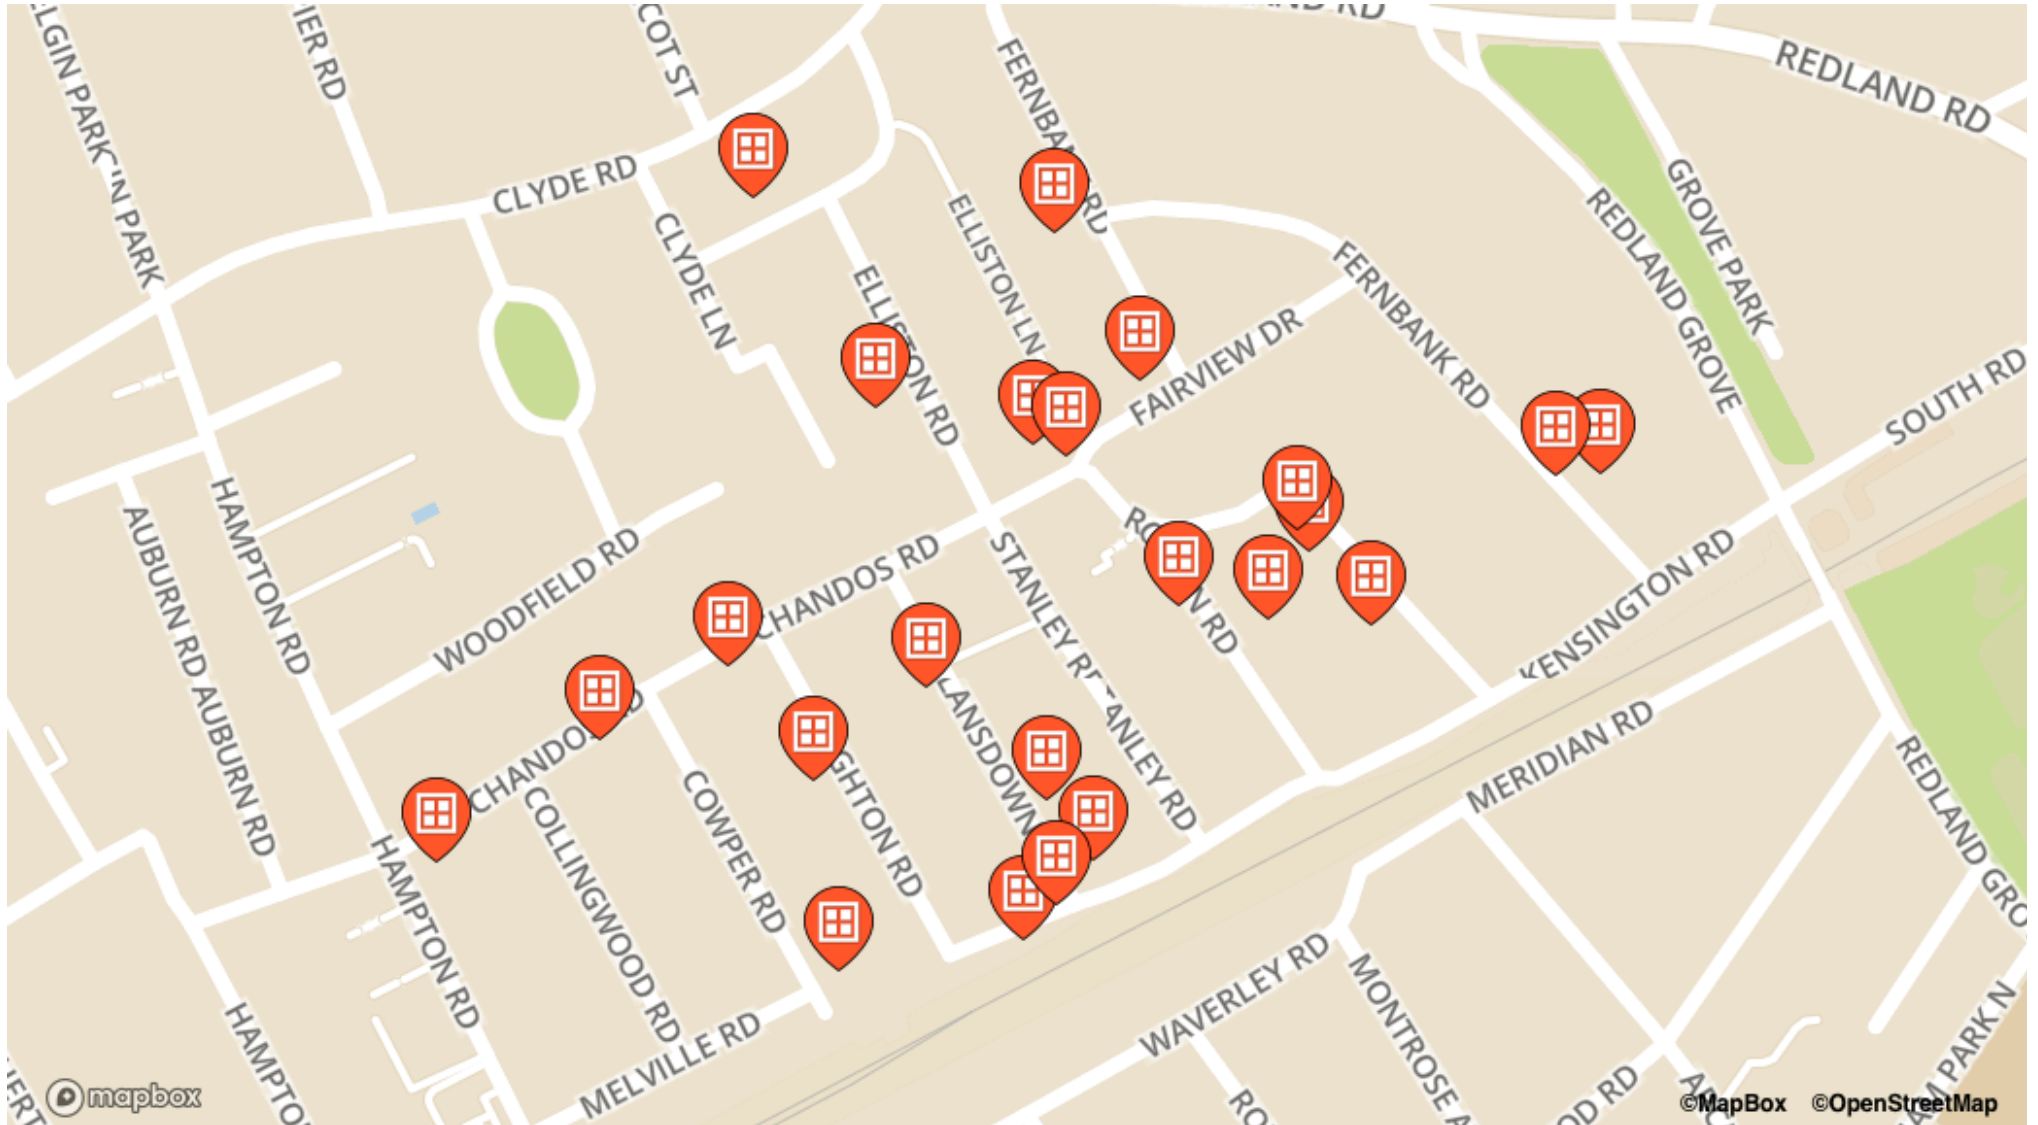

Chandos Neighbourhood Window Wanderland

28 Feb-1 Mar 2026

Chandos Neighbourhood Window Wanderland

28 Feb-1 Mar 2026

Alexandra Park

- 16, Alexandra Park
- 18, Alexandra Park
- 28, Alexandra Park

Brighton Road

- 18, Brighton Road

Chandos Road

- Chandos Atelier, 2, Chandos Road
- Bristol Property Centre, 14, Chandos Road
- 43, Chandos Road
- 47, Chandos Road

Cowper Road

- 19, Cowper Road

Elliston Road

- 3, Elliston Road
- 31, Elliston Road

Fernbank Road

- 9, Fernbank Road
- 19, Fernbank Road
- 42, Fernbank Road
- 44, Fernbank Road

Hampton Road

- 96, Hampton Road

Kensington Road

- 4a, Kensington Road

Lansdown Road

- 8, Lansdown Road
- 23, Lansdown Road
- 35, Lansdown Road
- 42, Lansdown Road

Roslyn Road

- 8, Roslyn Road
- 12, Roslyn Road