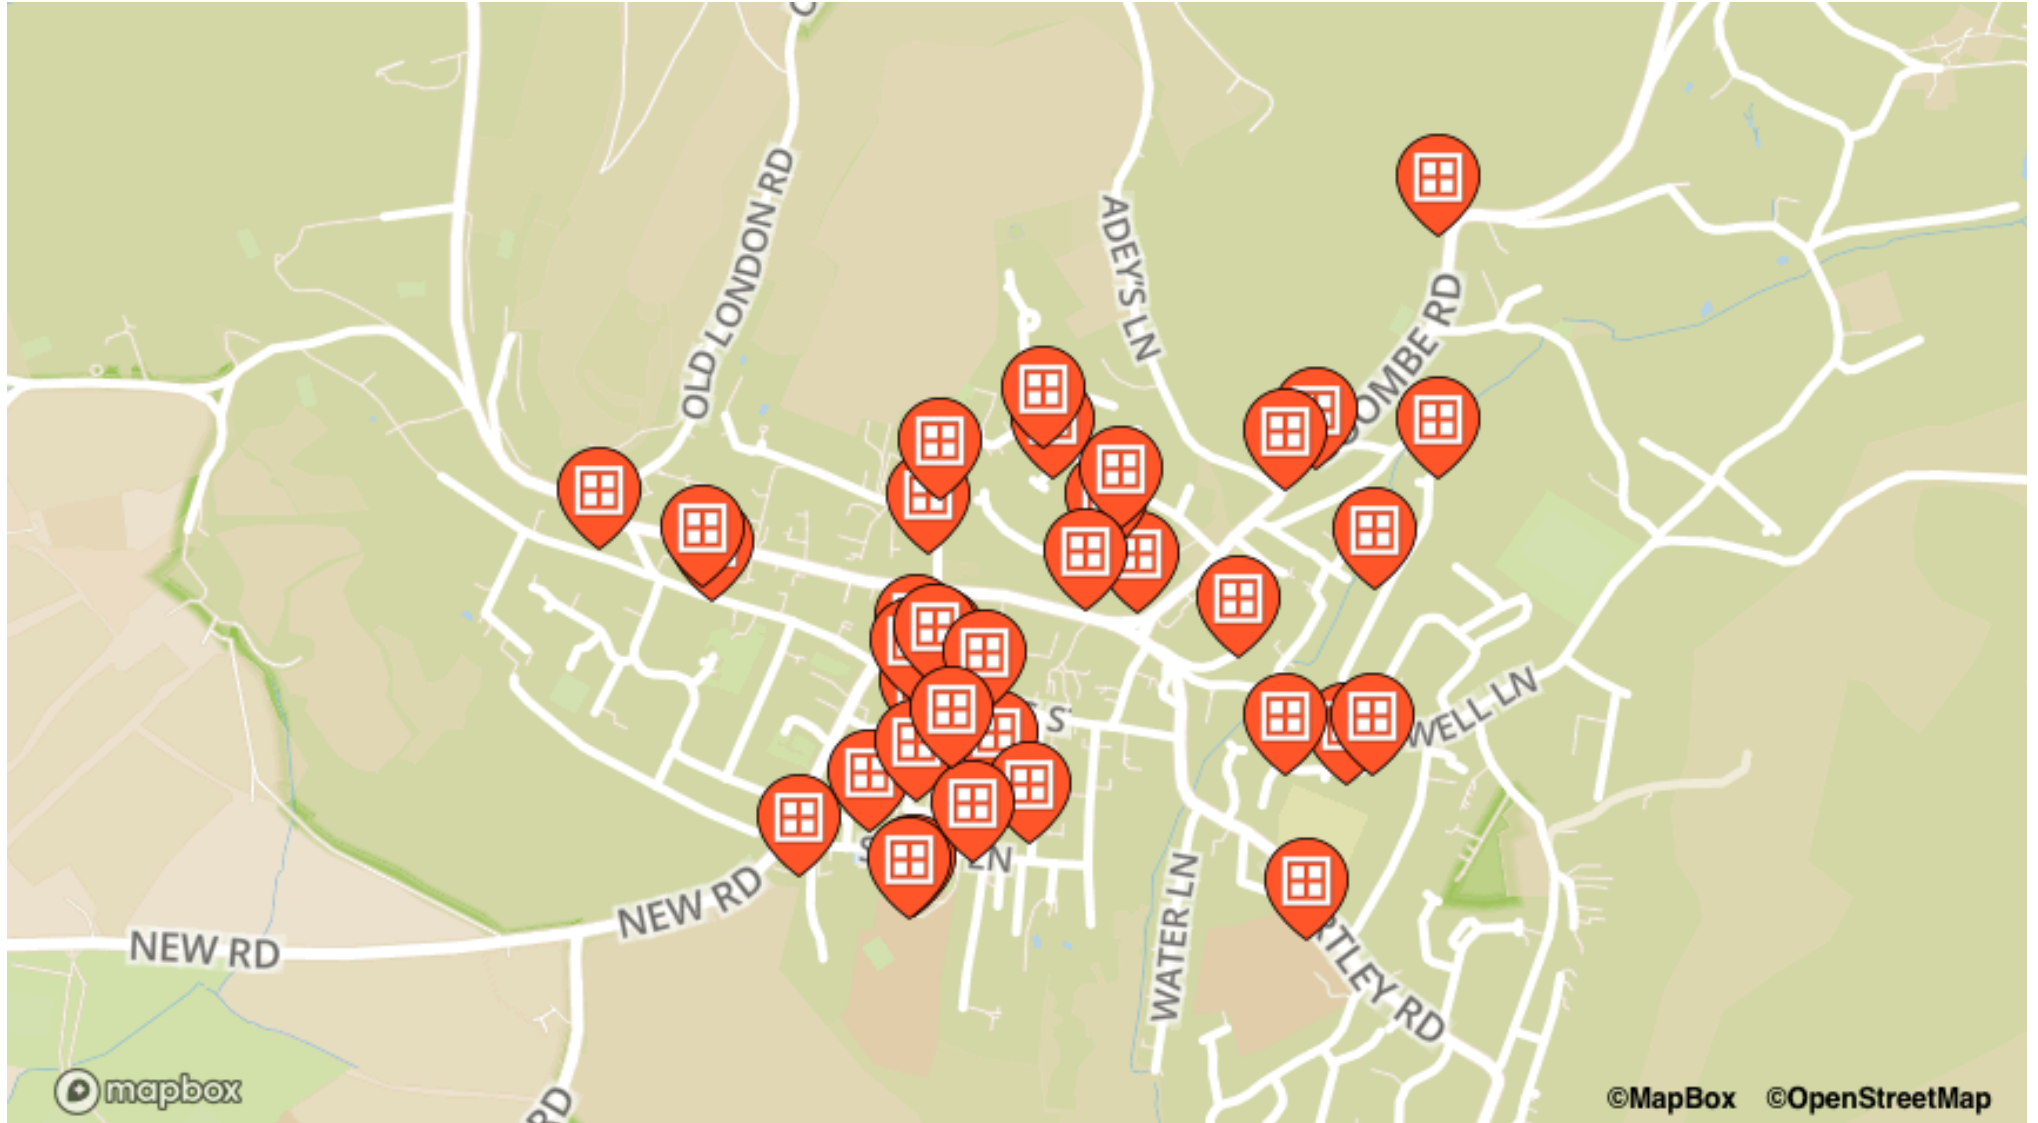

Wotton Window Wanderland 2026

5-8 Feb 2026, 6-9pm

Wotton Window Wanderland 2026

5-8 Feb 2026, 6-9pm

1 Tabernacle Pitch

- Long View House, 1 Tabernacle Pitch

Beaumont Square

- 17, Beaumont Square

Bradley Road

- 30, Bradley Road

Bradley Street

- 31, Bradley Street

Coombe Road

- 9, Coombe Road

Coombe Terrace

- 3, Coombe Terrace

Court Orchard

- 36, Court Orchard
- 89, Court Orchard

Ellercroft Road

- 1, Ellercroft Road

High Street

- 3, High Street

Jay's Mead

- 7, Jay's Mead
- 11, Jay's Mead
- 21, Jay's Mead

Old Town

- 1, Old Town
- 11A, Old Town

Orchard Street

- 15, Orchard Street

Parklands

- 75, Parklands
- 116, Parklands
- 116H, Parklands
- 127, Parklands

Rope Walk

- Wotton Baptist Church, Wotton Baptist Church, Rope Walk