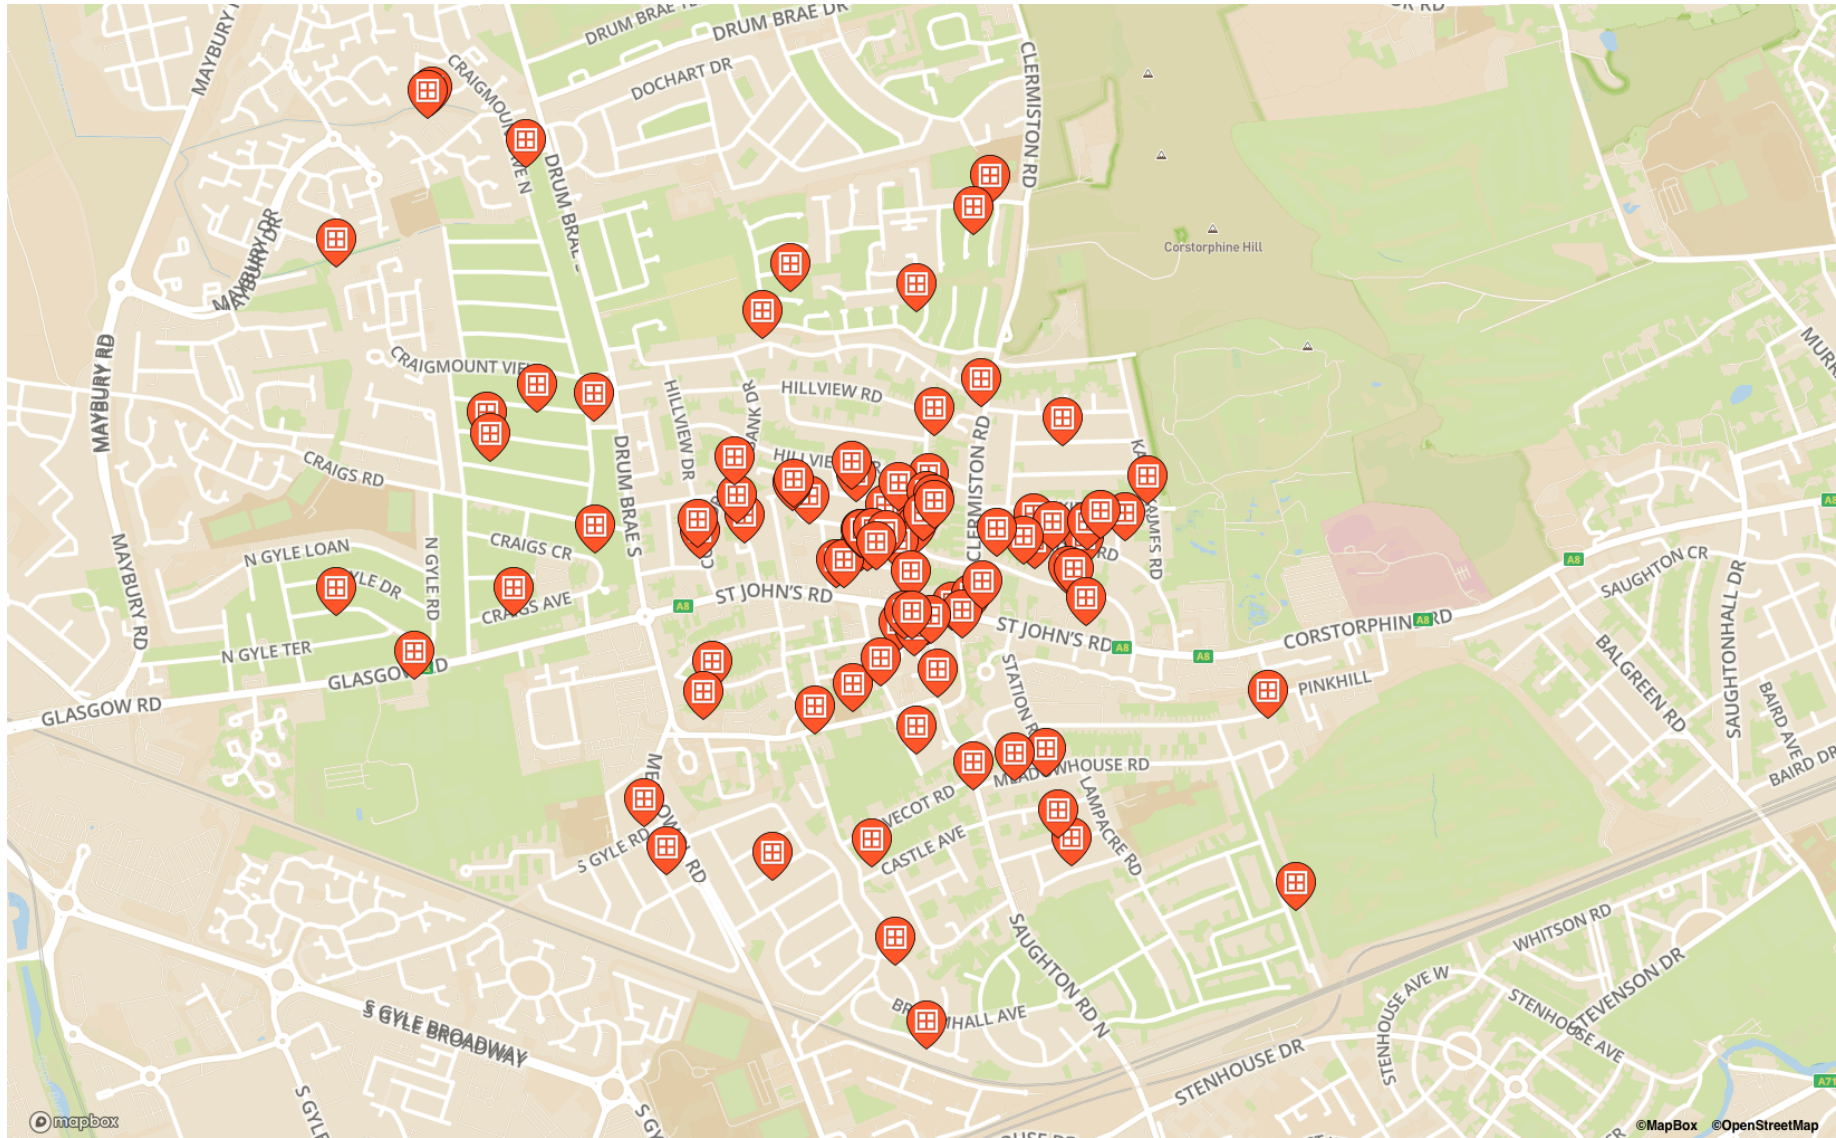

# Corstorphine Window Wanderland 2026

28 Feb-2 Mar 2026, 6pm - 9pm

### Barony Terrace

- 1, Barony Terrace
- 3, Barony Terrace
- 4, Barony Terrace
- 5, Barony Terrace
- 6, Barony Terrace
- 9, Barony Terrace
- 14, Barony Terrace
- 21, Barony Terrace
- 34, Barony Terrace

### Belgrave Gardens

- 6, Belgrave Gardens
- 10, Belgrave Gardens

### Belgrave Road

- 29, Belgrave Road
- 31, Belgrave Road
- 58, Belgrave Road
- 64, Belgrave Road
- 78, Belgrave Road