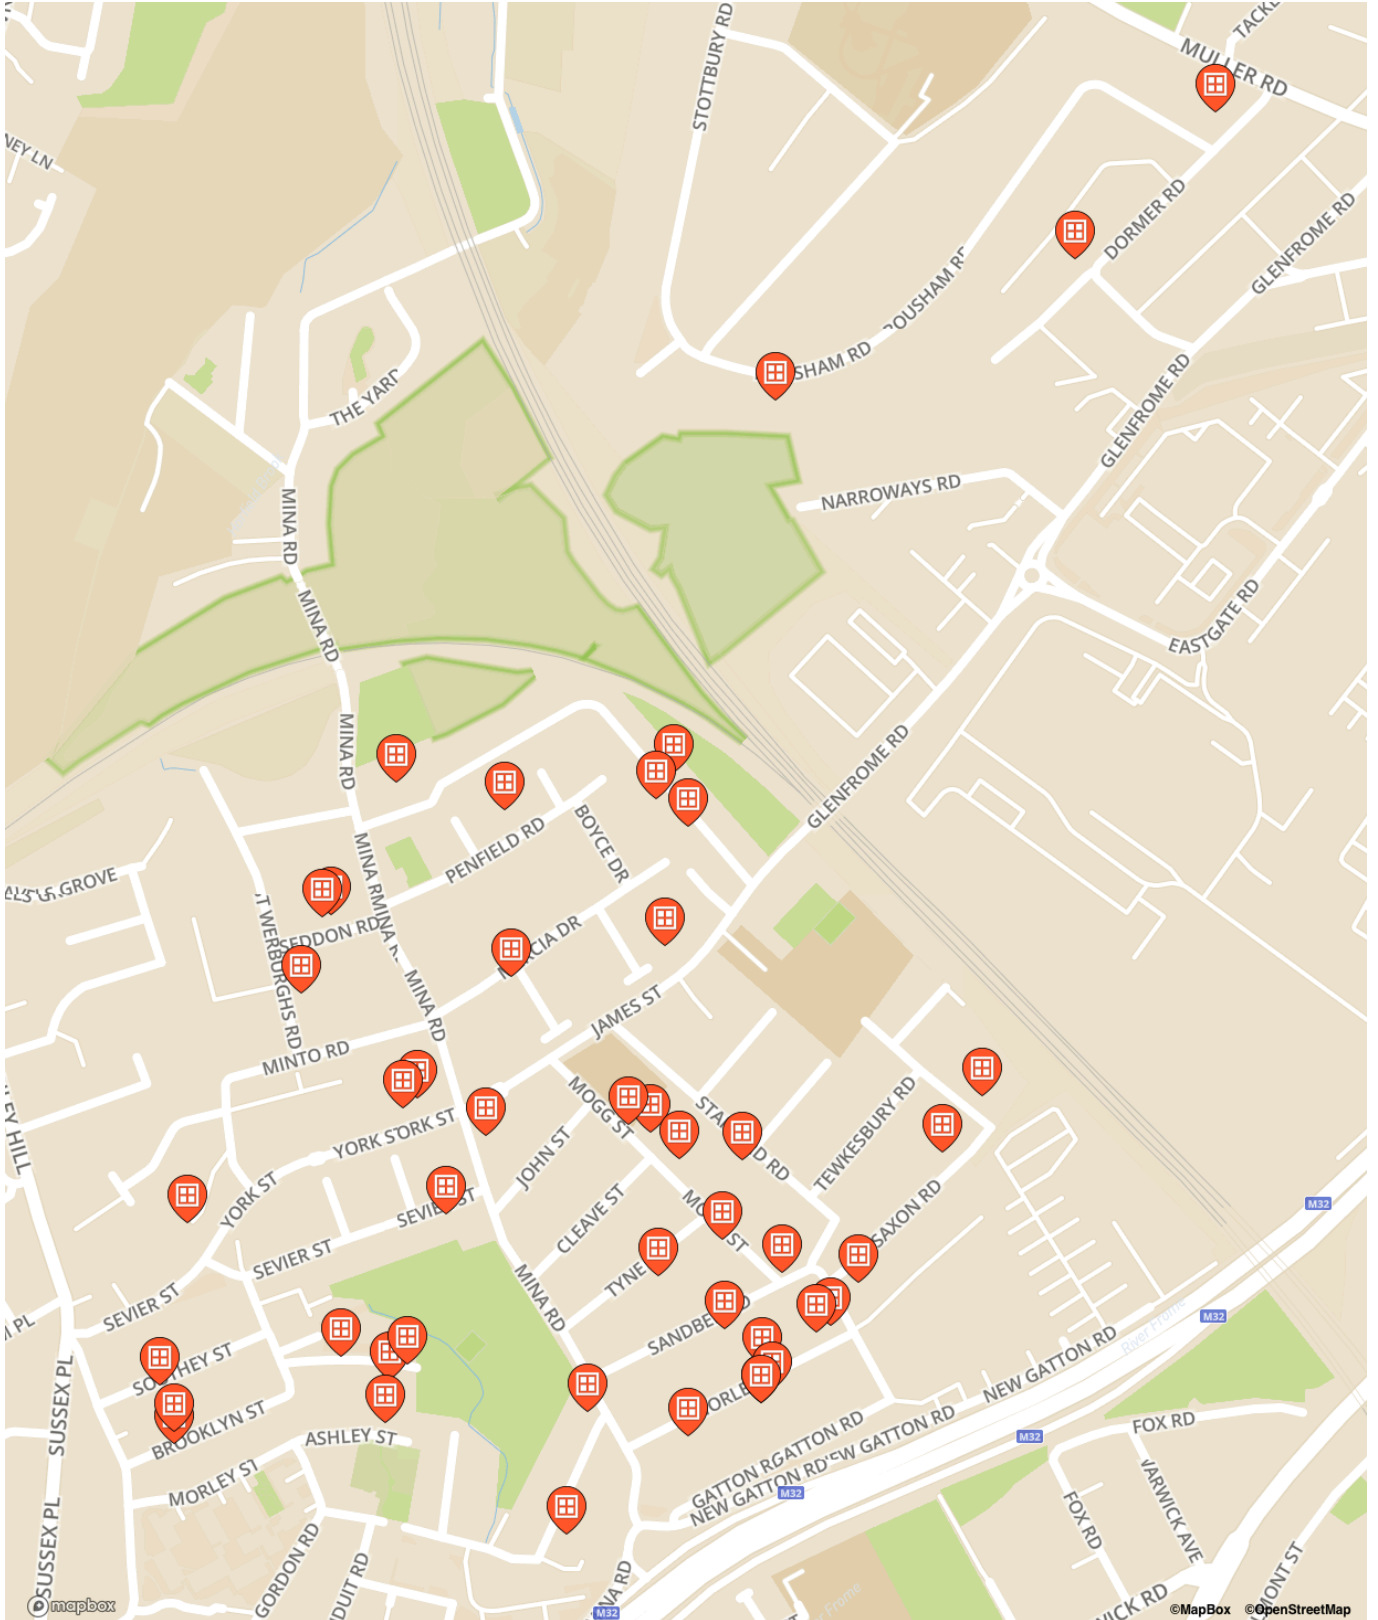

St Werburghs Window Wanderland 2026

6-8 Feb 2026, 4pm - 8pm