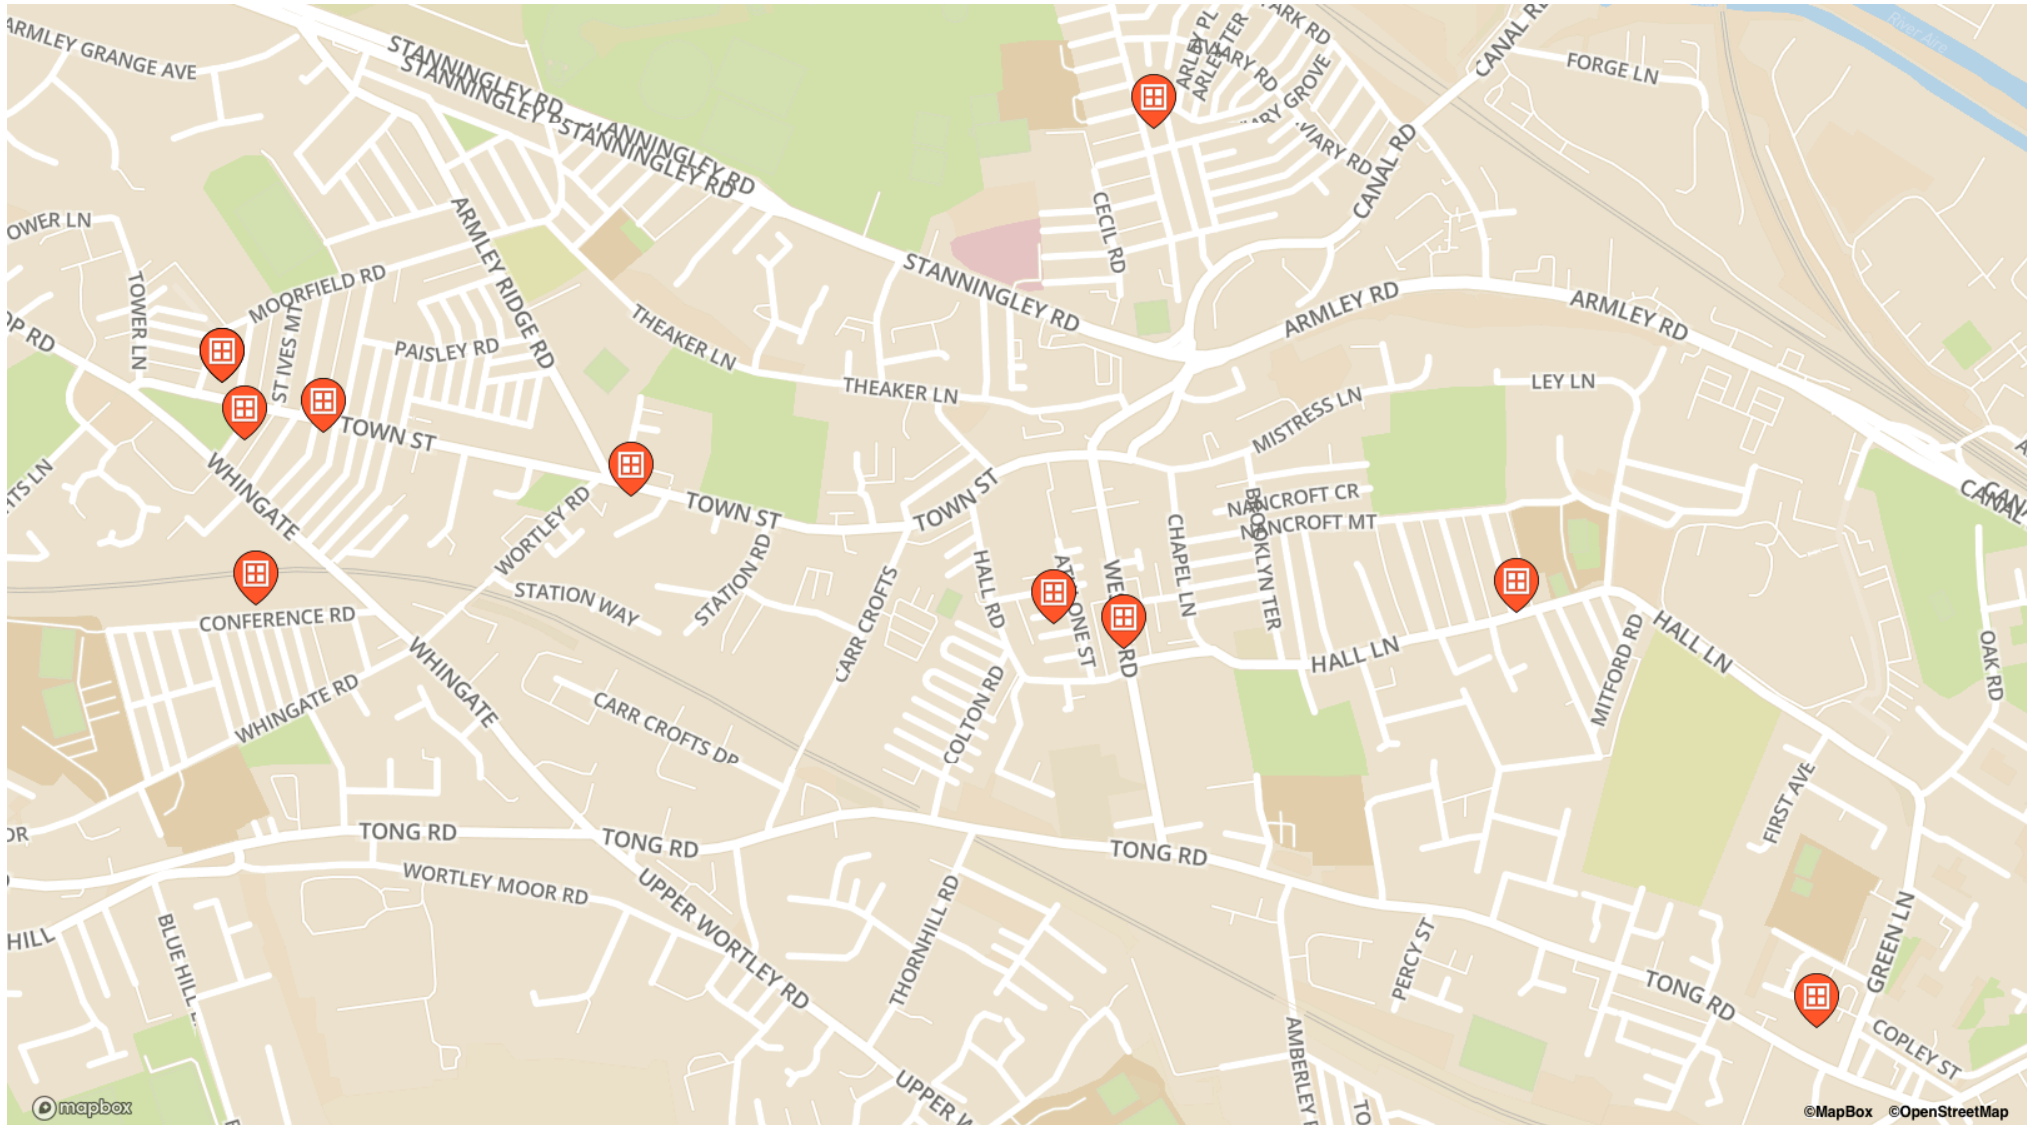

Armley Window Wanderland 2026

6 Feb-28 Mar 2026, 5pm -8pm

Armley Window Wanderland 2026

6 Feb-28 Mar 2026, 5pm -8pm

Armley Lodge Road

- 58, Armley Lodge Road

Athlone Terrace

- 10, Athlone Terrace

Conference Road

- 50, Conference Road

Hall Lane

- 66, Hall Lane

Springfield mount

- WALK STARTS HERE,
Charlie Cake Park,
Springfield mount

Tong Road

- New Wortley Community
Centre, 40, Tong Road

Town Street

- 135, Town Street
- 180, Town Street
- 188, Town Street
- 192, Town Street

Wesley Road

- 24, Wesley Road