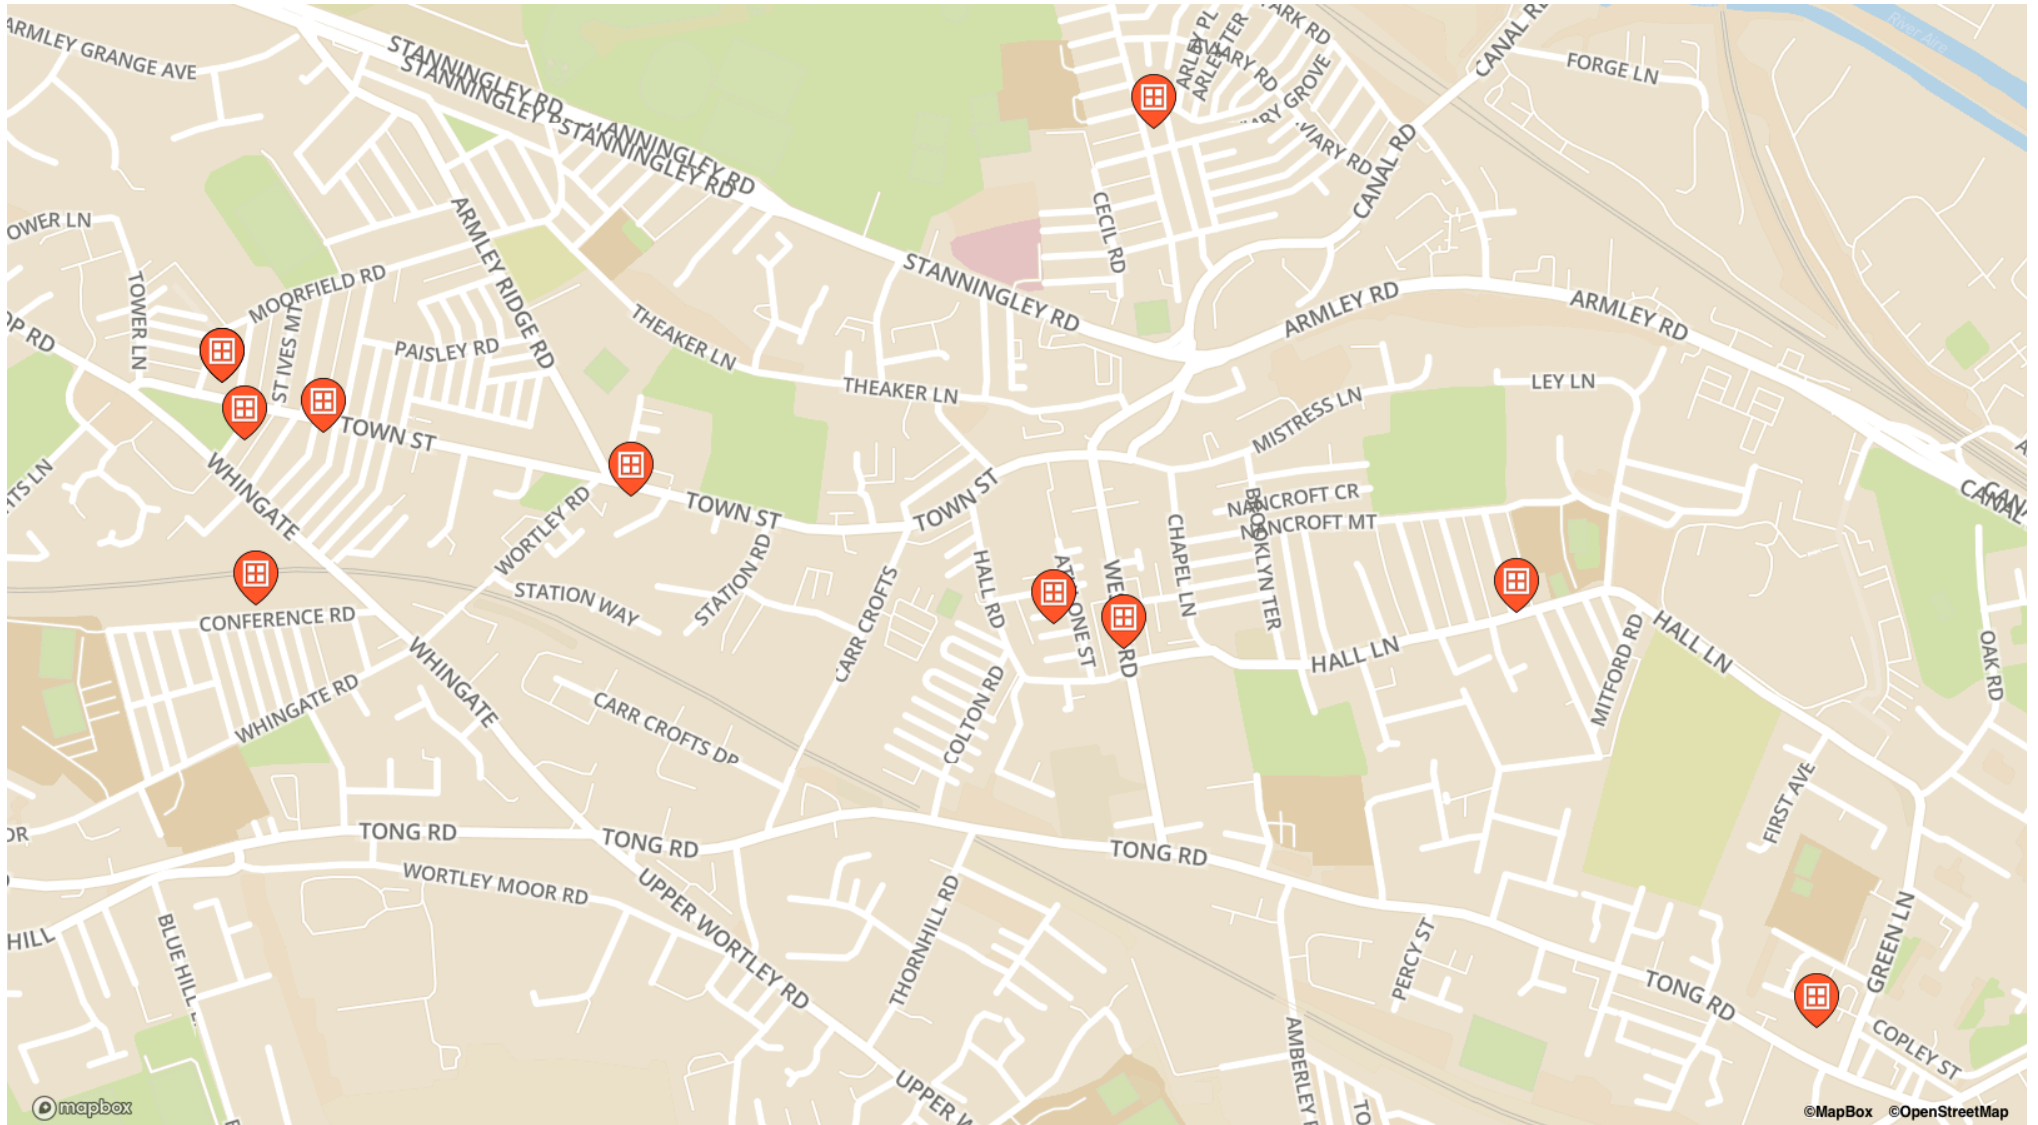

Armley Window Wanderland 2026

6 Feb-28 Mar 2026, 5pm -8pm

Armley Window Wanderland 2026

6 Feb-28 Mar 2026, 5pm -8pm

Armley Lodge Road

- 58, Armley Lodge Road

Athlone Terrace

- 10, Athlone Terrace

Conference Road

- 50, Conference Road

Hall Lane

- 66, Hall Lane

Springfield mount

- WALK STARTS HERE,
Charlie Cake Park,
Springfield mount

Tong Road

- New Wortley Community
Centre, 40, Tong Road

Town Street

- 135, Town Street
- 180, Town Street
- 188, Town Street
- 192, Town Street

Wesley Road

- 24, Wesley Road