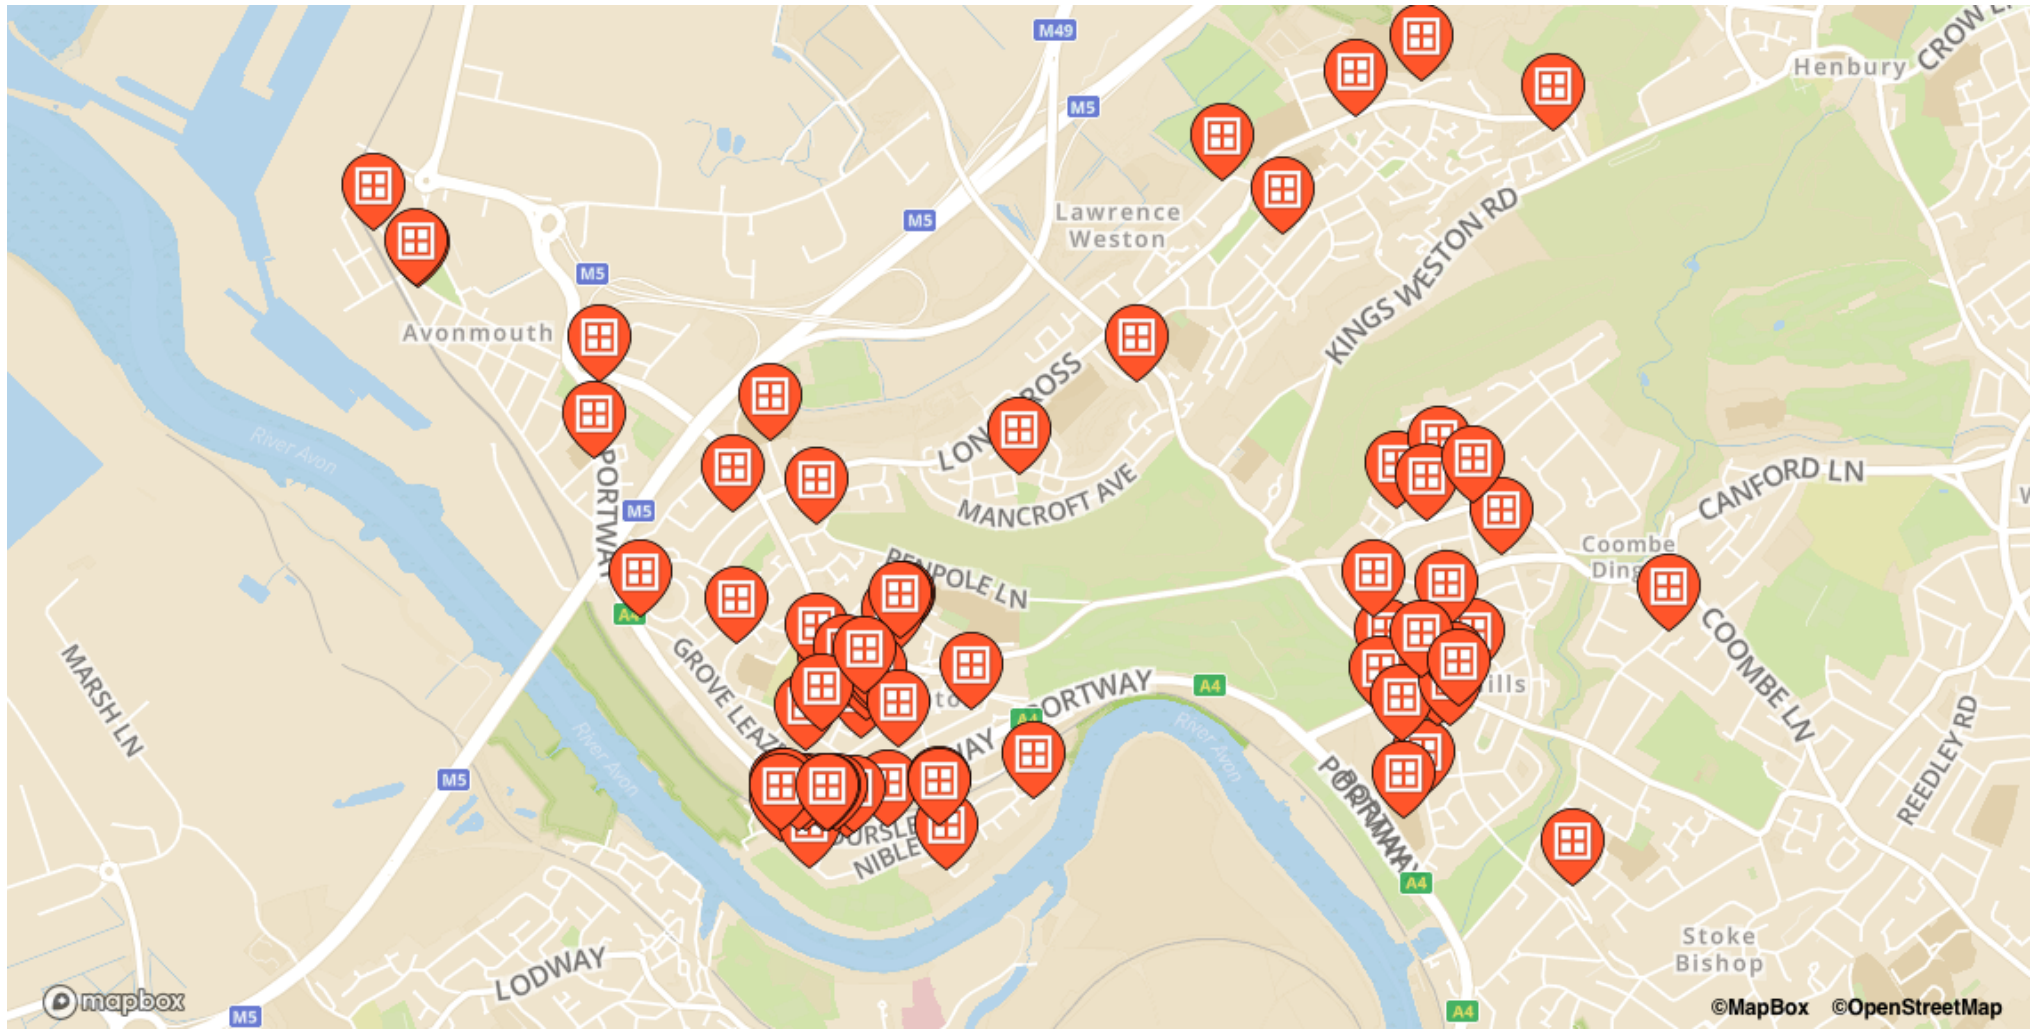

4 villages 2020

29 Feb-1 Mar 2020, 5:30pm - 8pm