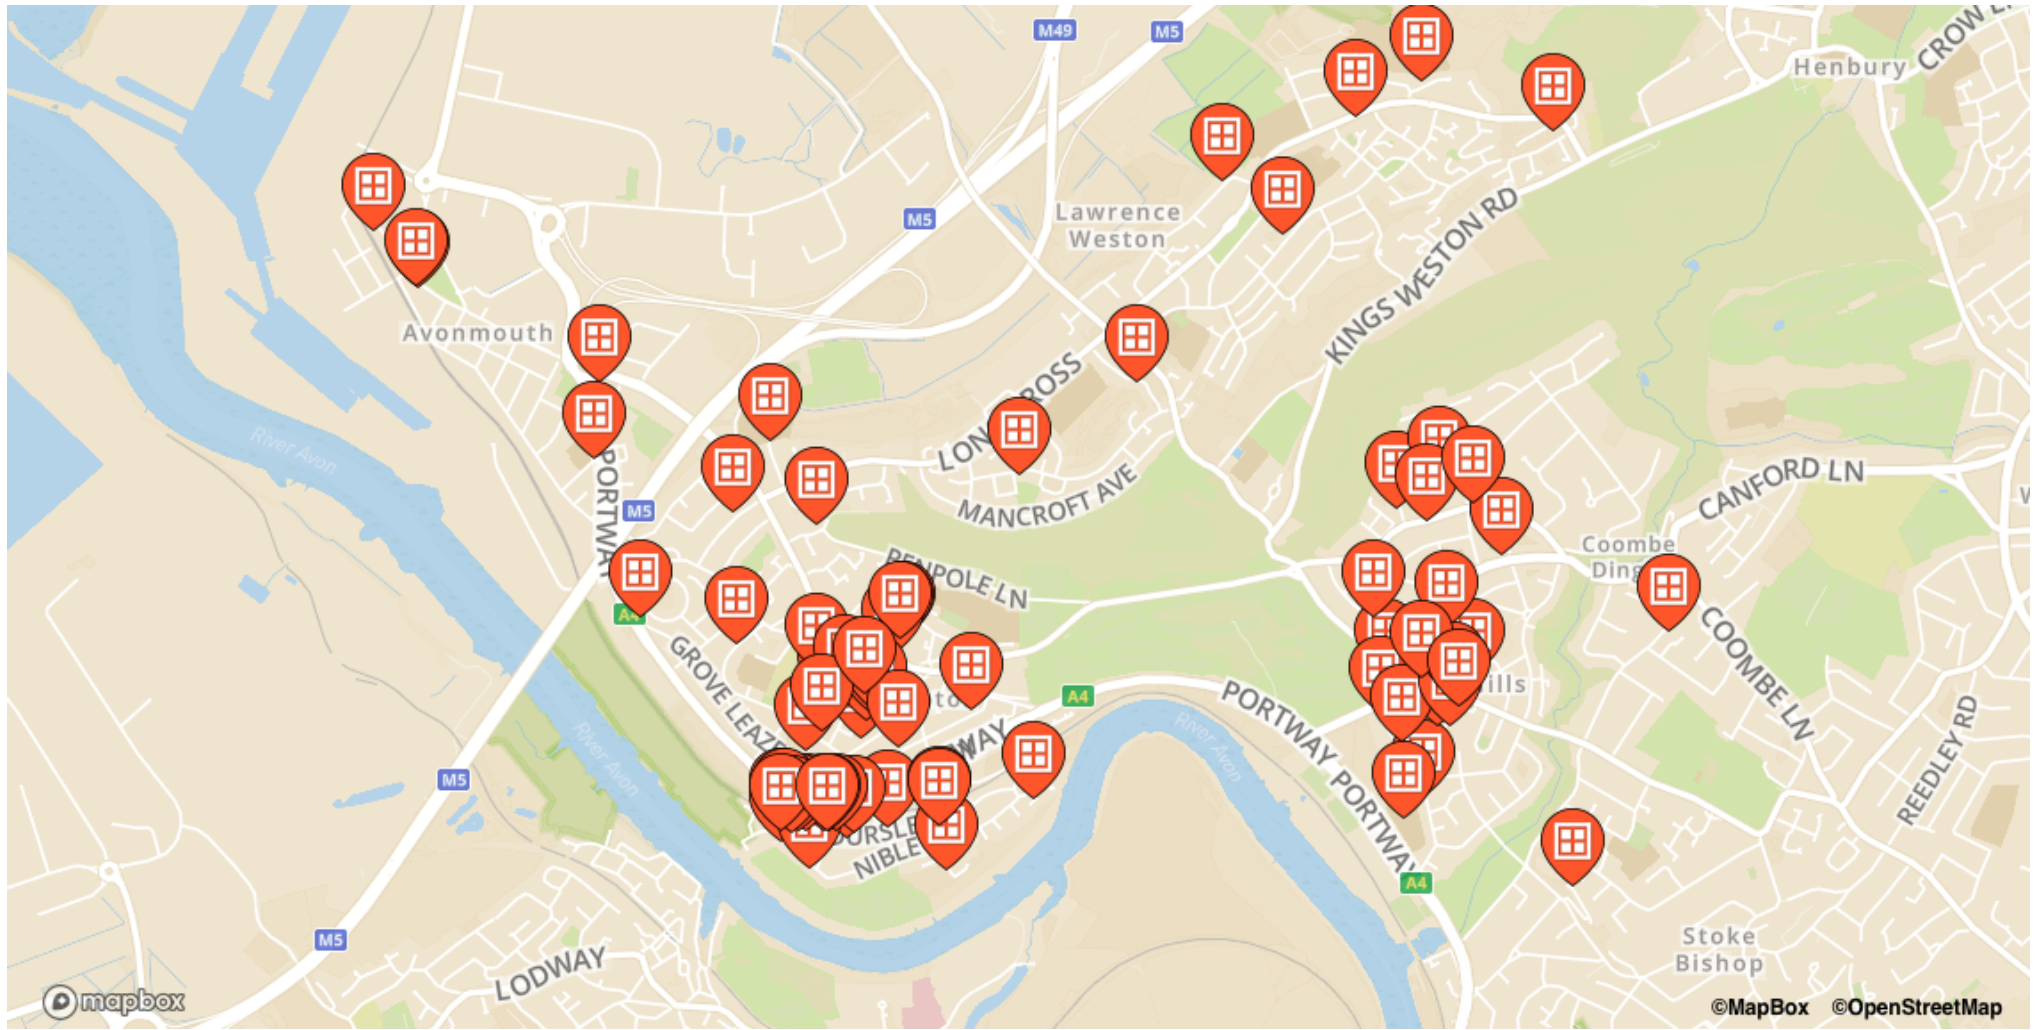

4 villages 2020

29 Feb-1 Mar 2020, 5:30pm - 8pm