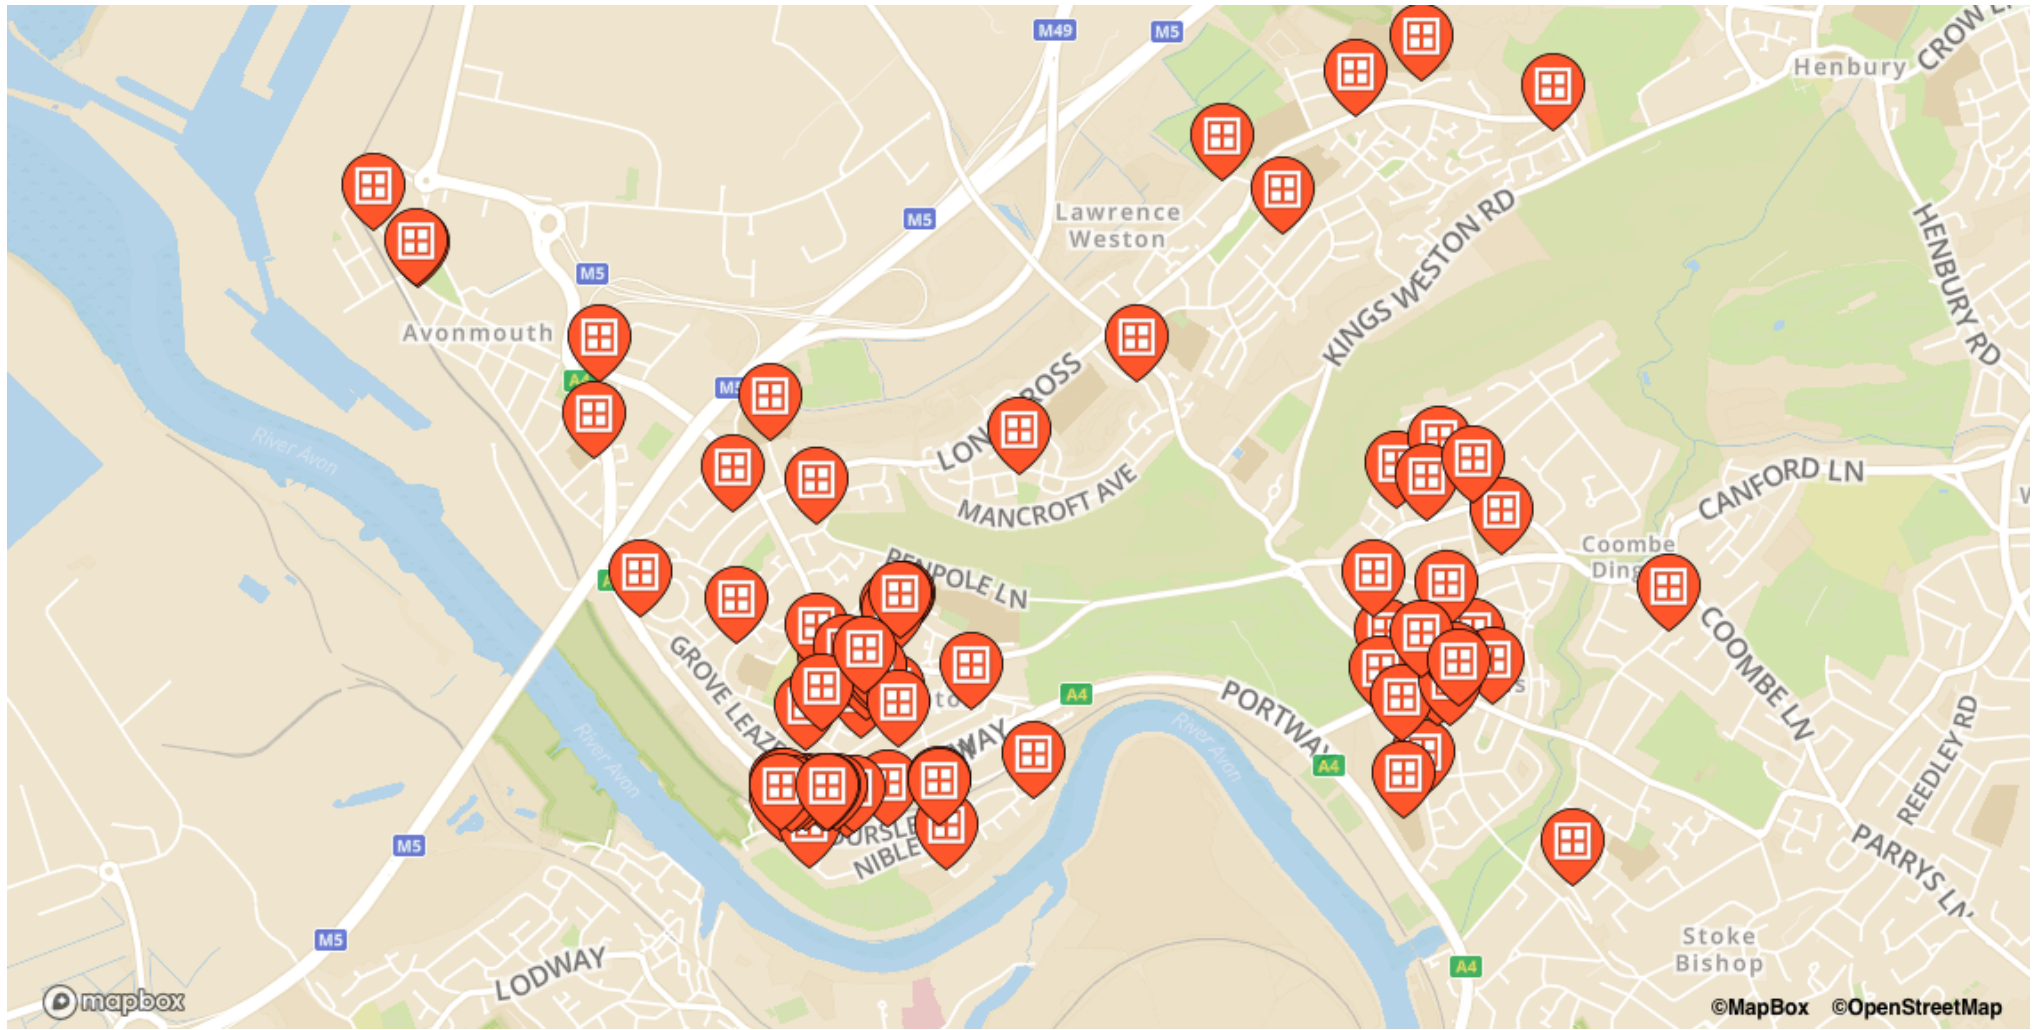

4 villages 2020

29 Feb-1 Mar 2020, 5:30pm - 8pm