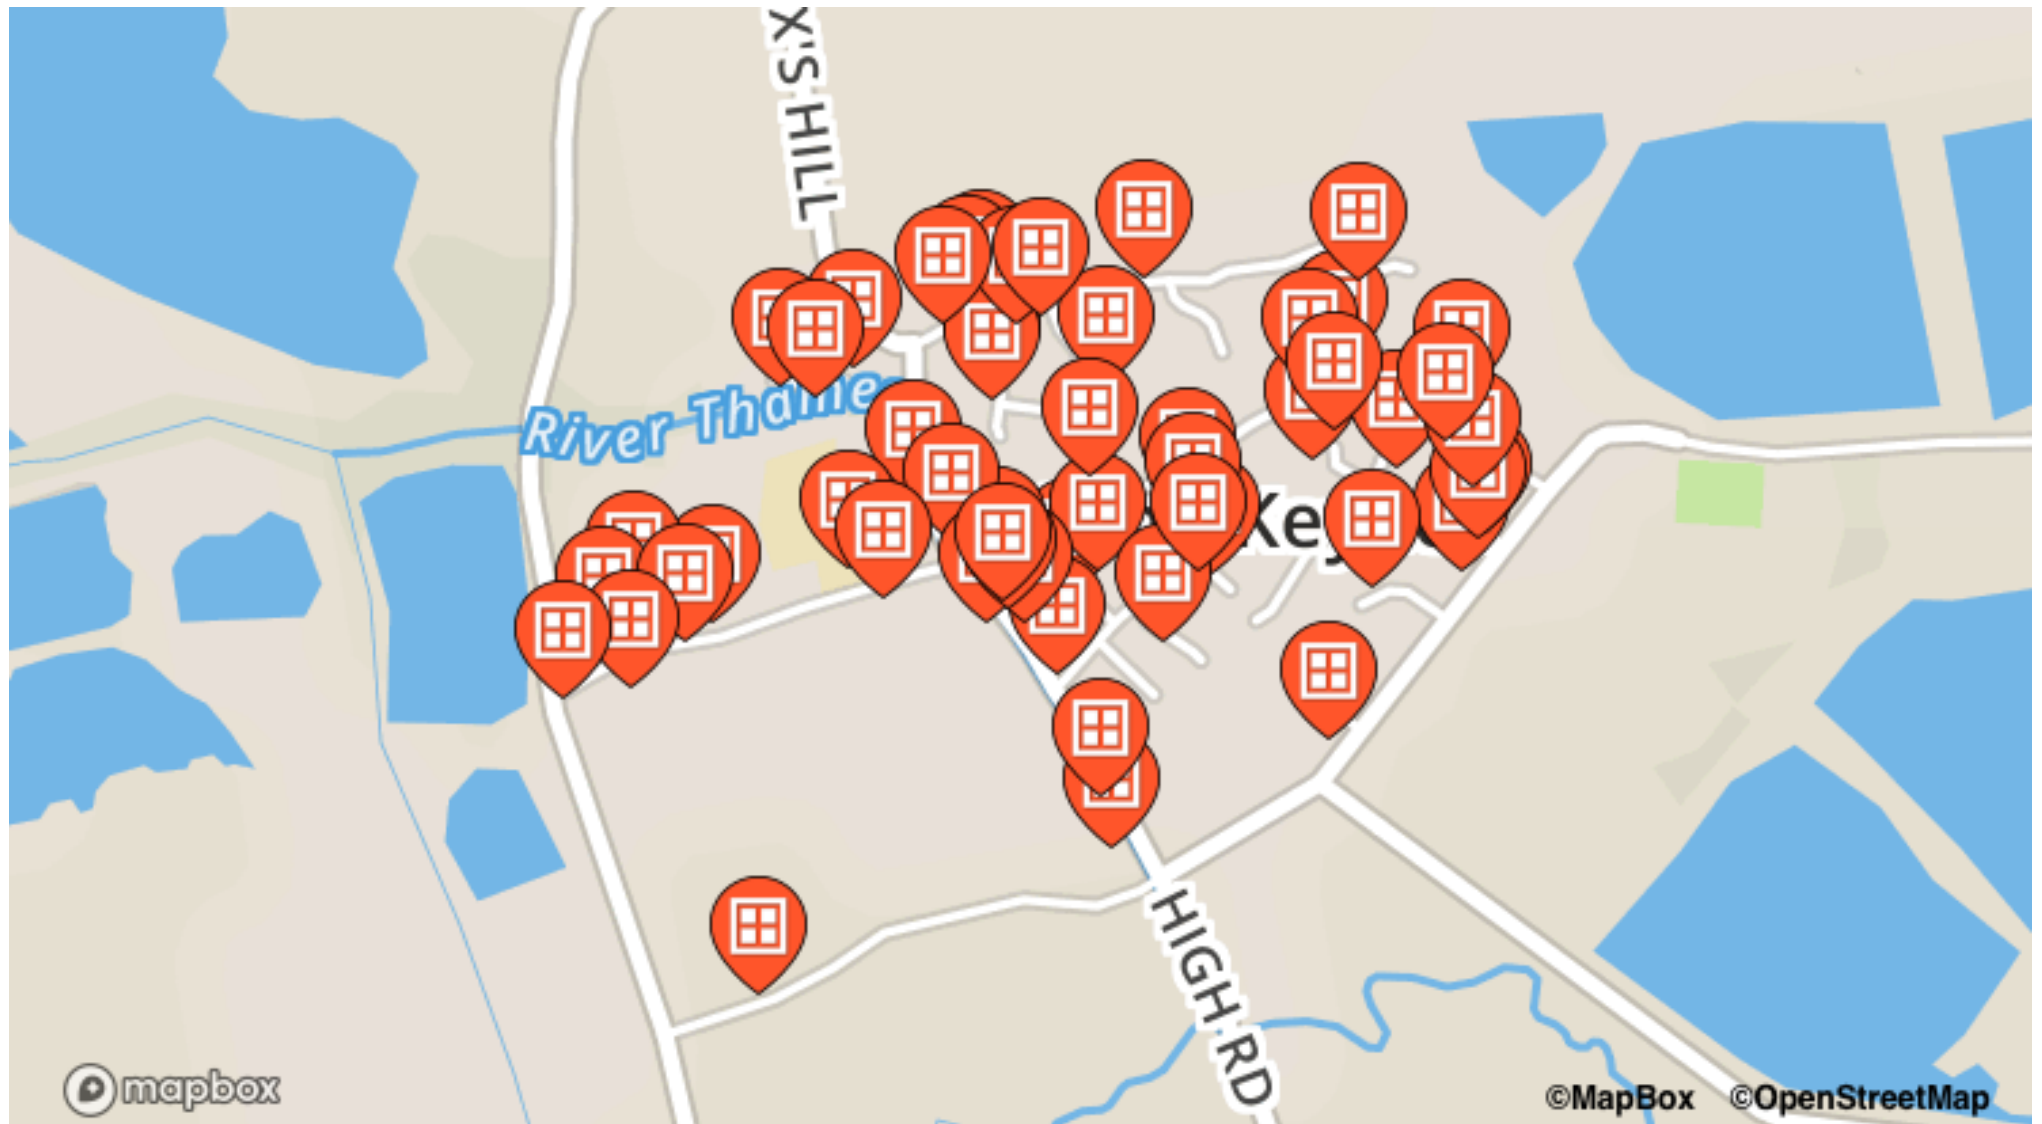

Ashton Keynes 2019

22-24 Mar 2019, 5.30pm to 8.30pm