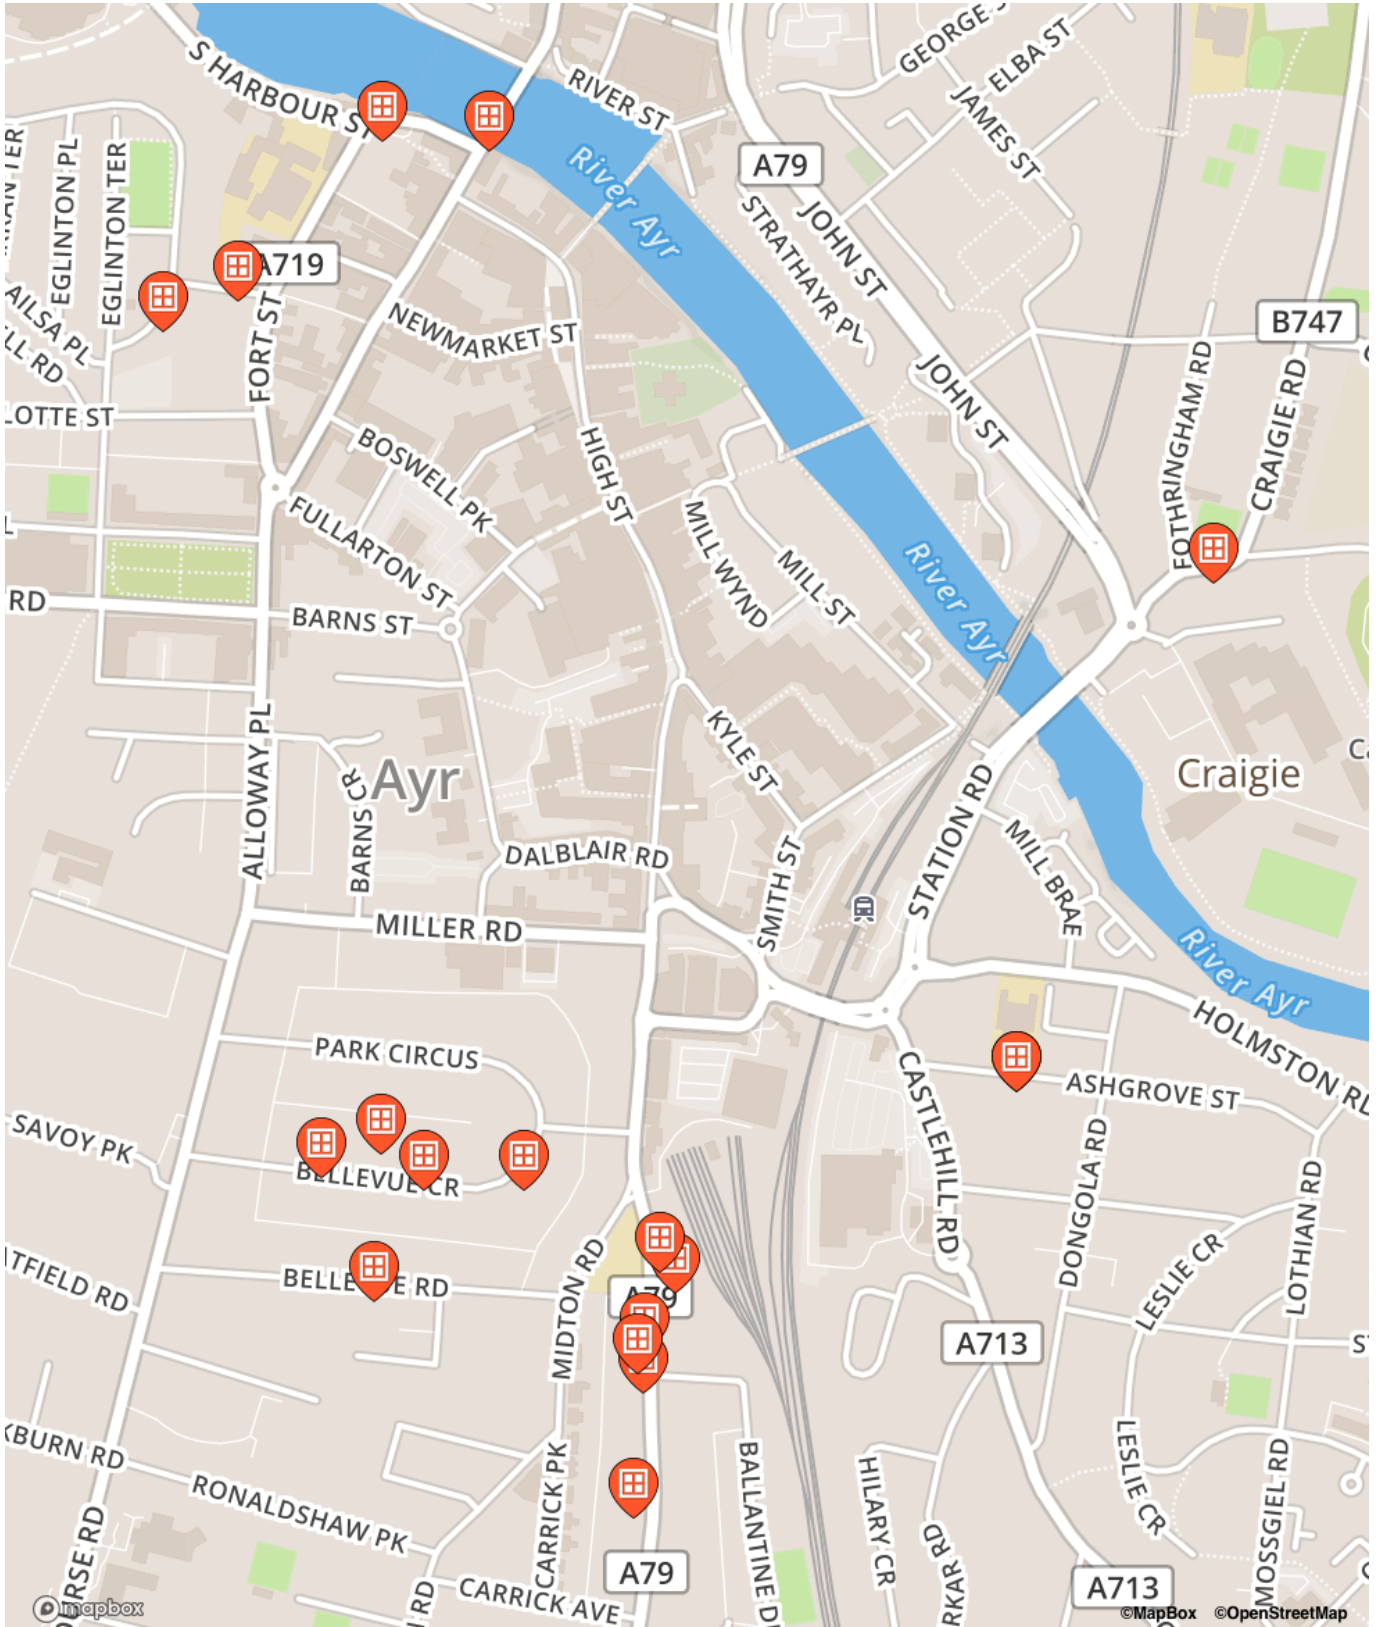

Ayr 2018

27-28 Oct 2018, 6:30pm - 8pm

Ayr 2018

27-28 Oct 2018, 6:30pm - 8pm

Windows on the map

Ashgrove Street

- 10, Ashgrove Street
- 10, Ashgrove Street

Bellevue Crescent

- 4, Bellevue Crescent
- 13, Bellevue Crescent
- 27A, Bellevue Crescent
- 49, Bellevue Crescent

Bellevue Road

- 21, Bellevue Road

Bruce Crescent

- 4, Bruce Crescent

Carrick Road

- 5, Carrick Road
- 6, Carrick Road
- 9, Carrick Road
- 10, Carrick Road
- 12, Carrick Road
- 26, Carrick Road

Citadel Place

- 5, Citadel Place

Craigie Road

- 8, Craigie Road

Fort Street

- 4b fort court, Fort Street

New Bridge Street

- Flat B, 9, New Bridge Street

Windows outside the map area

Doonvale Drive

- 16, Doonvale Drive

Eglinton Terrace

- 4, Eglinton Terrace
- 5, Eglinton Terrace

Holmston Drive

- 19, Holmston Drive

Shawfarm Road