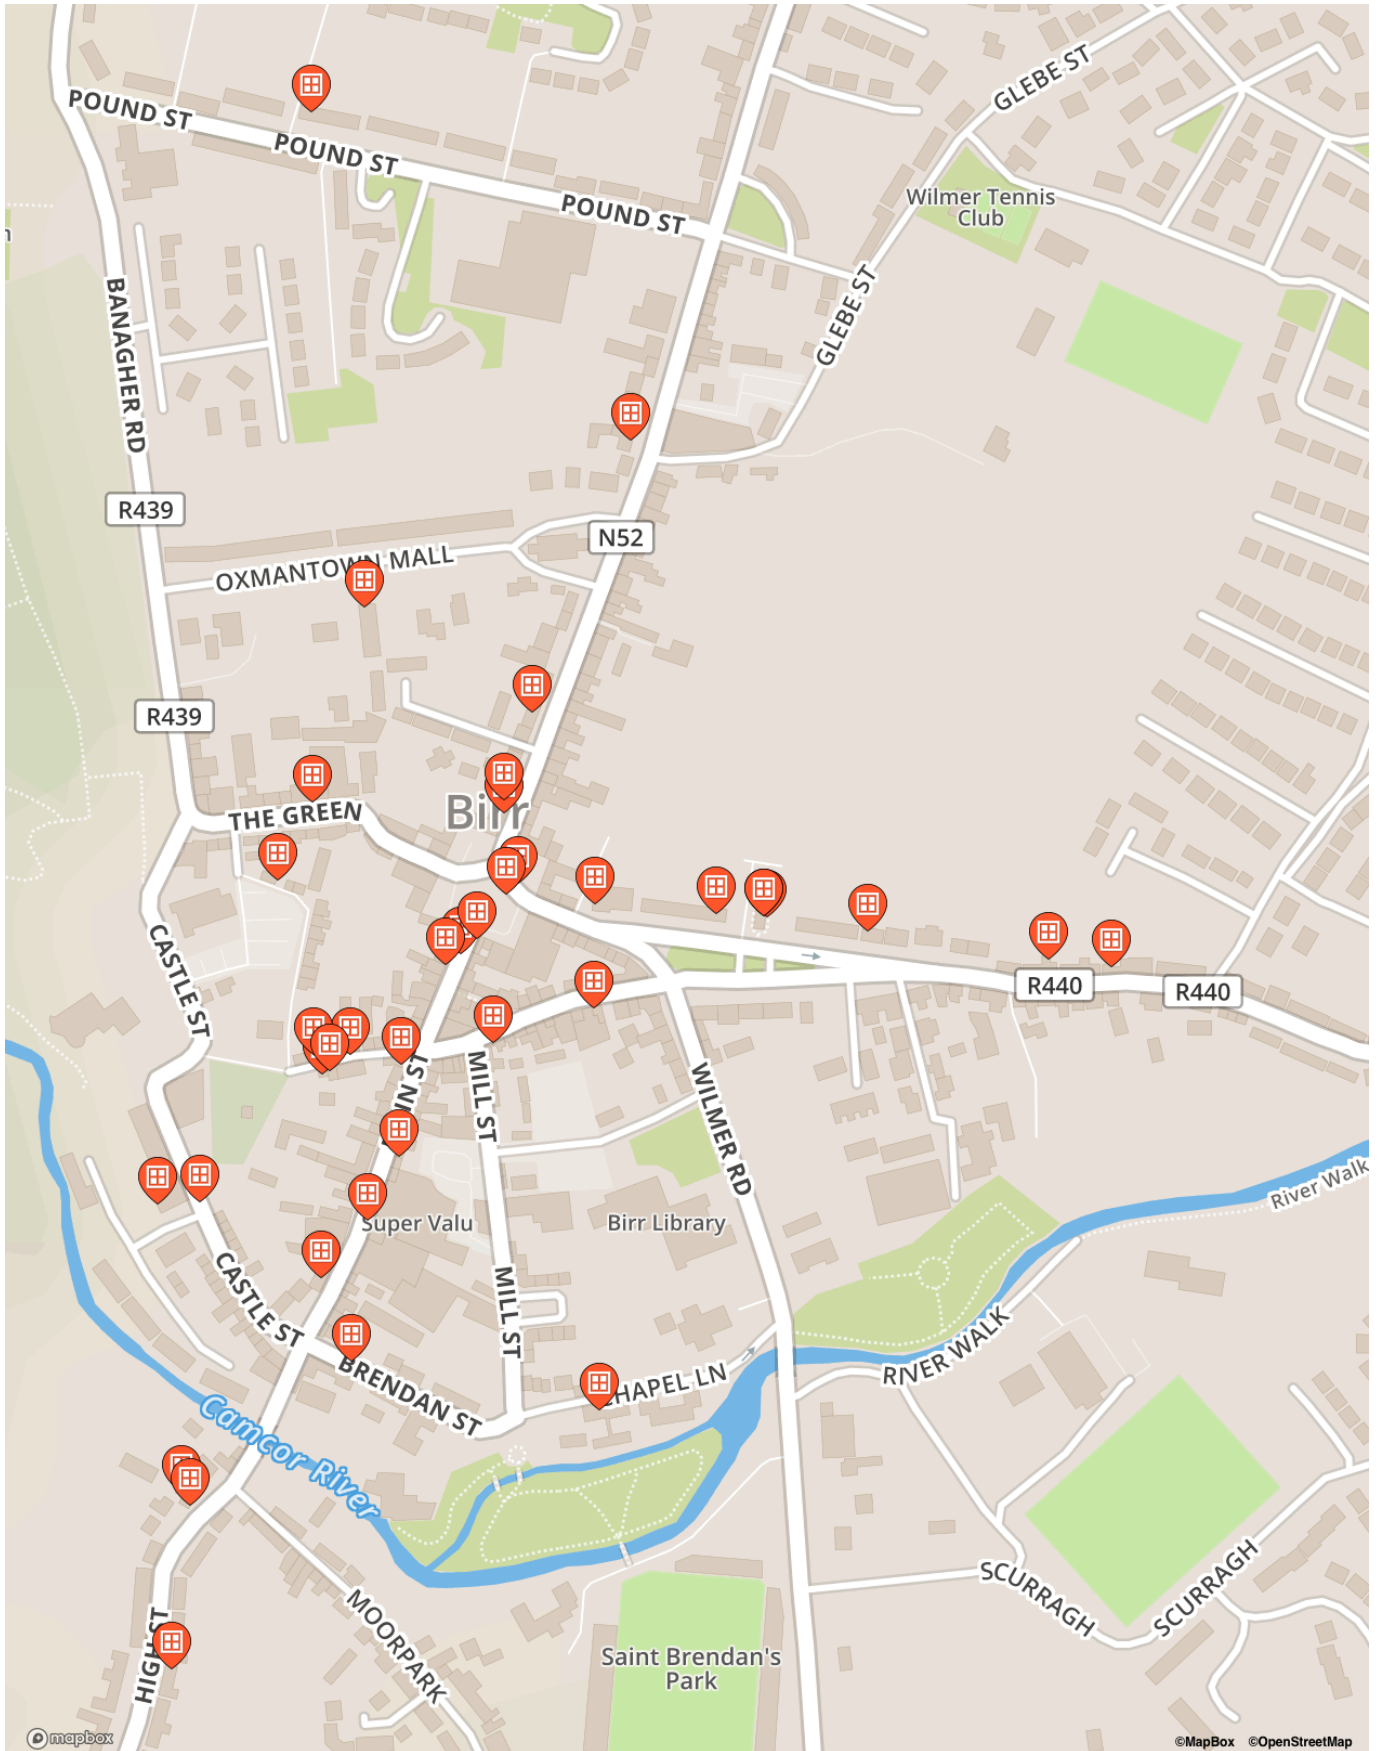

Birr Vintage Window Wanderland 2019

2-3 Aug 2019, 9pm - 11pm