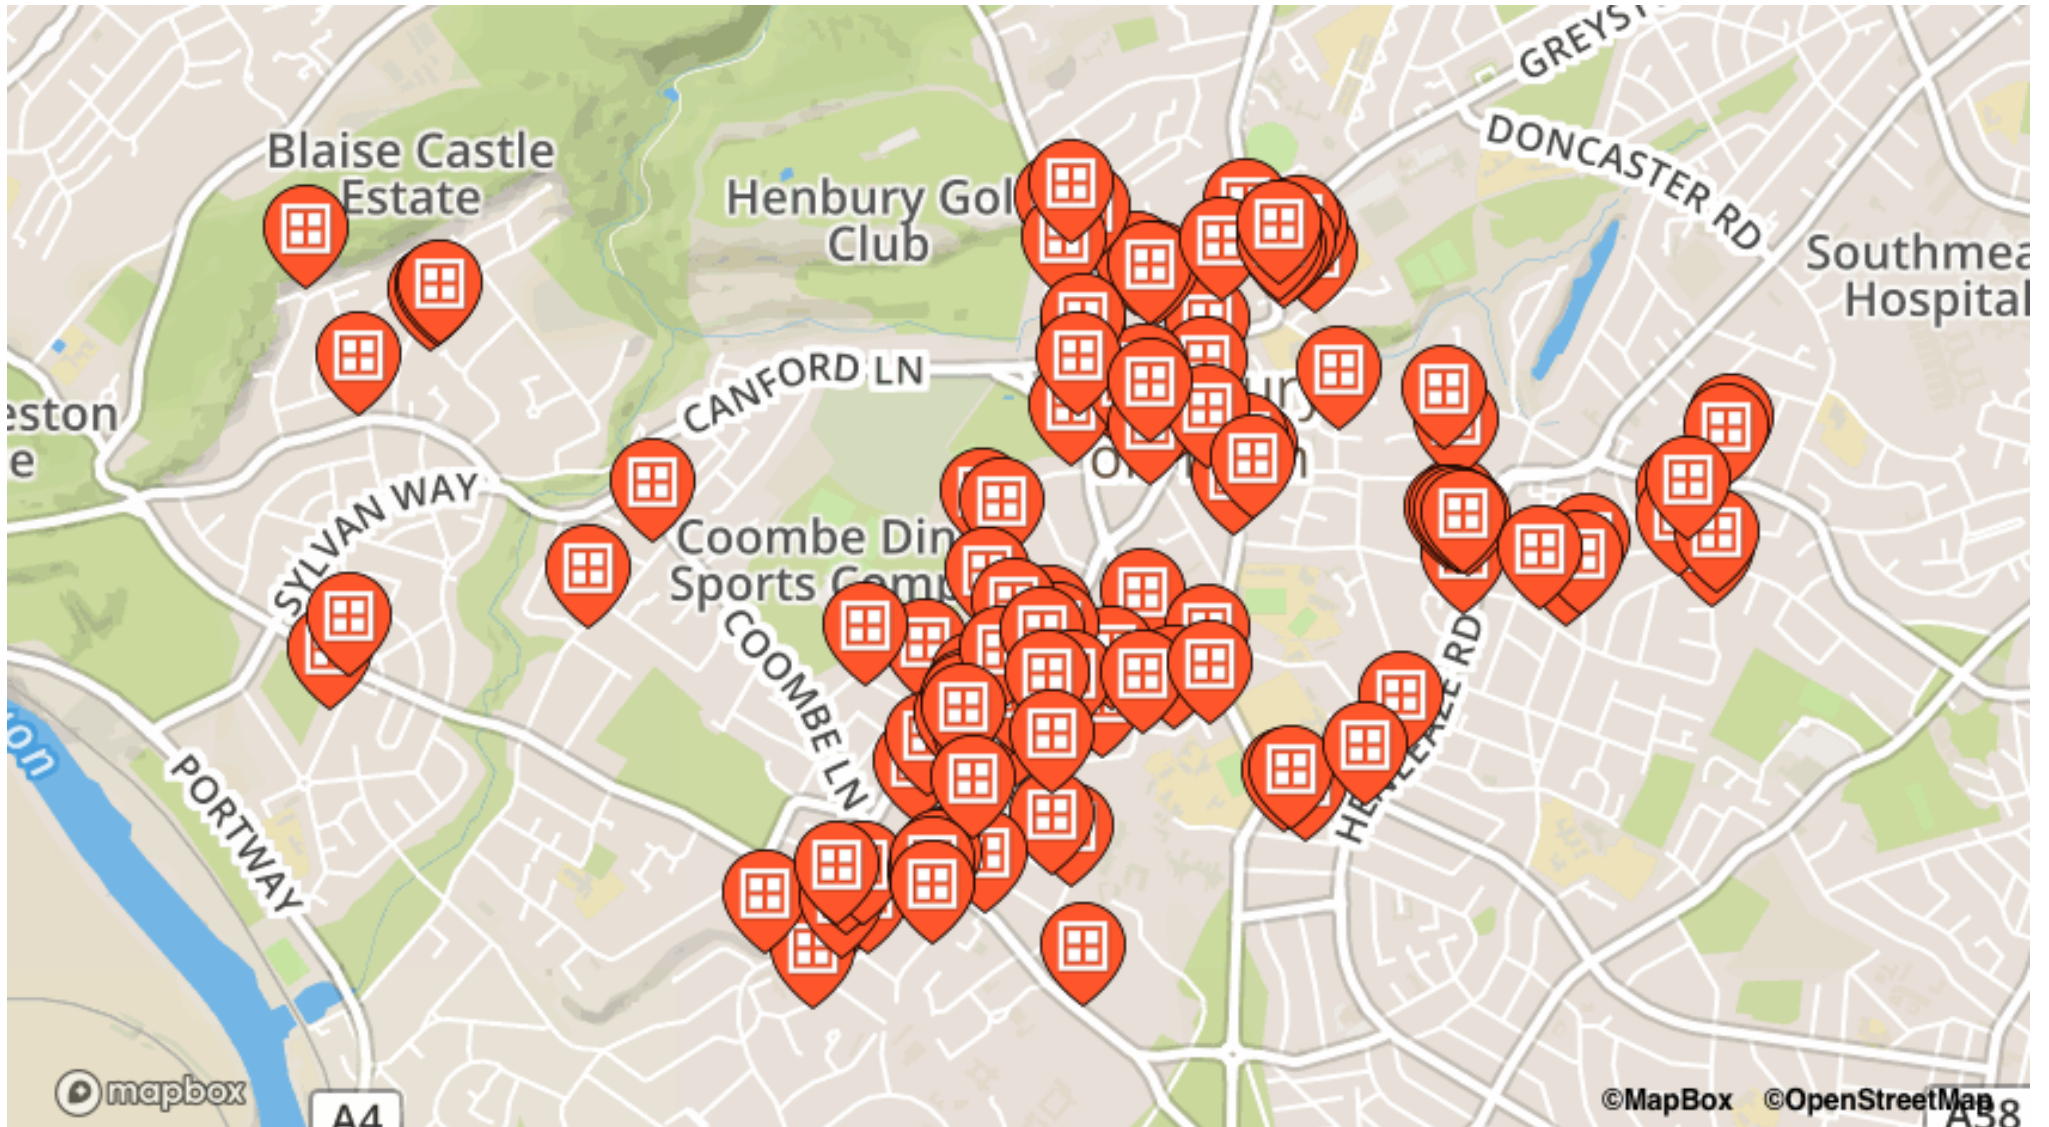

BS9 East Bristol 2019

8-11 Feb 2019, 6pm - 9pm