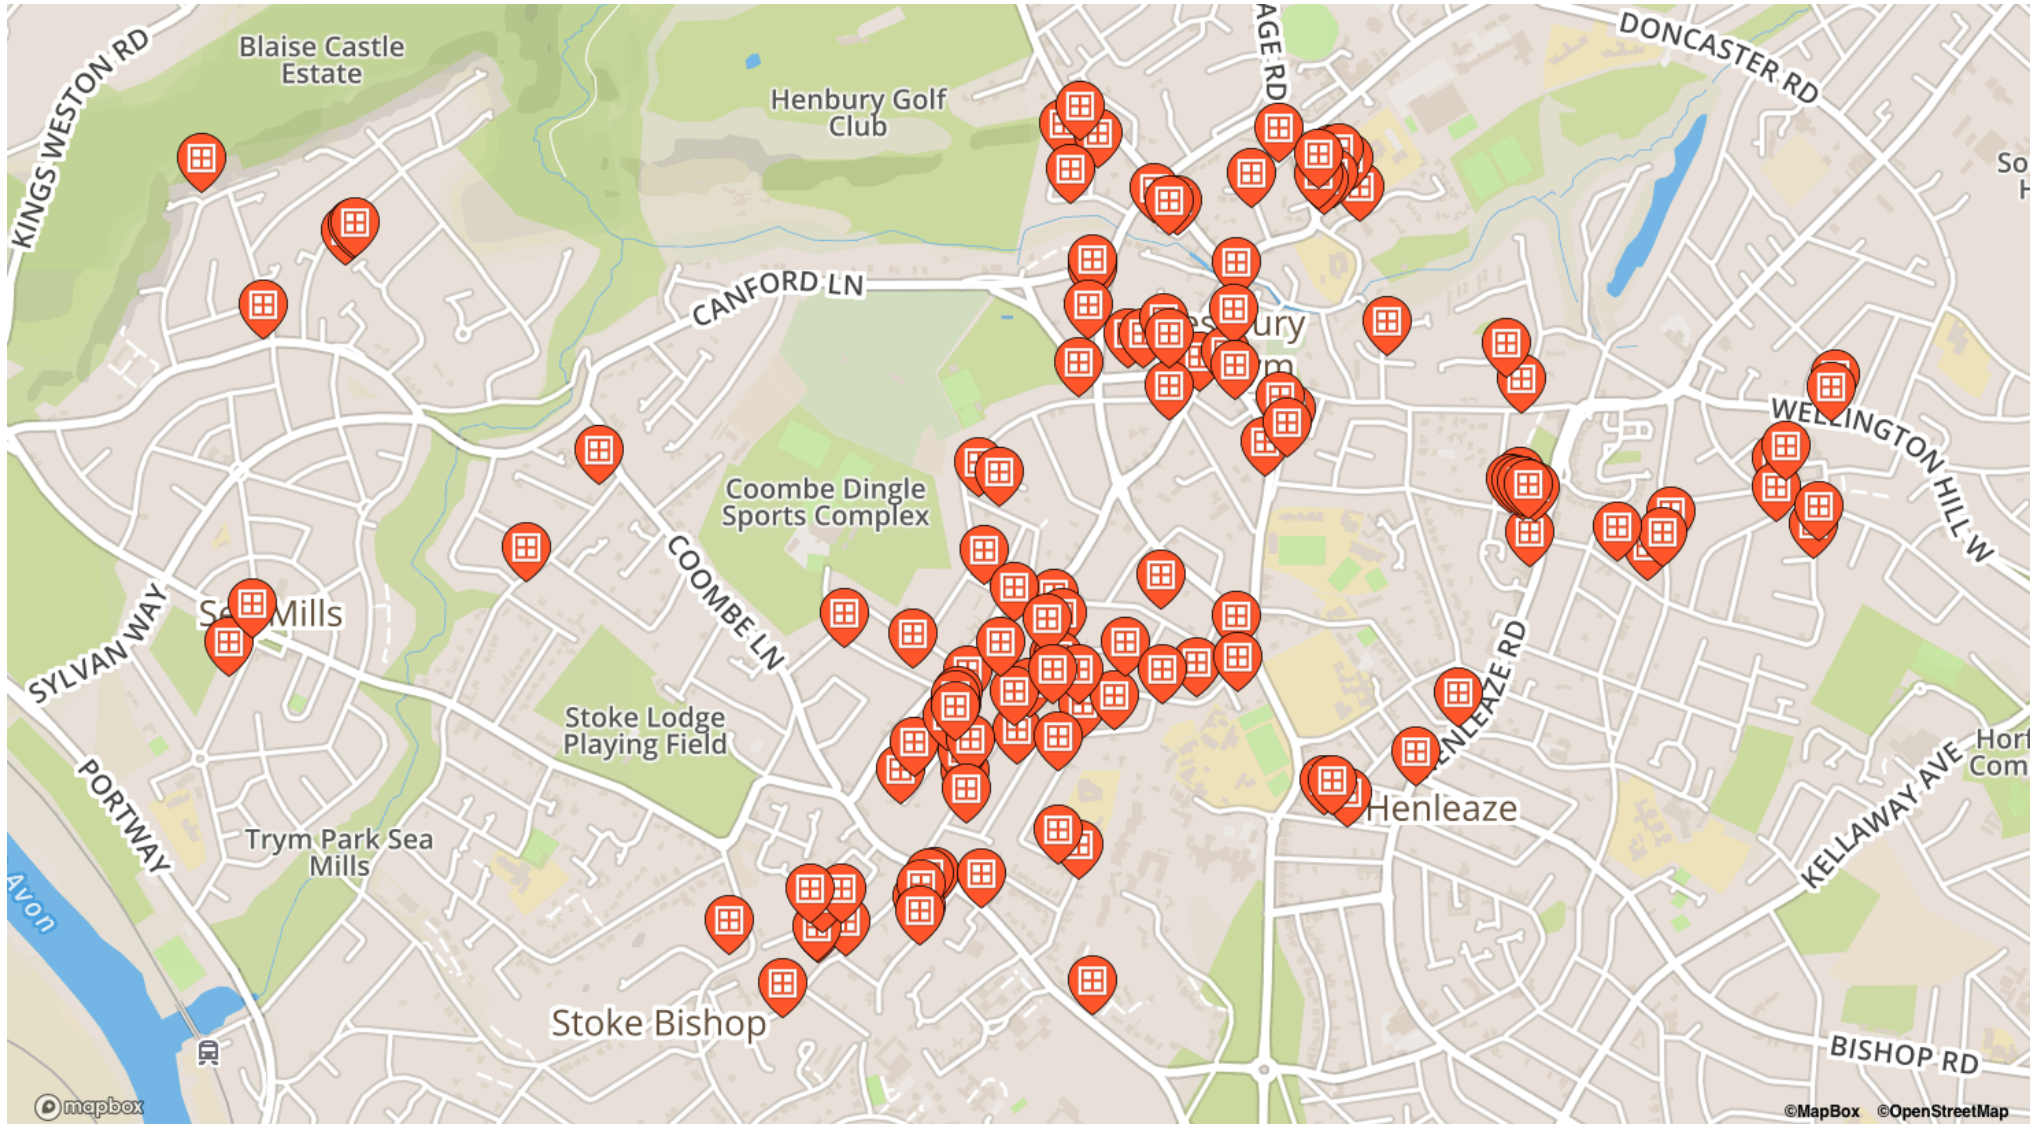

BS9 East Bristol 2019

8-11 Feb 2019, 6pm - 9pm