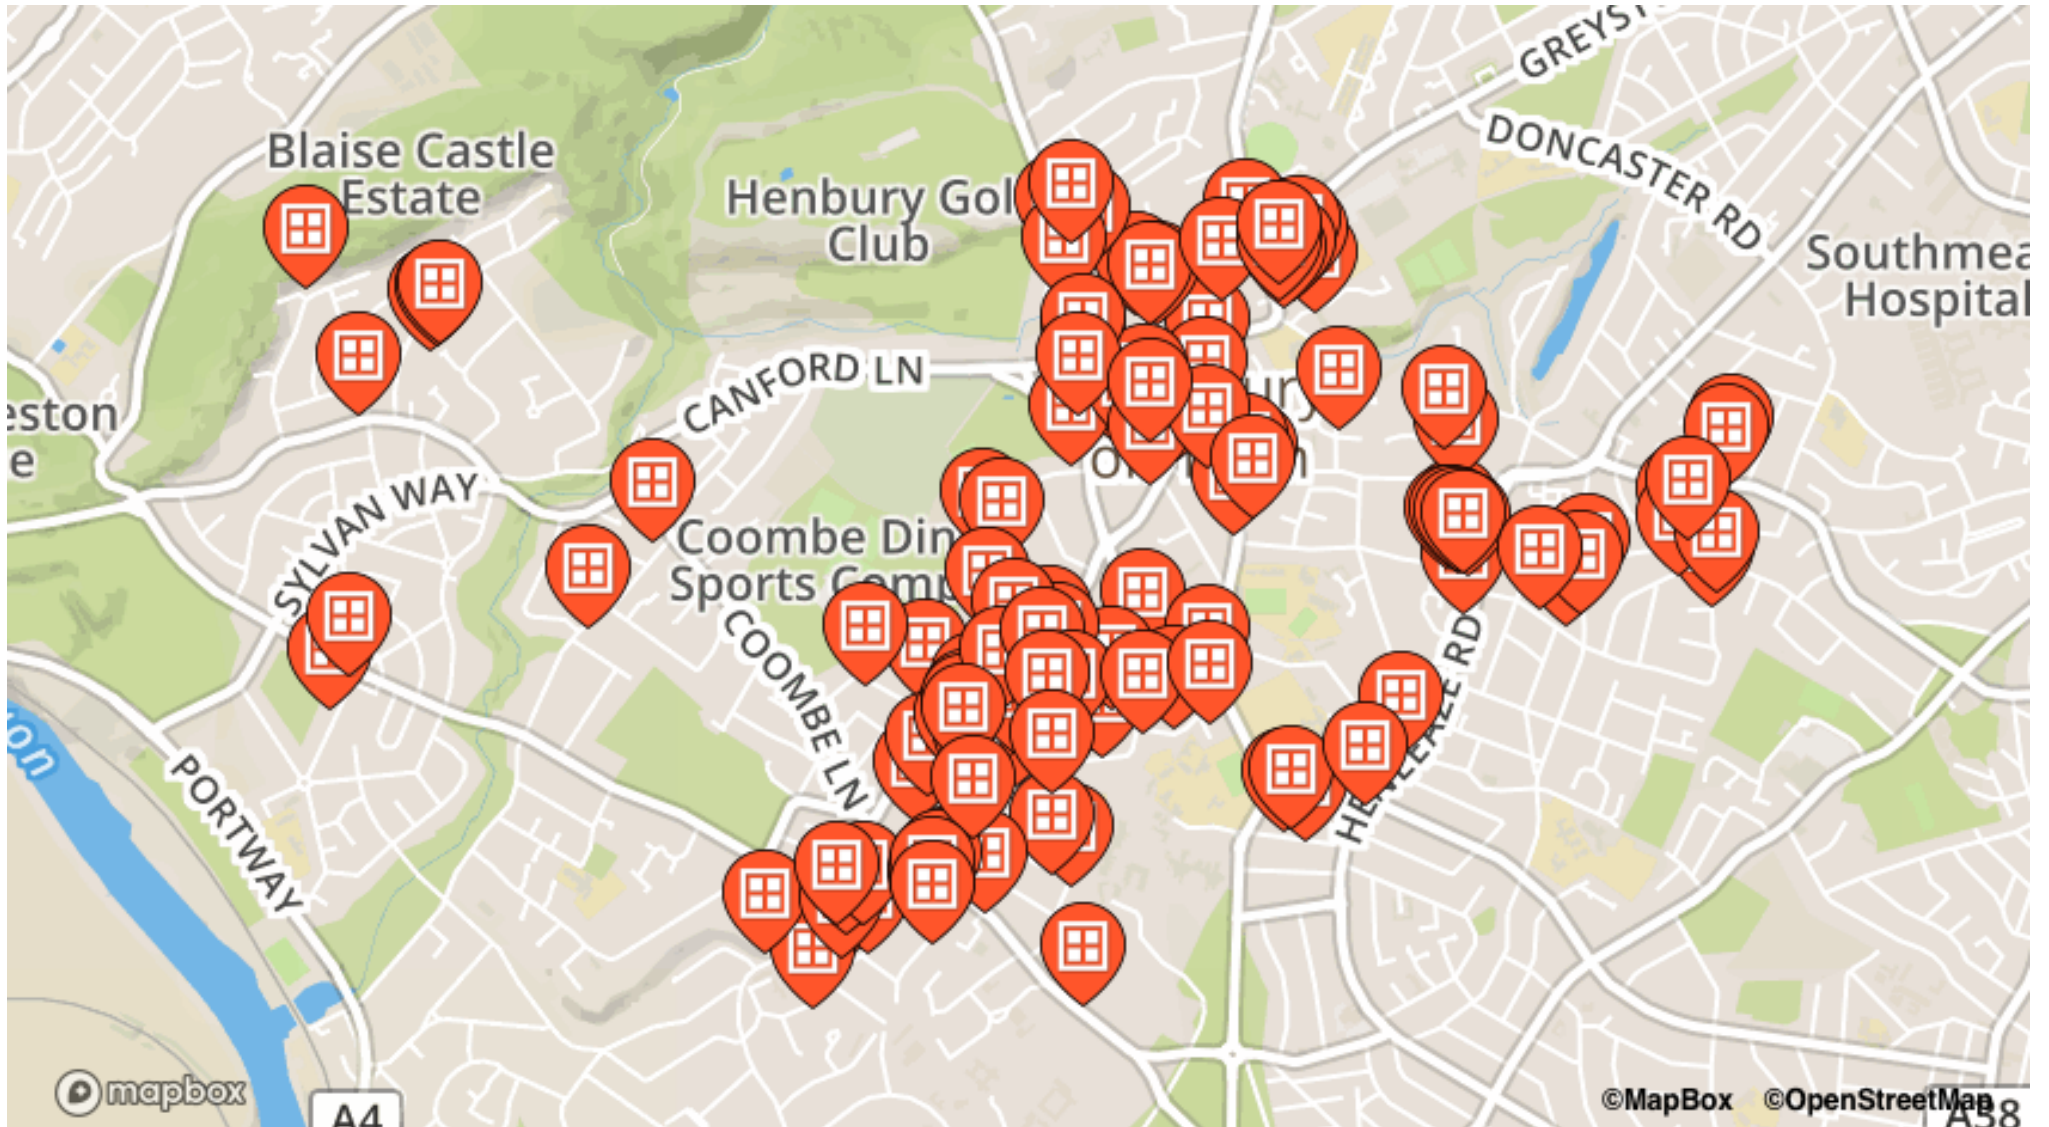

BS9 East Bristol 2019

8-11 Feb 2019, 6pm - 9pm