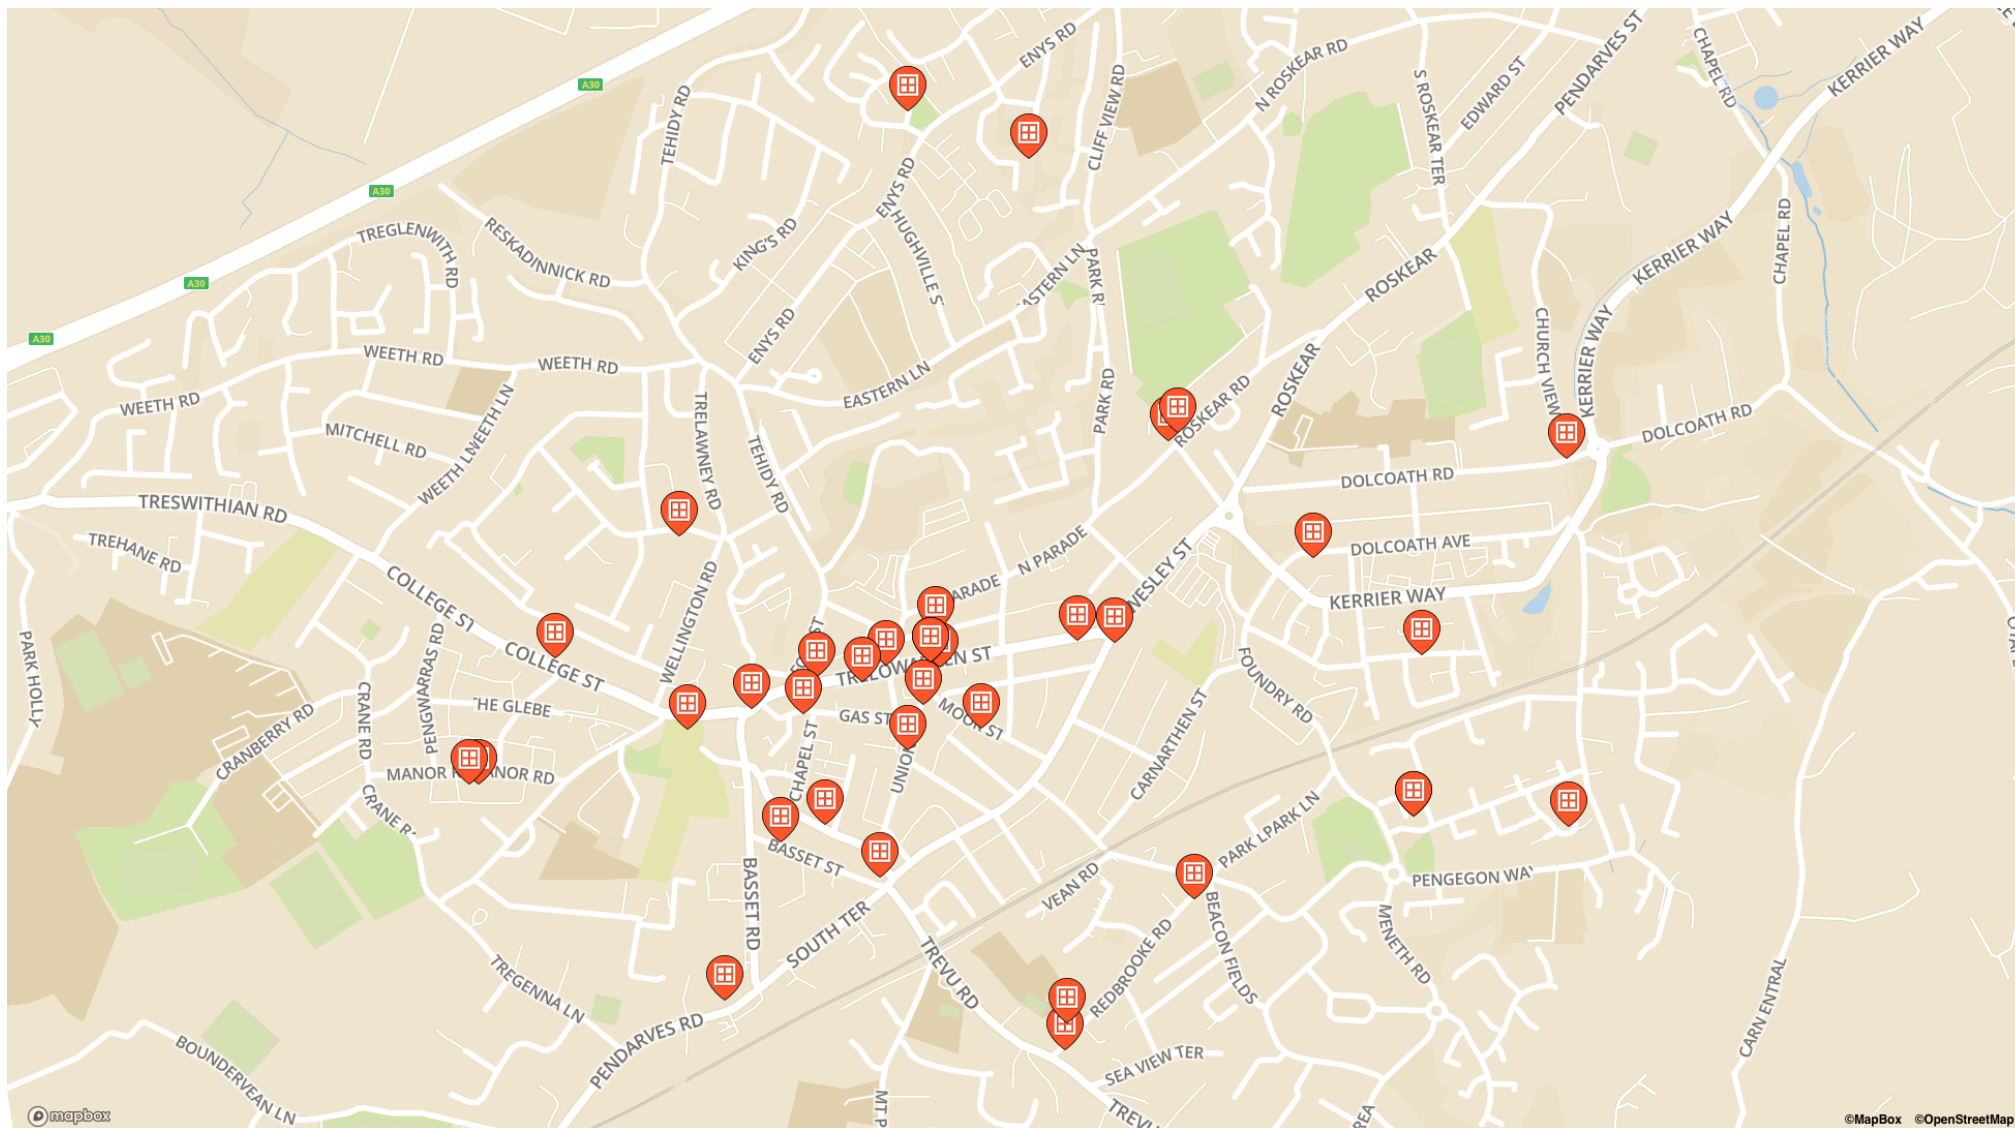

Camborne Trevithick Window Wanderland 2021

8-15 Nov 2021, 6pm - 9pm