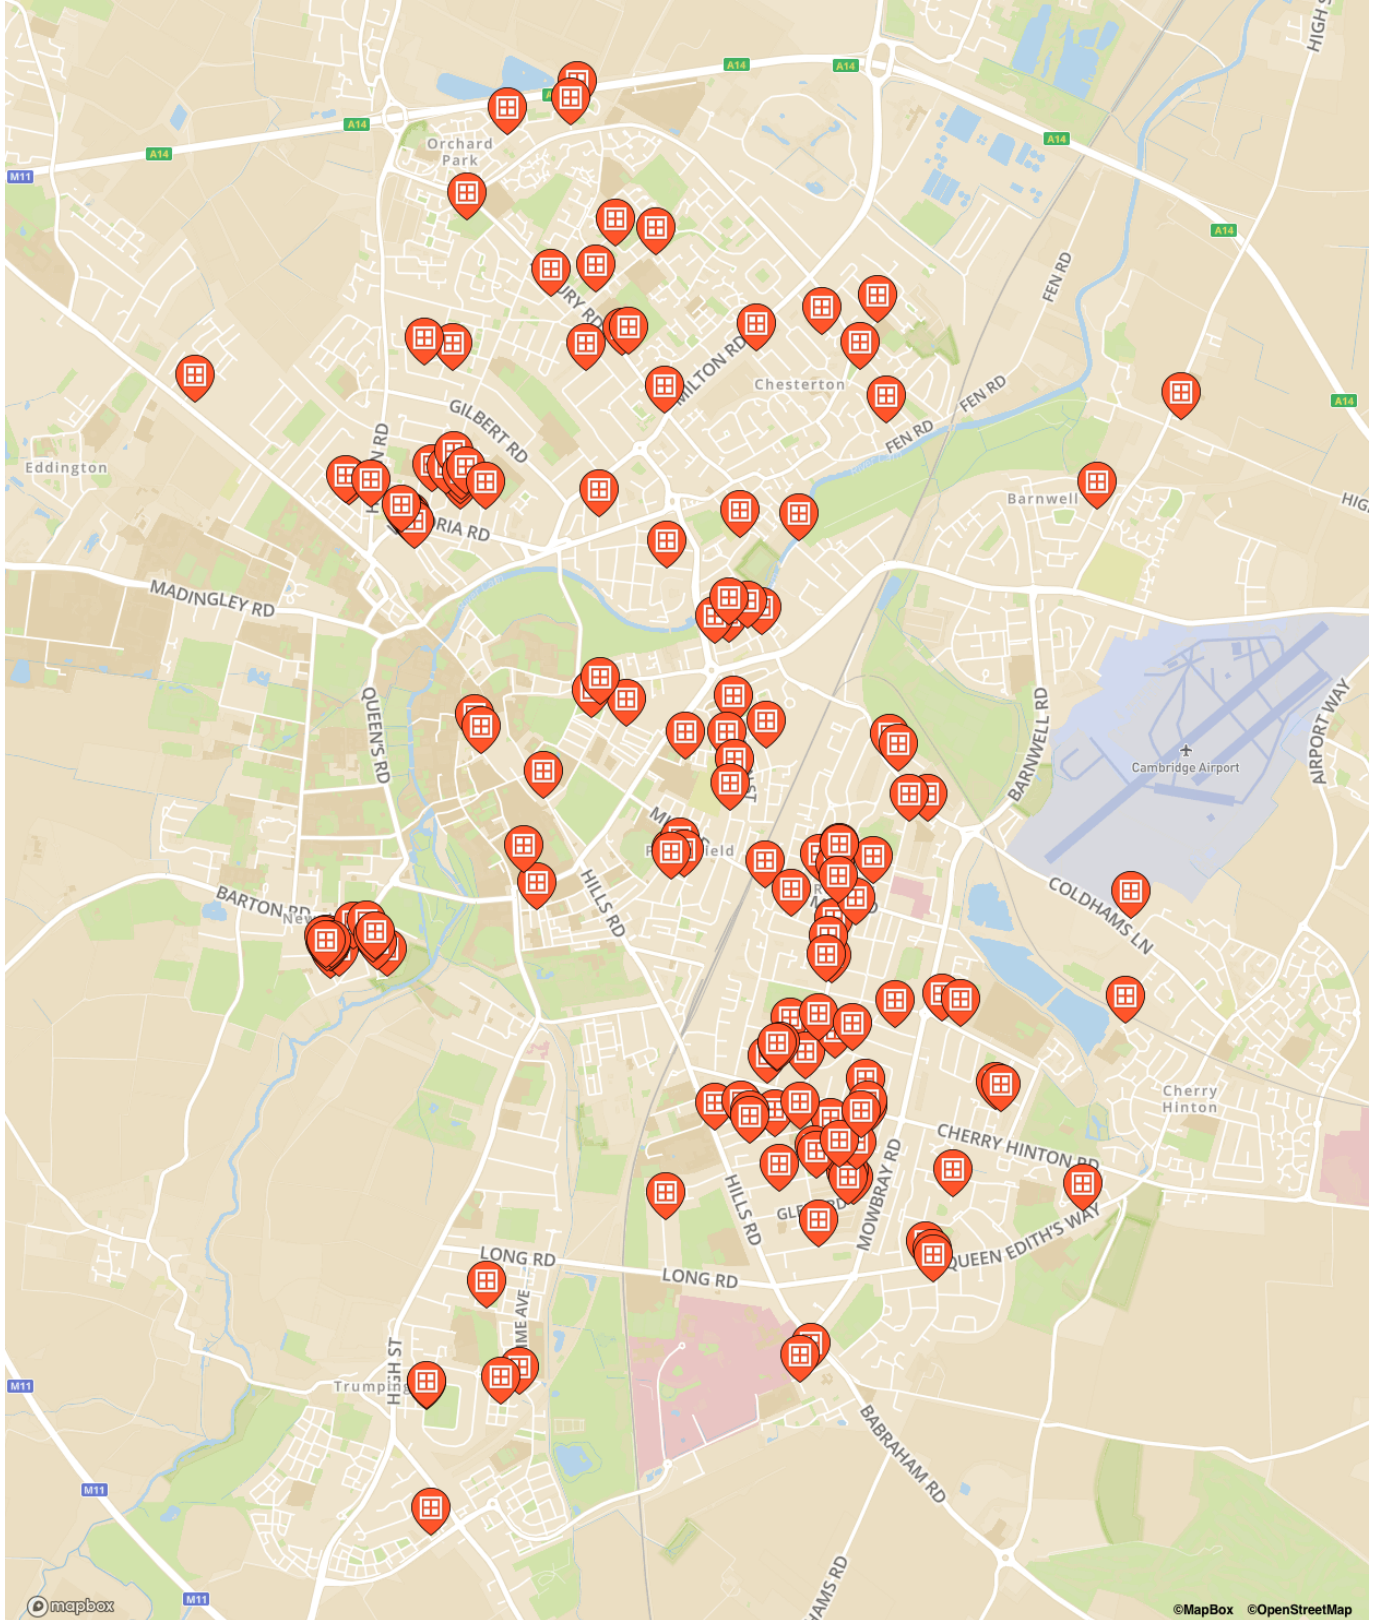

Cambridge 2021

11-24 Jan 2021, 6pm-9pm

Cambridge 2021

11-24 Jan 2021, 6pm-9pm

Windows on the map

2 Wheeler Street

Cambridge Corn Exchange

4 Regent Street

84 / 107

Argyle Street

1 / 71

Beche Road

86

Belgrave Road

30

Birdwood Road

14

Coleridge Road

42 / 68 / 88 / 105 / 158 / 167

Crowland Way

30

Derby Road

5 / 6 / 16

Dobson Way

37

Langham Road

24

Lichfield Road

23 / 51

Malta Road

33

Market Hill