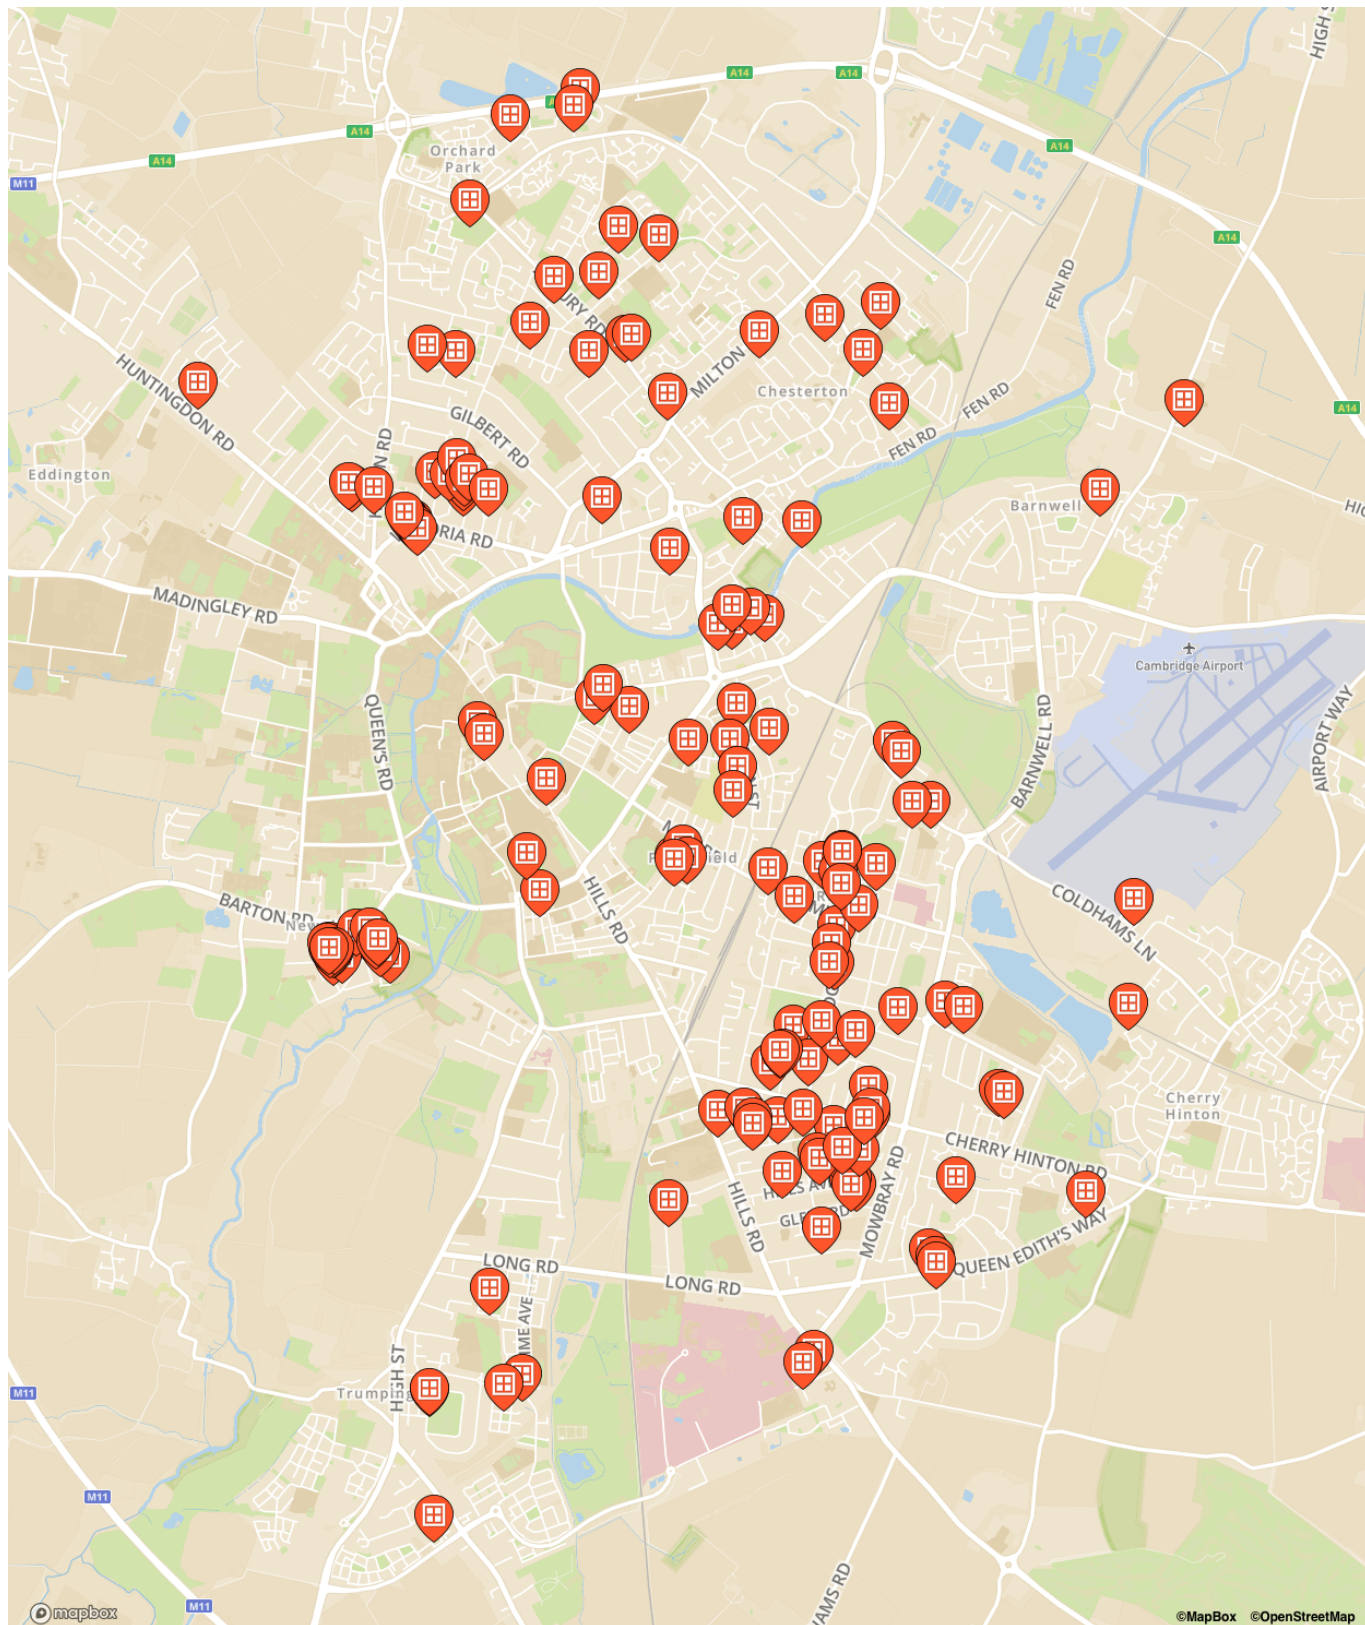

Cambridge 2021

11-24 Jan 2021, 6pm-9pm

Cambridge 2021

11-24 Jan 2021, 6pm-9pm

Windows on the map

2 Wheeler Street

Cambridge Corn Exchange

4 Regent Street

84 / 107

Argyle Street

1 / 71

Beche Road

86

Belgrave Road

30

Birdwood Road

7 / AppChocolate (66) / 119

Hale Street

20

Harcombe Road

20

Harvey Goodwin Avenue

22

Hatherdene Close

25

Howard Road

131

Humberstone Road

Rowan (40)

Huntingdon Road

198

Izaak Walton Way