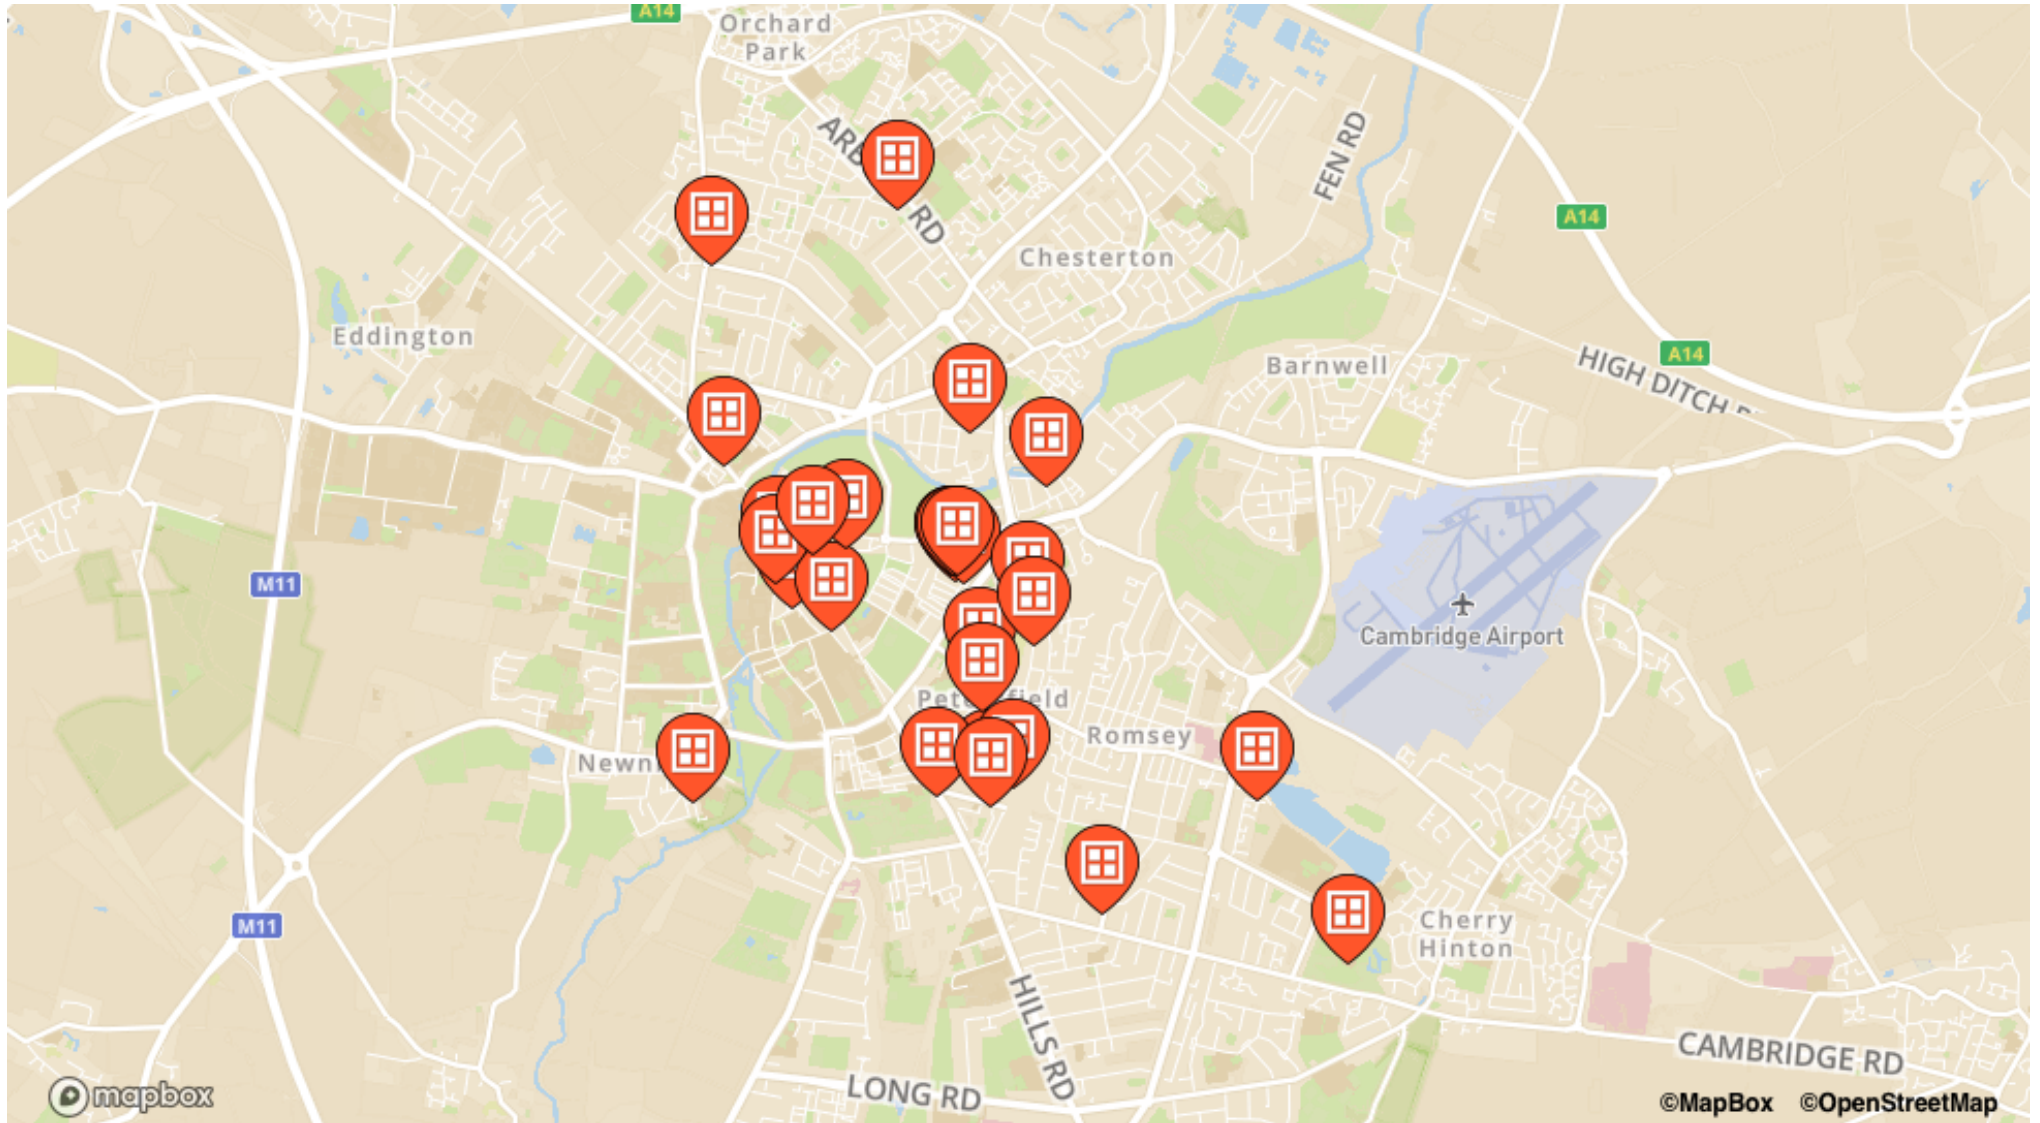

Cambridge Window Wanderland 2023

27 Jan-19 Feb 2023