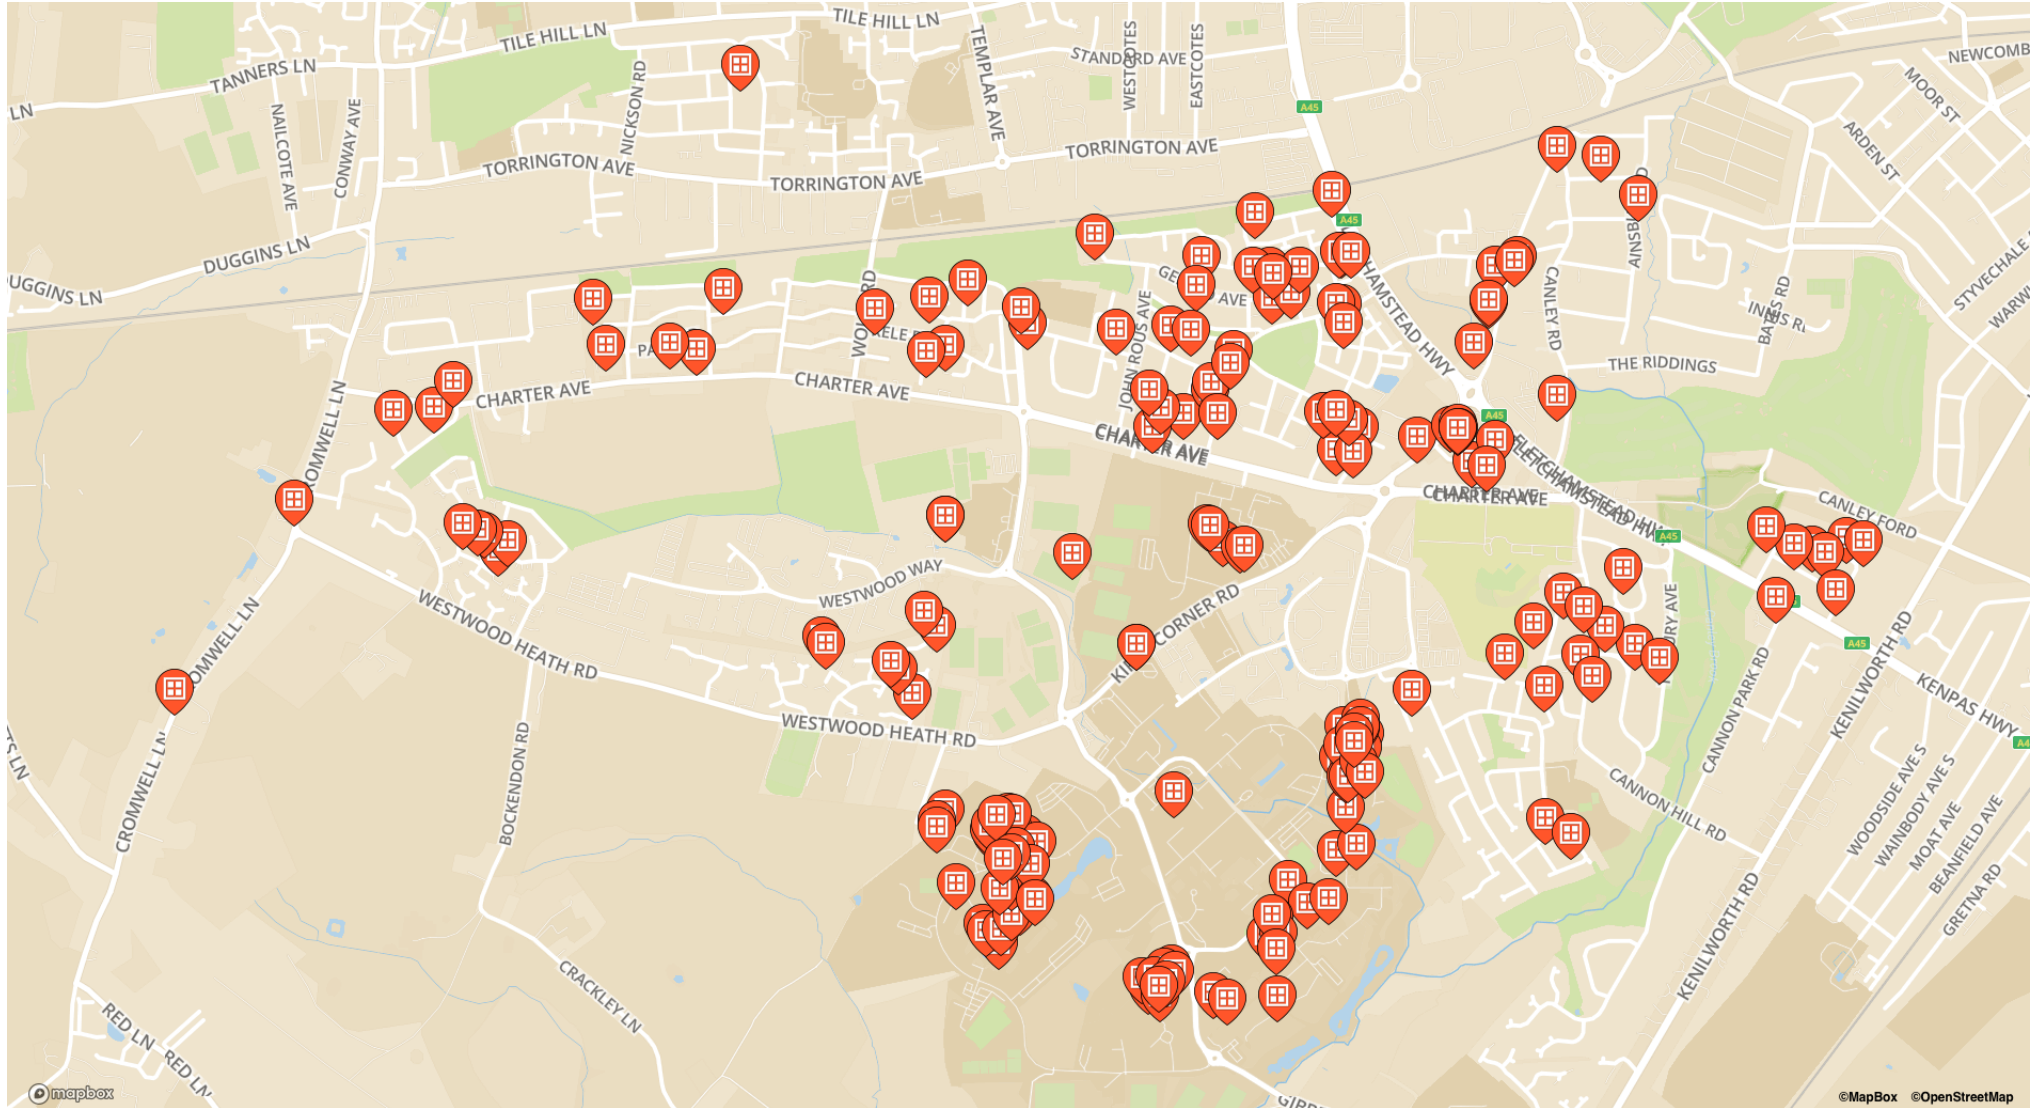

Canley & Westwood Heath 2021

27 Feb-5 Mar 2021, 5:30pm - 9pm

Canley & Westwood Heath 2021

27 Feb-5 Mar 2021, 5:30pm - 9pm

Windows on the map

1 The Oaks

Student Roost Reception,

30 Fieldfare Way

16

Broadwells Crescent

1 / 14 / 26 / 28

Butterworth Drive

17 Butterworth Drive / 27

Canley Road

Herald Lodge (100) / 264

Cannon Close

2 / 5 / 26 / 78 Cannon Close

Cannon Hill Road

63 / 68 / 119

Cannon Park Road

17

Centenary Road

12 / 52 / 52 / 52 / 52 / 58

Chaffinch Road

12 / 88 / Canley Library

Queen Margaret's Road

8

Renfrew Walk

4

Robin Close

6 Robin Close / 7

Rootes, Gibbet Hill Road