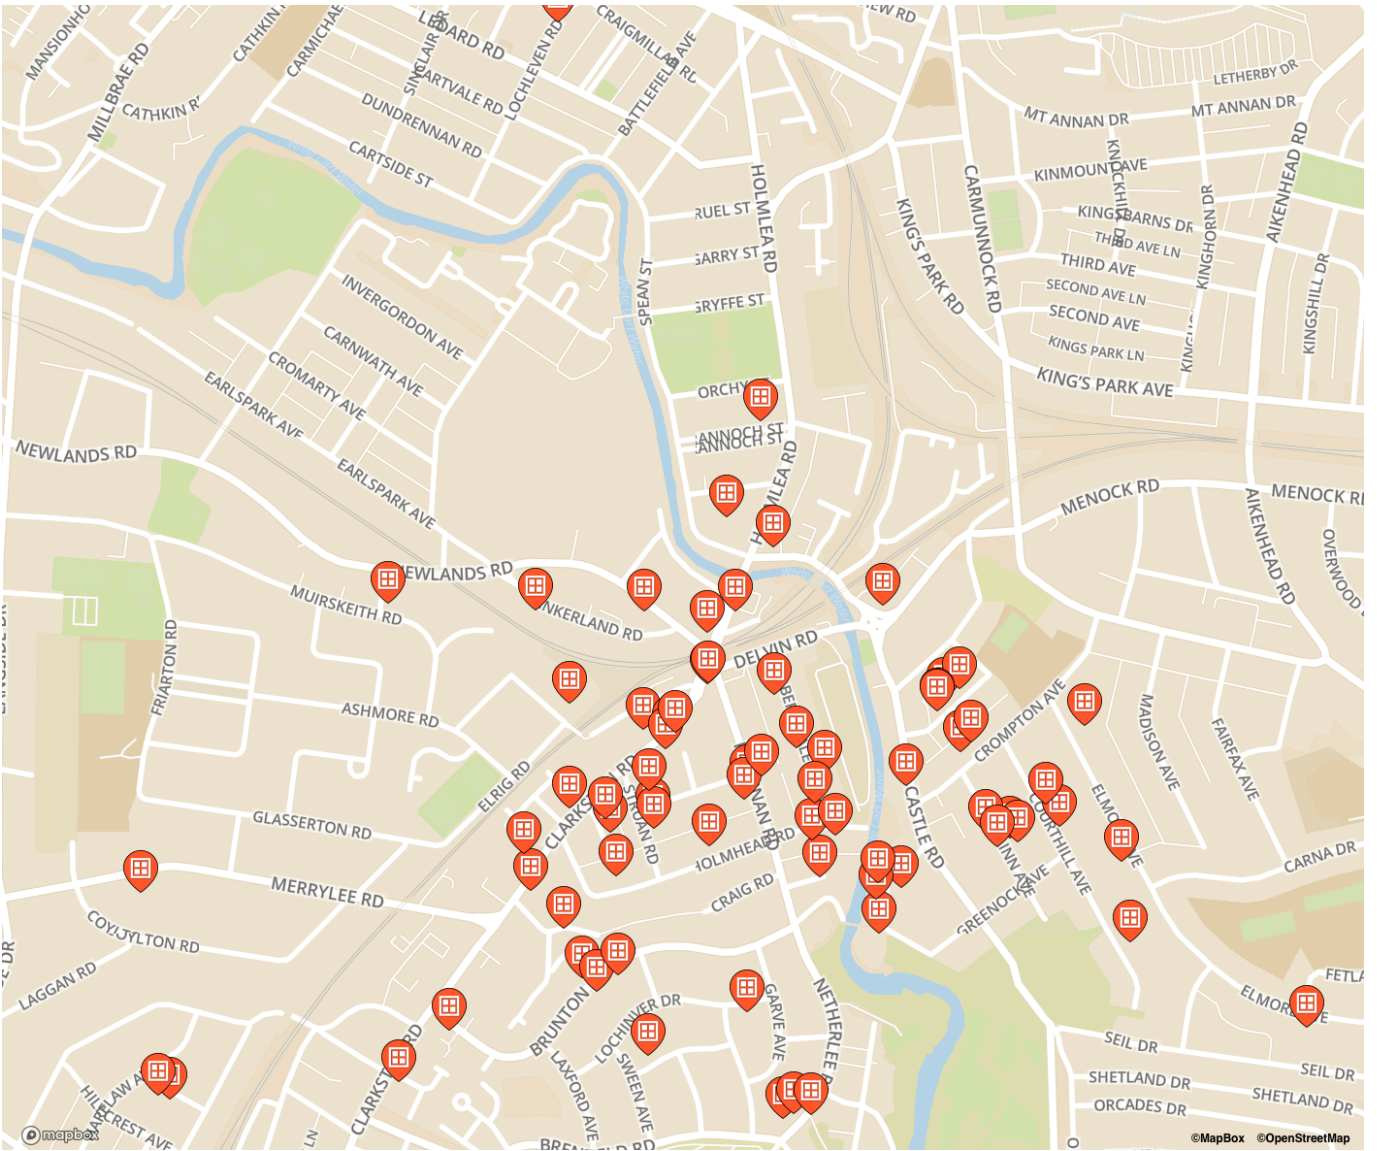

Cathcart, Merrylee & Muirend Window Wanderland

20-22 Feb 2026, 6pm - 9pm