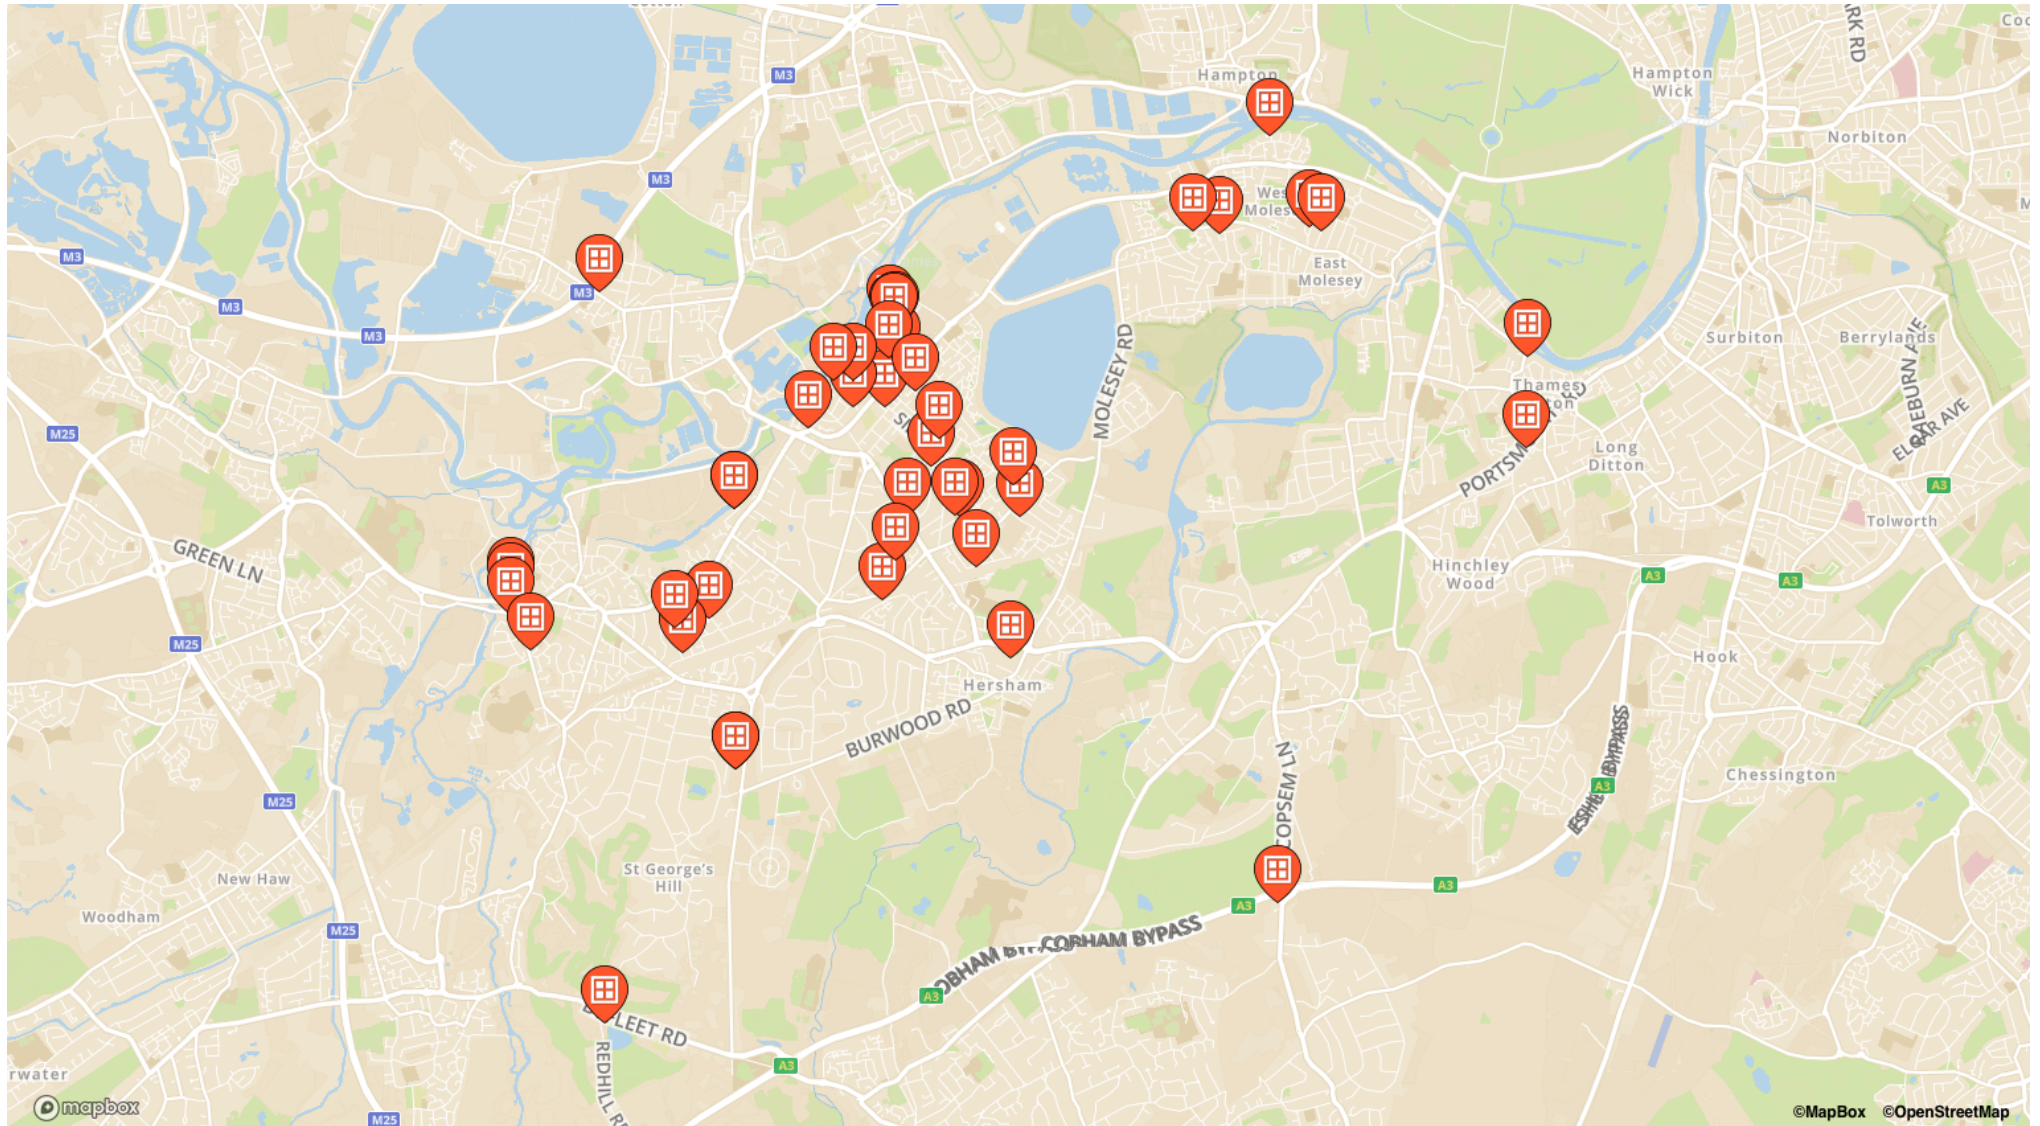

Light Up Elmbridge

9 Nov-12 Dec 2020, 5-9pm

Light Up Elmbridge

9 Nov-12 Dec 2020, 5-9pm

15 riverwalk

- 15, 15 riverwalk

Berkeley Court

- 66, Berkeley Court
- 66, Berkeley Court

Ellesmere Road

- 19, Ellesmere Road
- 19 Ellesmere Road, Ellesmere Road

Giggs Hill Gardens

- 34, Giggs Hill Gardens

Glendale Care Home

- Anchor, Glendale Care Home, Glendale Care Home

Heath Road

- 1 Felside Court, Heath Road

River Walk

- 2, River Walk
- 11, River Walk
- 26, River Walk

Russell Road

- 12, Russell Road
- 37, Russell Road

Rydens Avenue

- 20, Rydens Avenue
- Danesfield Manor School, Danesfield Manor School, Rydens Avenue

Severn Drive

- Asprey Health Care, Flat 1 Sherwood House Severn Drive, Severn Drive

Sidney Road

- 10F, Sidney Road

Stoke Road

- 55, Stoke Road

Stonebanks

- 24, Stonebanks