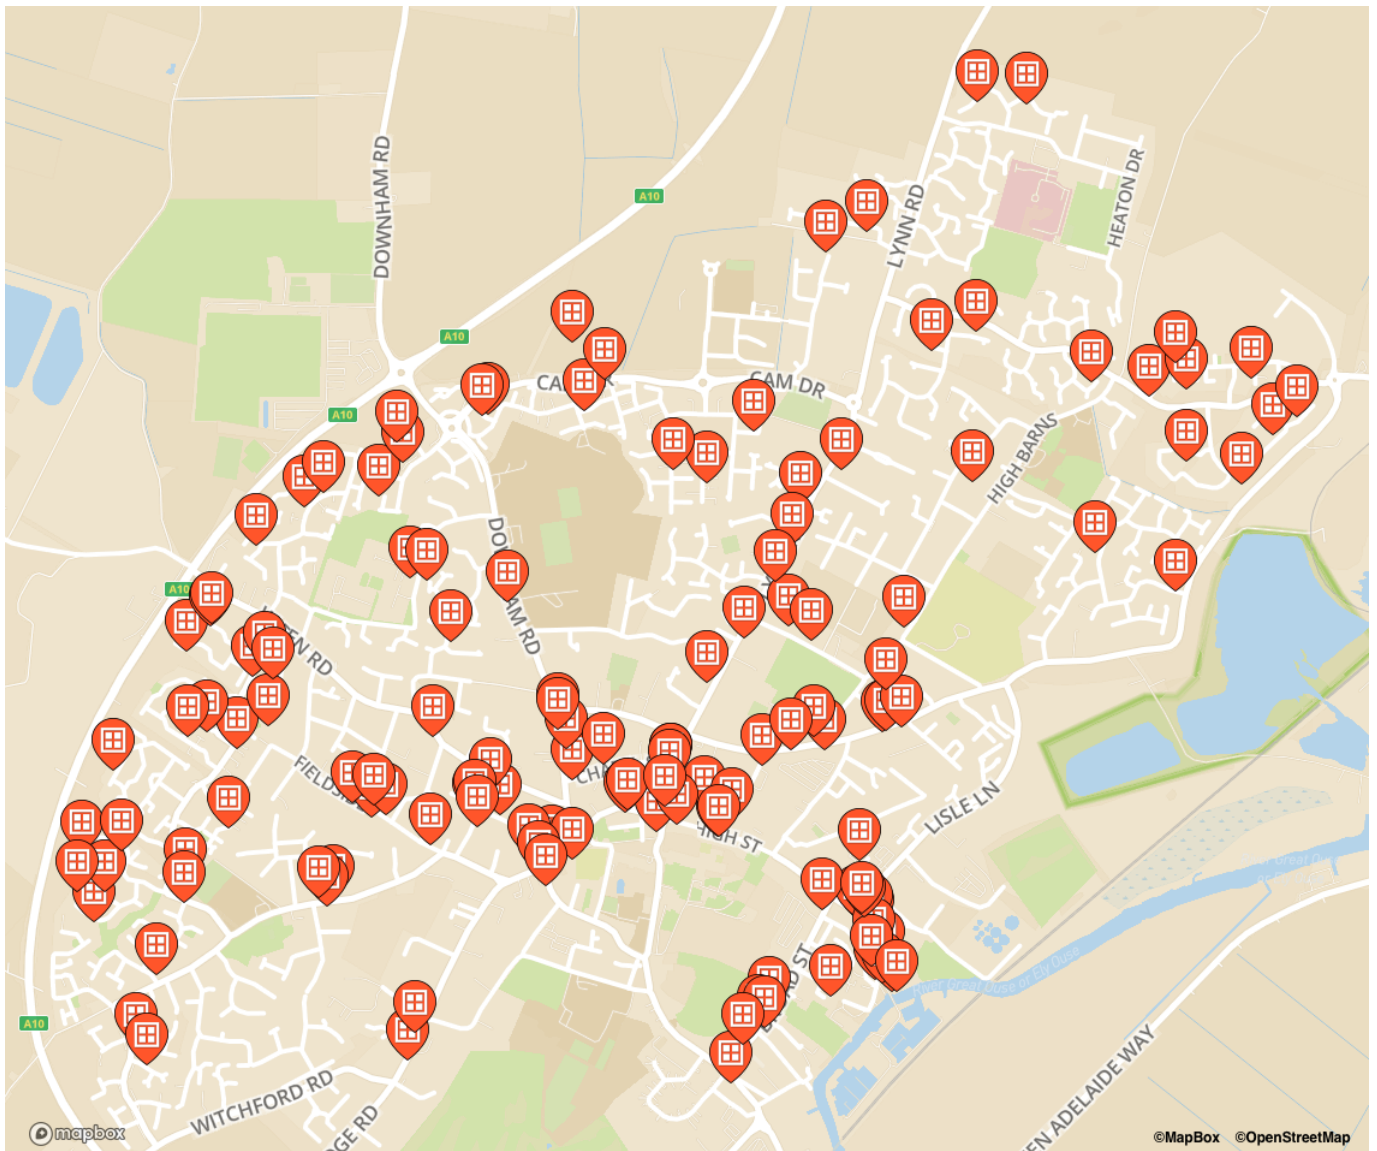

Ely, Cambs 2020

23-24 Oct 2020, 5.30pm-8.30pm