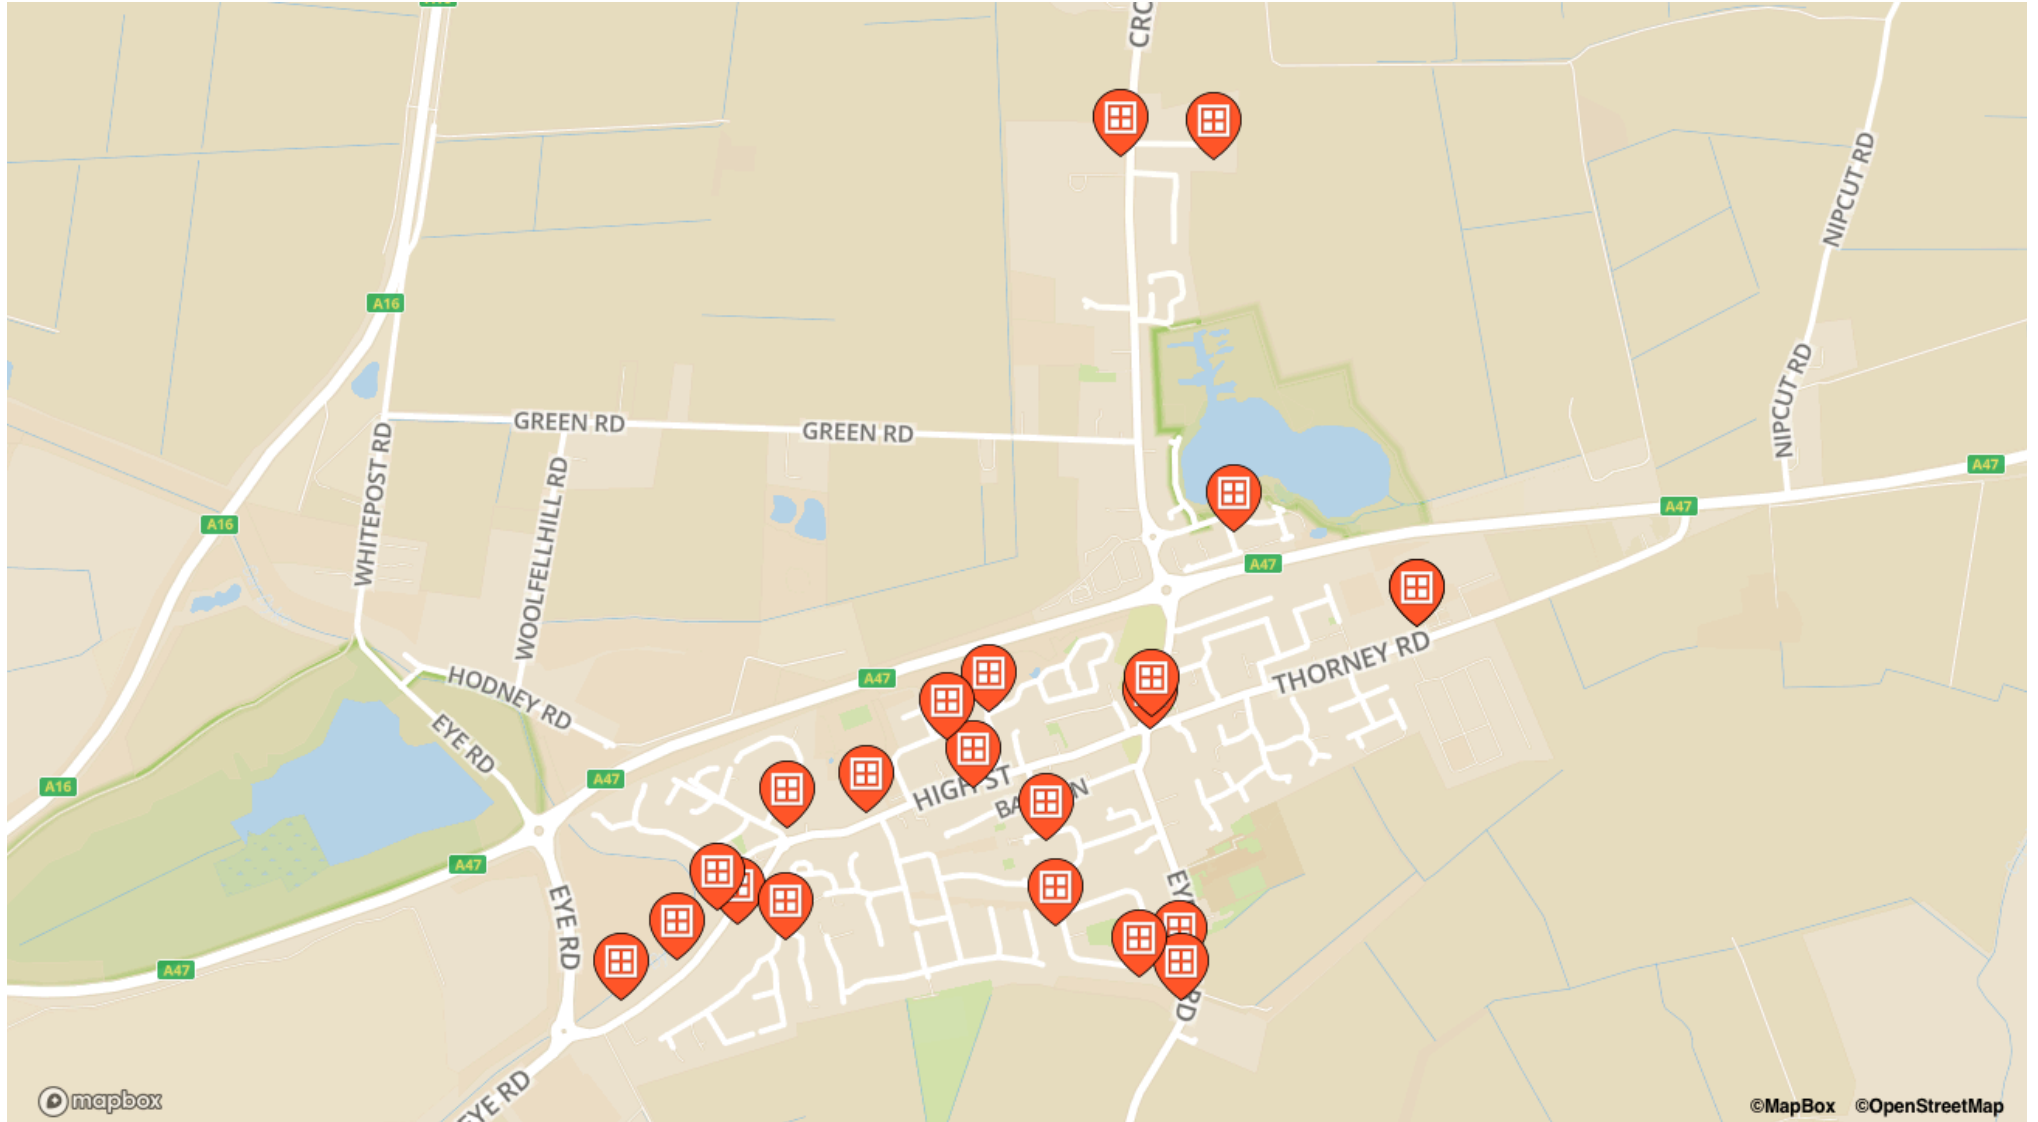

Eye Window Wanderland

7-9 Mar 2024, 6pm-9pm

Eye Window Wanderland

7-9 Mar 2024, 6pm-9pm

Cleve Place

- 11, Cleve Place

Crowland Road

- 2, Crowland Road
- 119, Crowland Road

Eyebury Road

- 59, Eyebury Road
- 69, Eyebury Road

Guilsborough Road

- 82, Guilsborough Road

High Street

- 67, High Street
- 82, High Street
- 138, High Street

Little Close

- 49, Little Close
- 85, Little Close

Merevale Drive

- 1, Merevale Drive

Northam Close

- 27, Northam Close

Peterborough Road

- 9, Peterborough Road
- 26, Peterborough Road
- 80, Peterborough Road
- 84, Peterborough Road

The Crescent

- 12, The Crescent

Thorney Road

- 2, Thorney Road
- Cranmore Bungalow,
Thorney Road
- Cranmore Bungalow,
Thorney Road

Westminster Gardens

- 8, Westminster Gardens