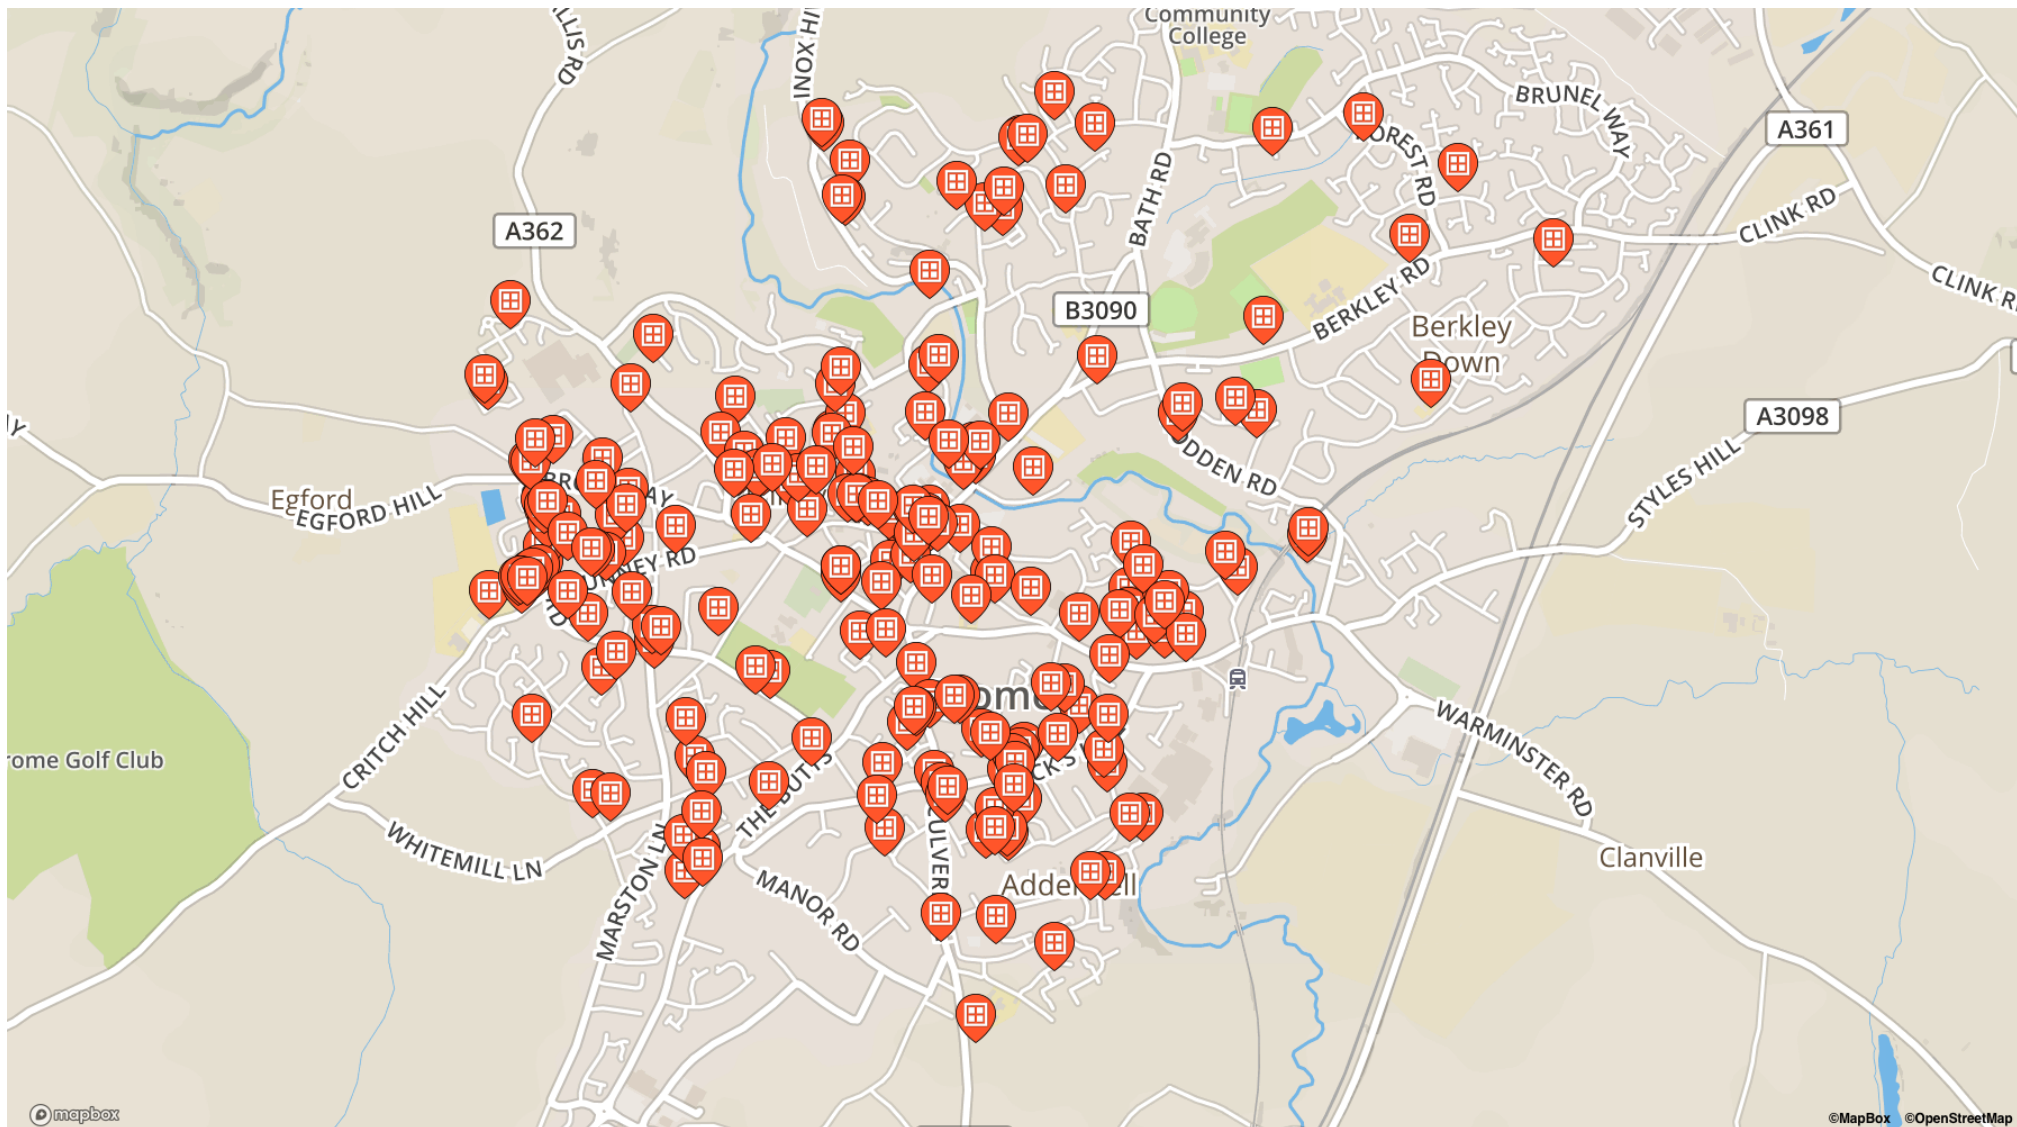

Frome, Somerset 2019

1-3 Mar 2019, 5:30pm - 9:00pm

Frome, Somerset 2019

1-3 Mar 2019, 5:30pm - 9:00pm

Adderwell Road

15 / 23

Alexandra Road

13

Beechwood Avenue

17 / 25

Berkley Road

12 / Four Elms

Bridge Street

Fosse Beads & Friends
(Black Swan Arts)

Broadway

64

Victoria Road

12 / 13 / 36

Wallbridge Avenue

5

Wallington Way

14

Welshmill Lane

7

Weymouth Road

40

White Horse Drive

8

Whitemill Lane

Mijakia

Whitewell Road

64