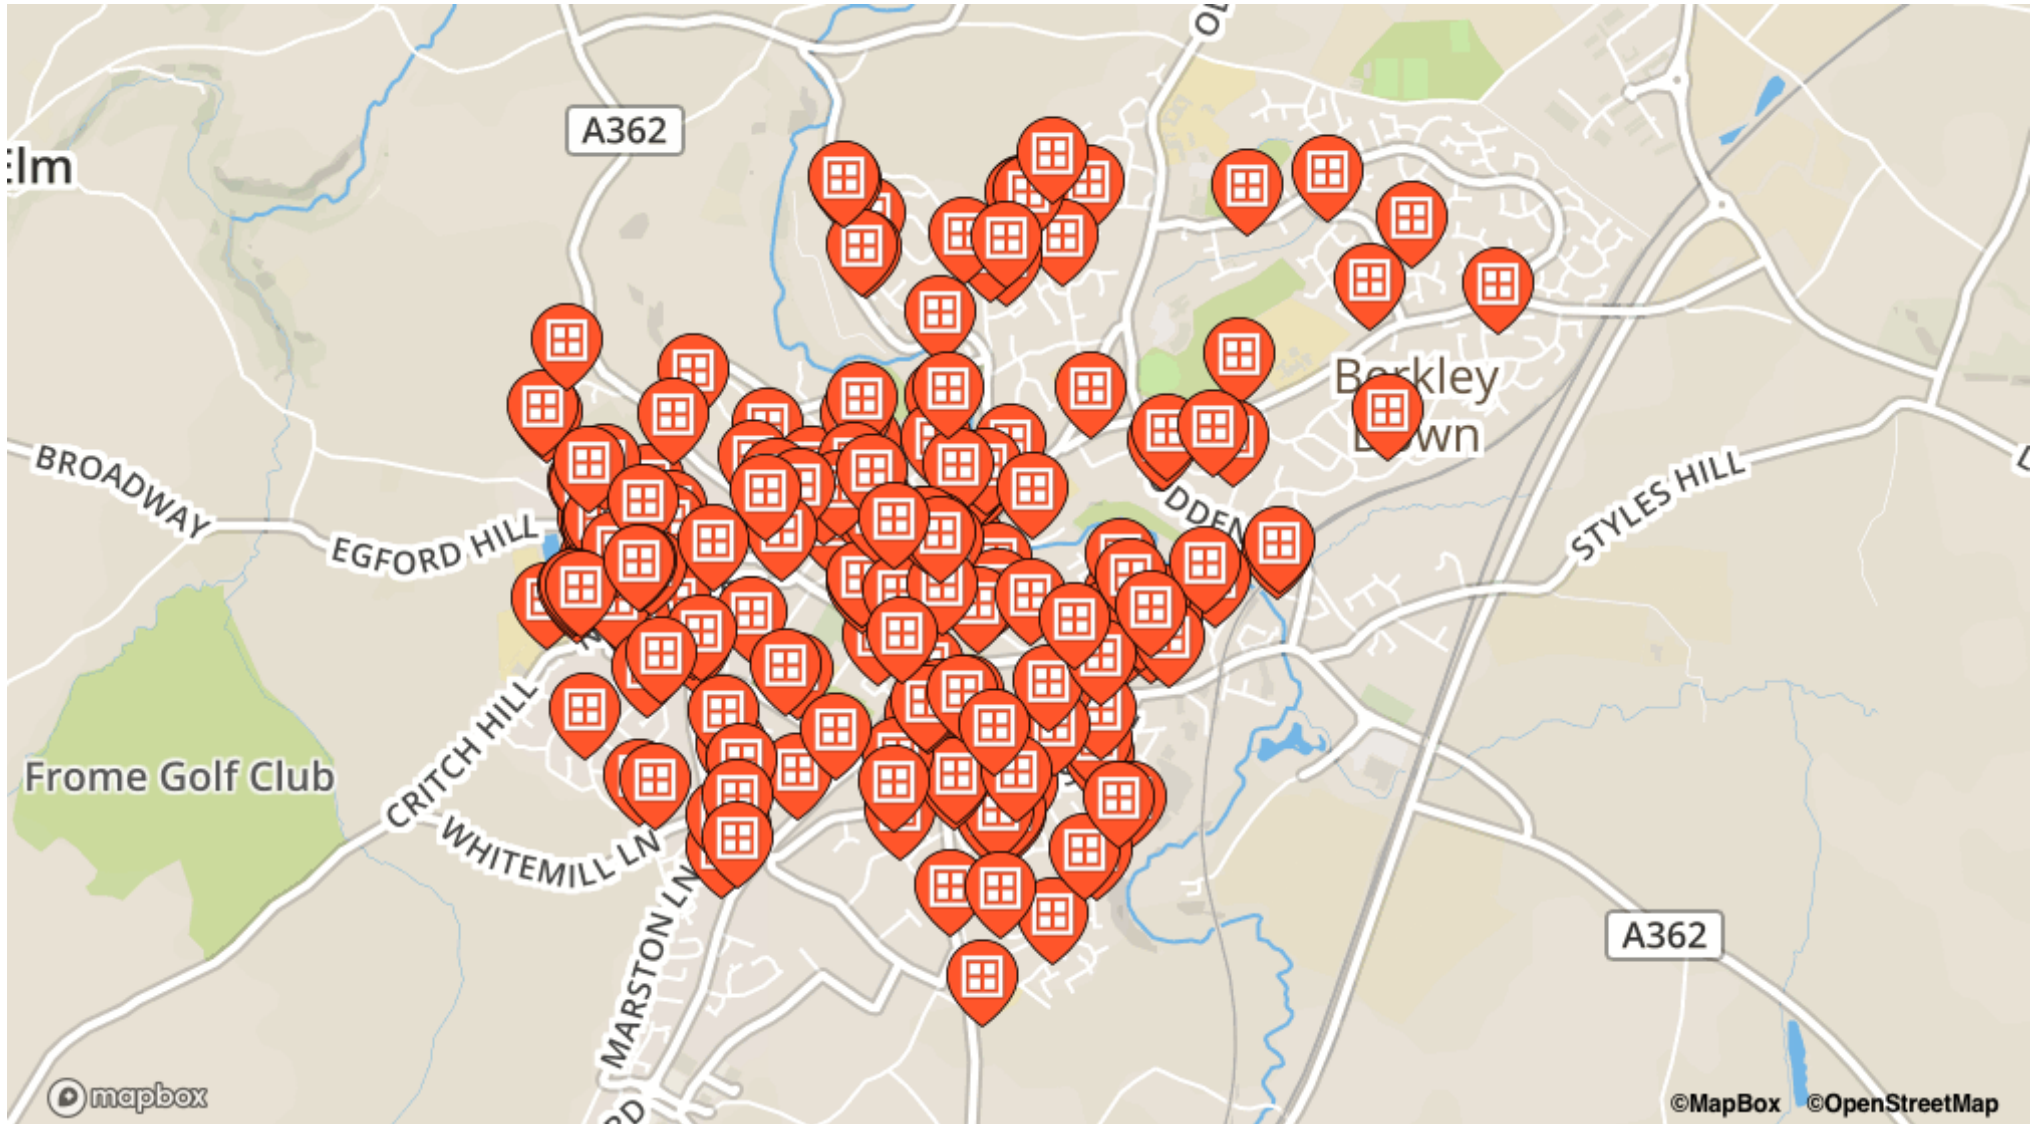

Frome, Somerset 2019

1-3 Mar 2019, 5:30pm - 9:00pm

Frome, Somerset 2019

1-3 Mar 2019, 5:30pm - 9:00pm

Adderwell Road

15 / 23

Alexandra Road

13

Beechwood Avenue

17 / 25

Berkley Road

12 / Four Elms

Bridge Street

Fosse Beads & Friends
(Black Swan Arts)

Broadway

64

Victoria Road

12 / 13 / 36

Wallbridge Avenue

5

Wallington Way

14

Welshmill Lane

7

Weymouth Road

40

White Horse Drive

8

Whitemill Lane

Mijakia

Whitewell Road

64