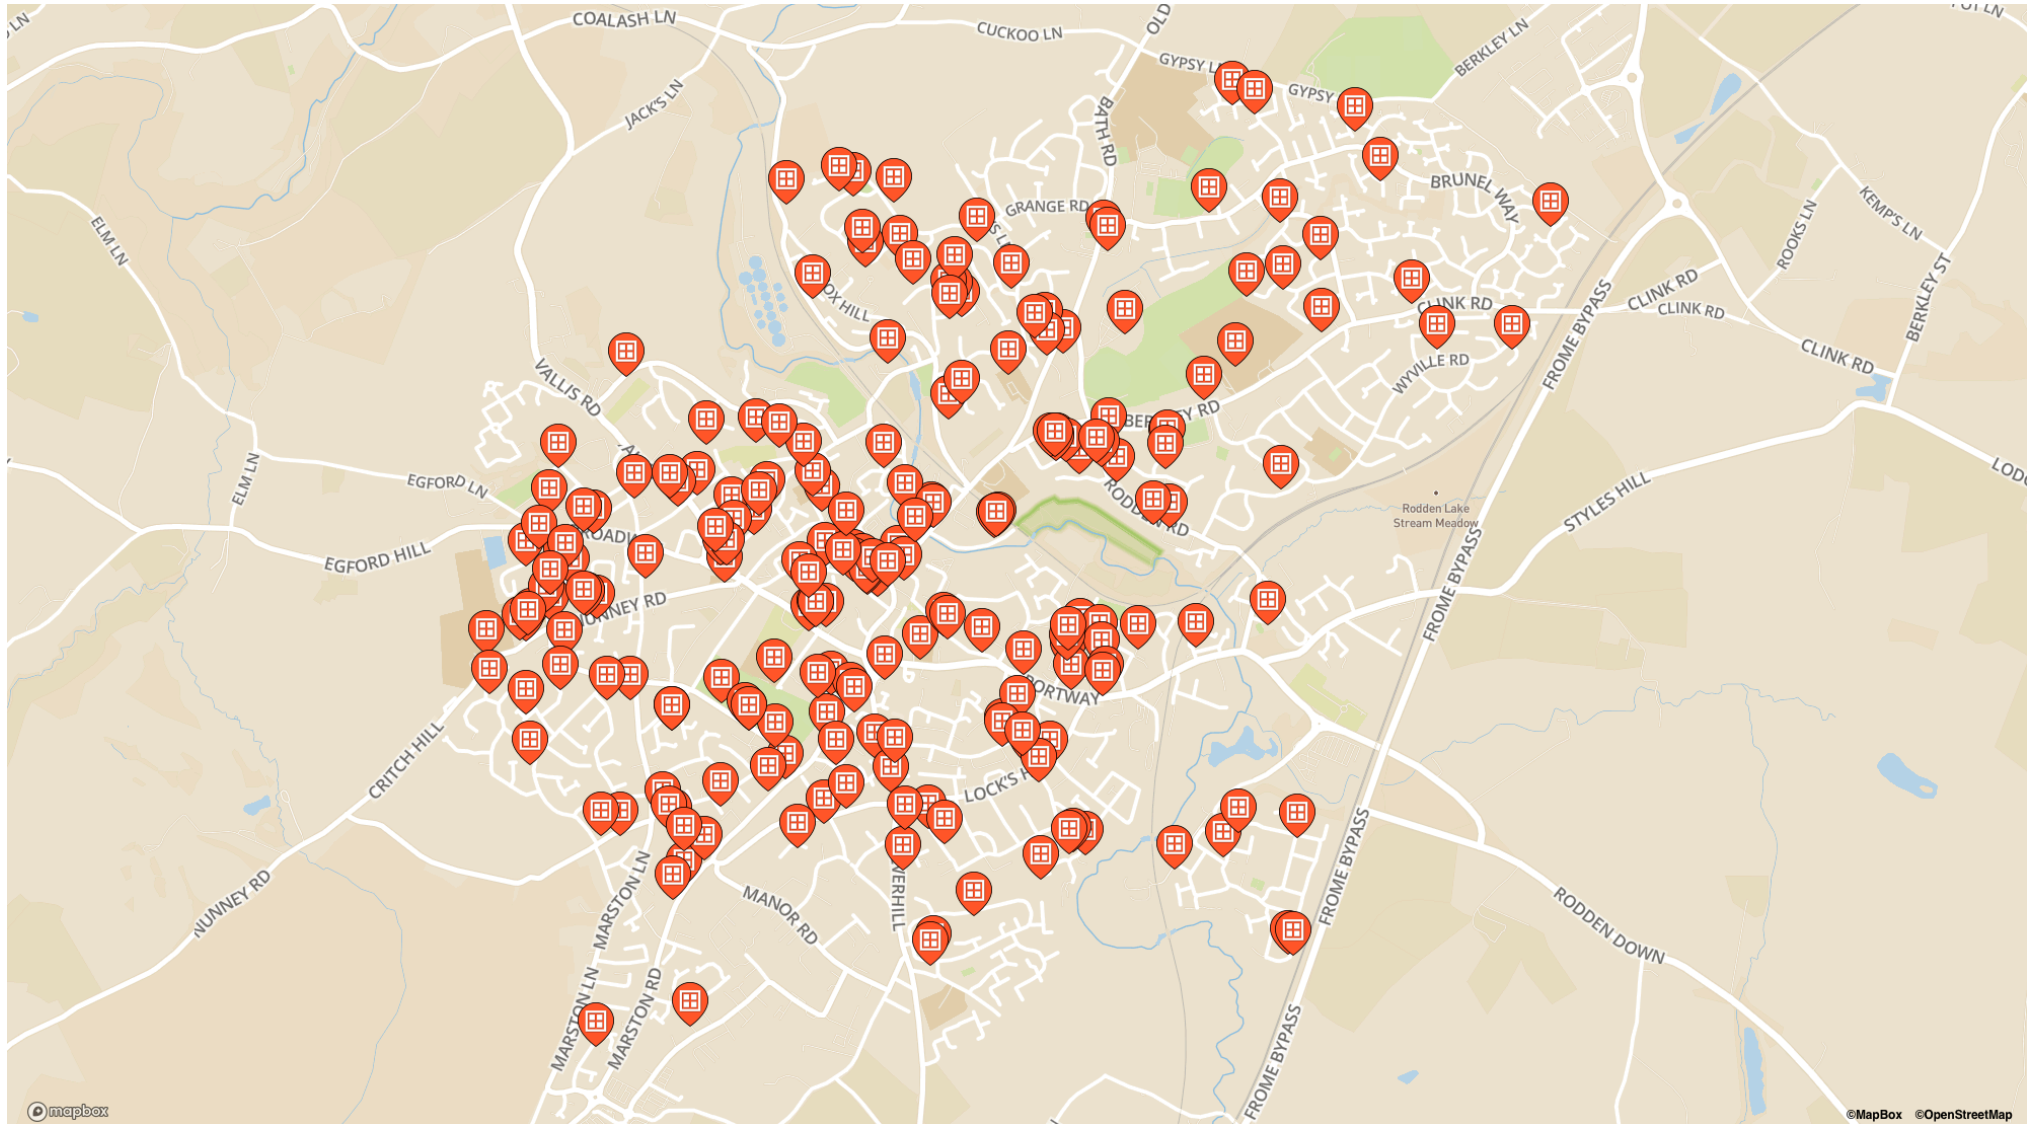

Frome 2024

1-4 Mar 2024, 5:30pm - 10pm