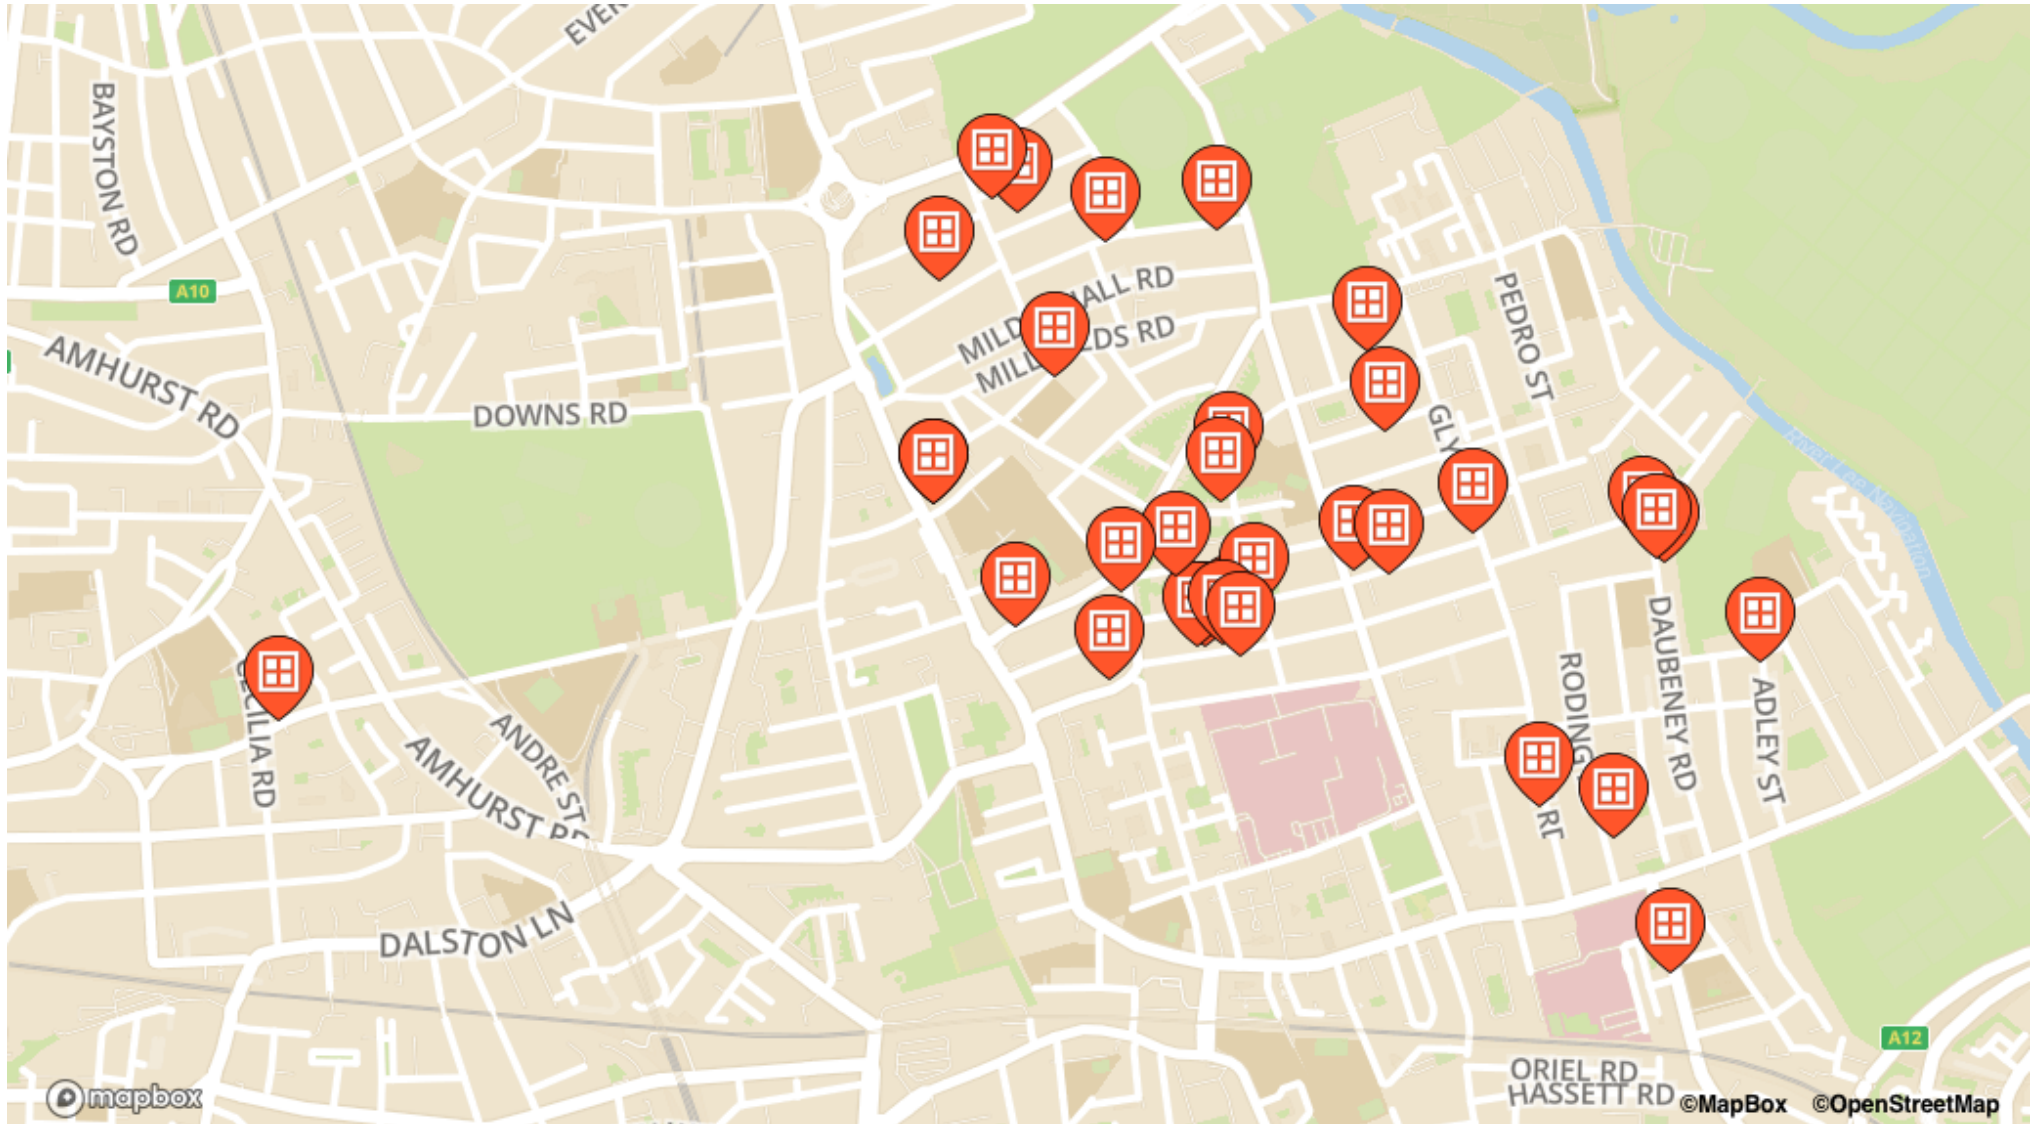

Homerton & Clapton, London 2024

29 Feb-3 Mar 2024, 6pm-9pm