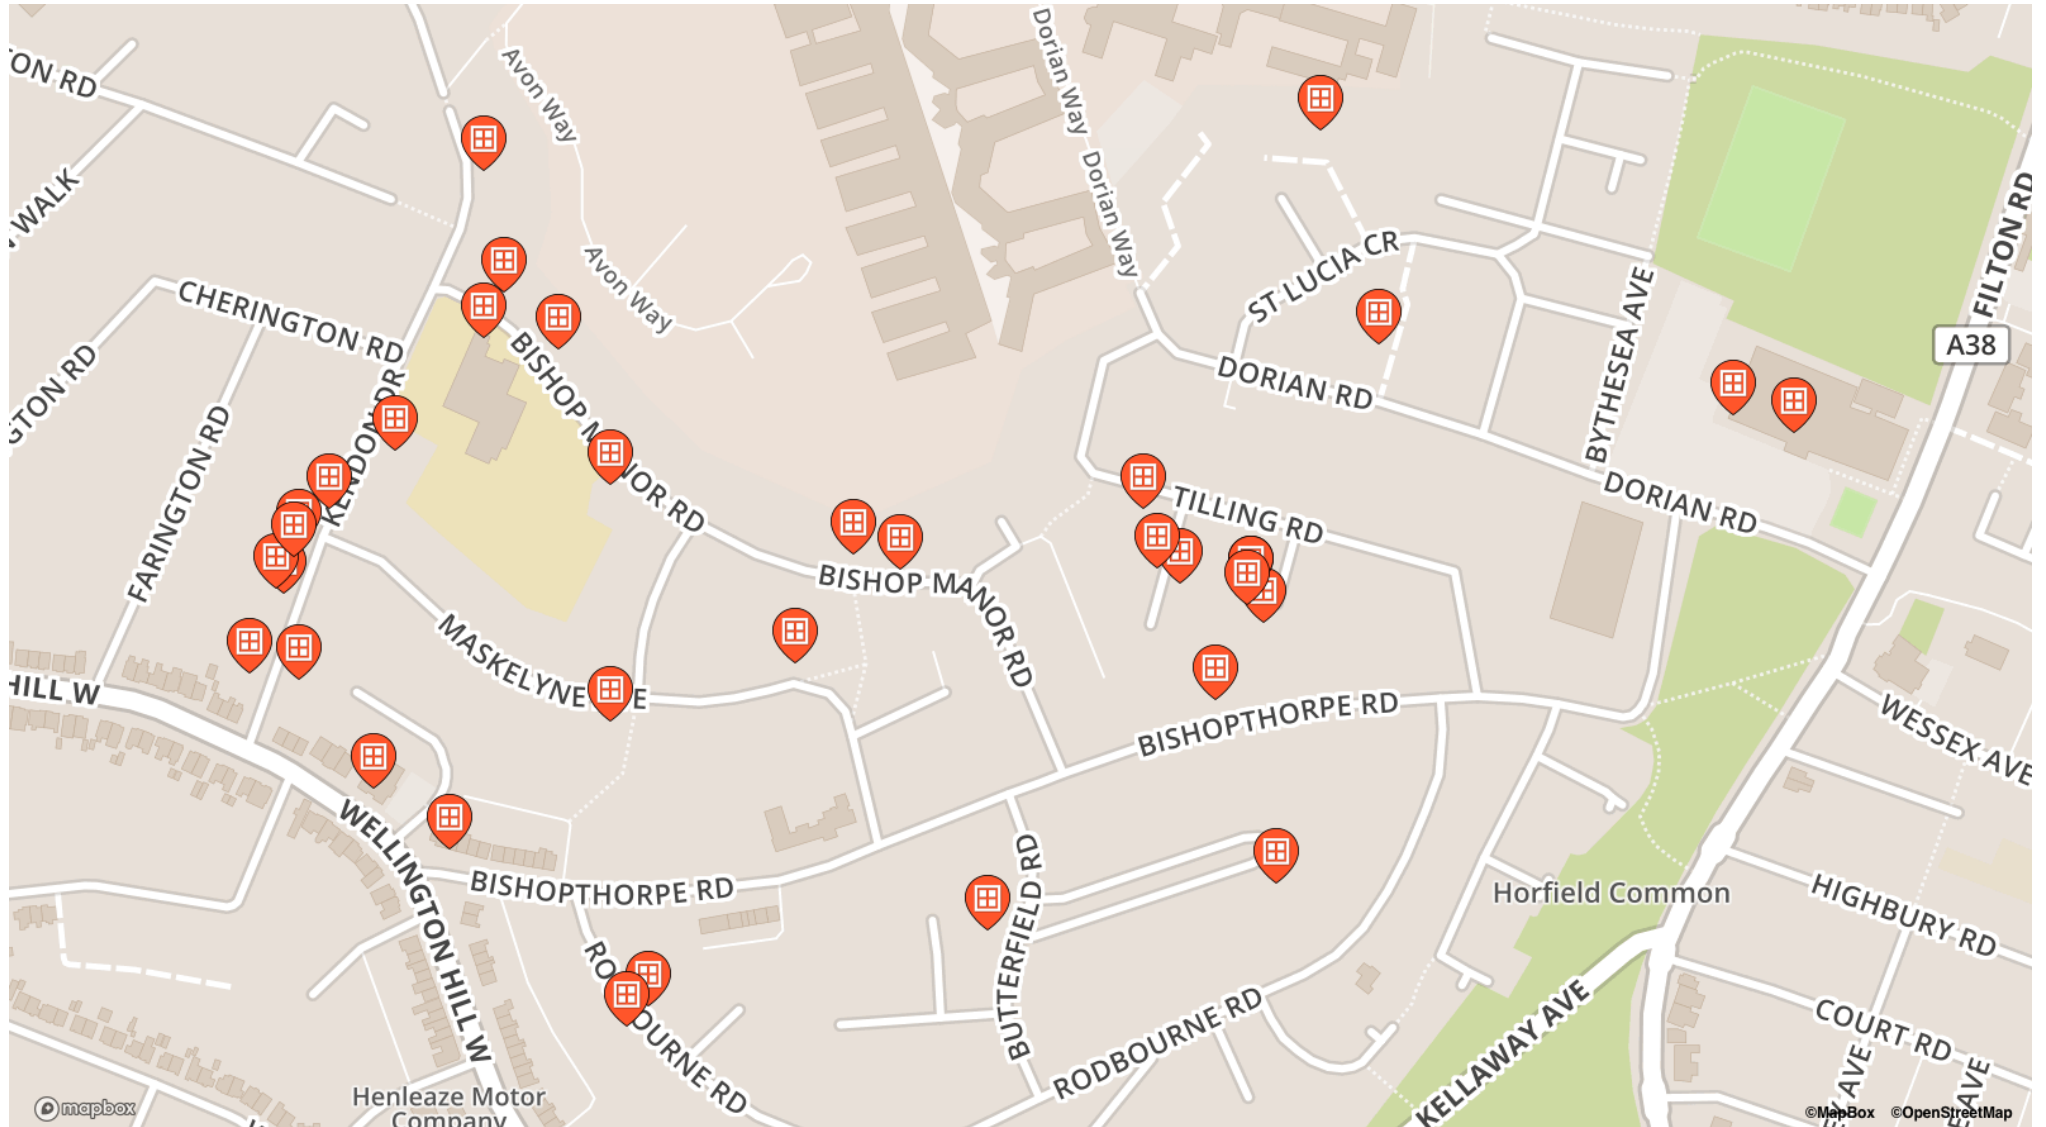

Manor Farm, Bristol 2019

1-2 Mar 2019, 6-9