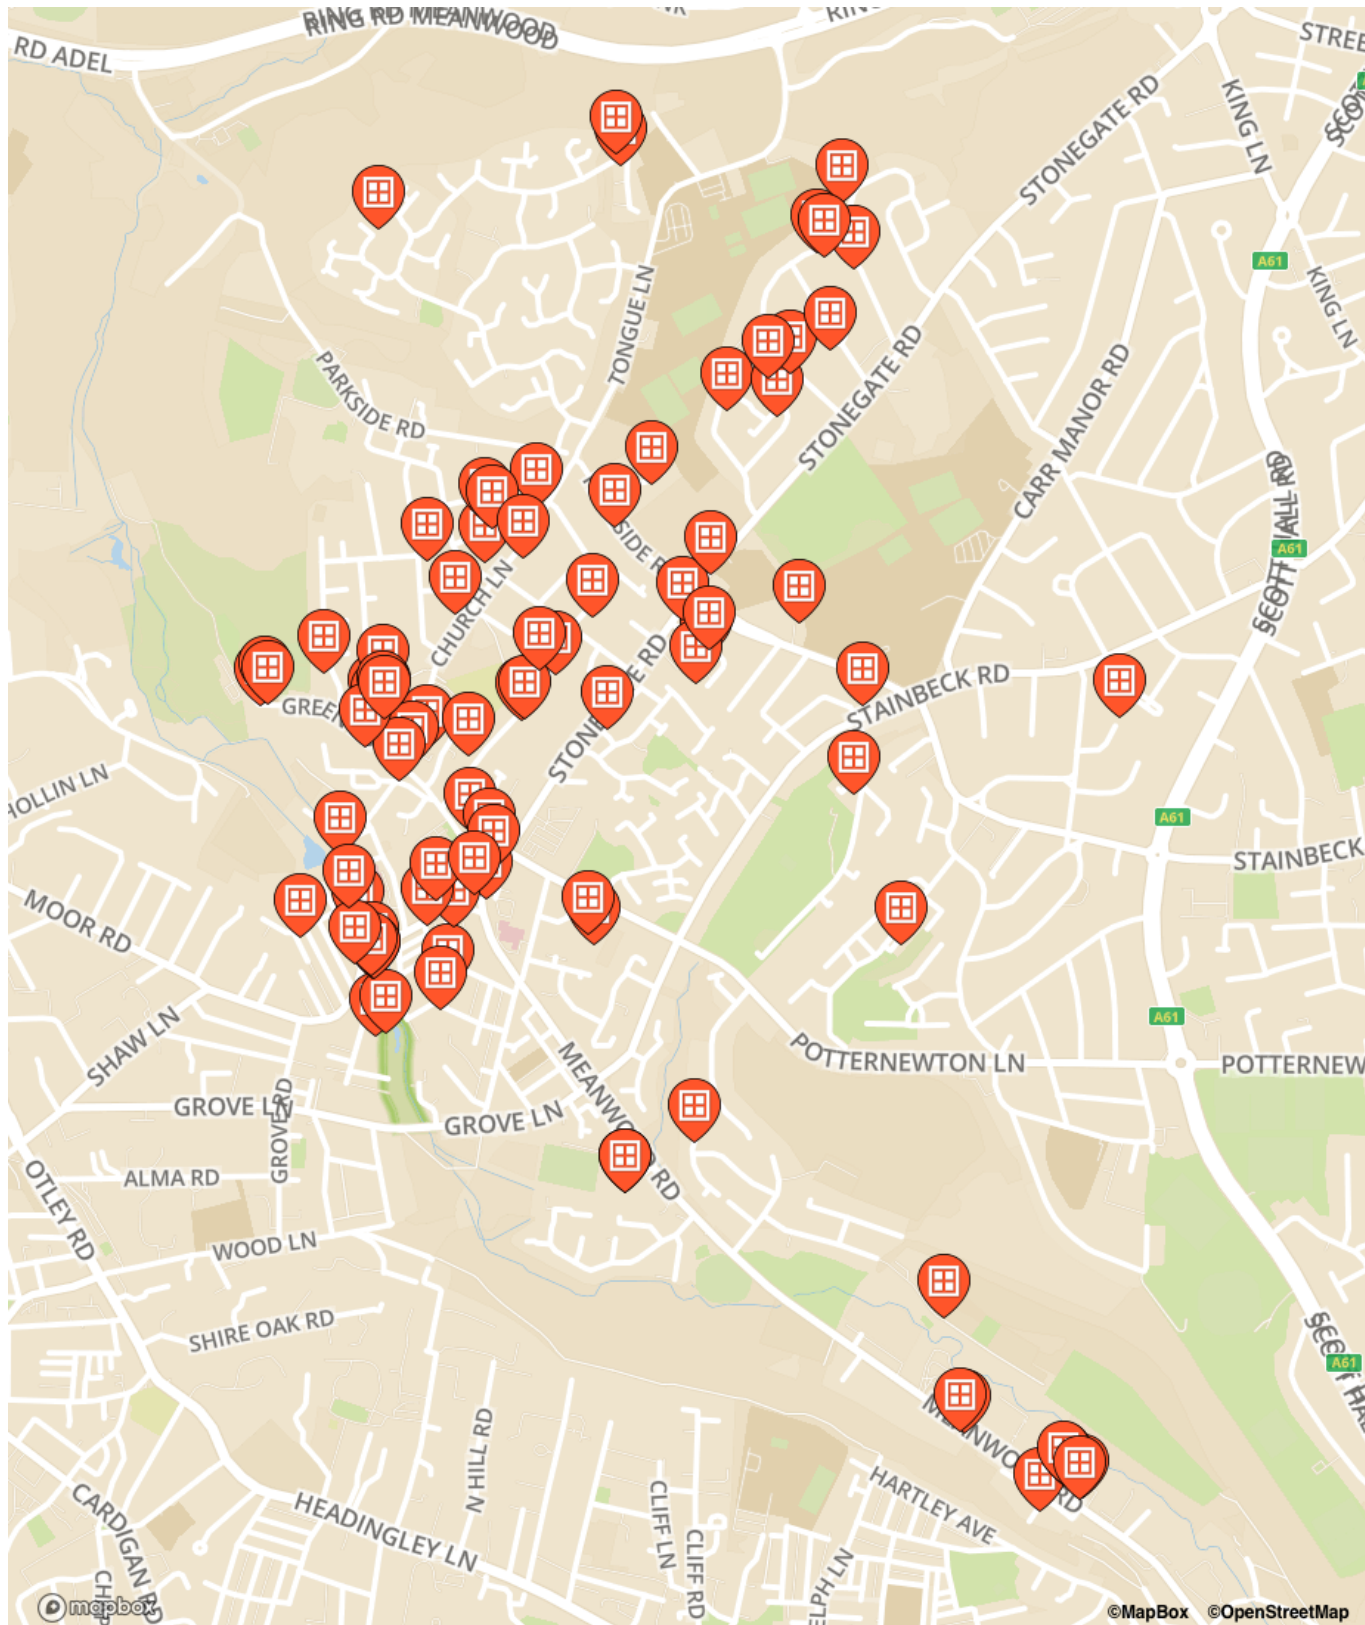

Meanwood's Window Wanderland 2022

25-27 Mar 2022, 6pm-9pm

Meanwood's Window Wanderland 2022

25-27 Mar 2022, 6pm-9pm

21 Carrholm Crescent

- 21, 21 Carrholm Crescent

Alder Hill Avenue

- 1, Alder Hill Avenue
- 9, Alder Hill Avenue
- 12B, Alder Hill Avenue
- 20, Alder Hill Avenue

Beckhill Approach

- 10, Beckhill Approach

Beckhill Avenue

- 57, Beckhill Avenue

Bentley Mount

- 19, Bentley Mount

Brookfield Road

- 11, Brookfield Road
- 17, Brookfield Road

- 58, Stone Mill Court

Stonegate Road

- Junction bar, 3, Stonegate Road
- 12, Stonegate Road
- Flat B Stone Gates, Stonegate Road

Stretton Avenue

- 22, Stretton Avenue

Sugar Well Road

- Meanwood Valley Urban Farm Epicenter building, Sugar Well Road

Sunset Road

- 9, Sunset Road

Towers Way

- 23, Towers Way

Wharfedale Grove

- 9, Wharfedale Grove

Woodlea Lane

- 34, Woodlea Lane
- 69, Woodlea Lane