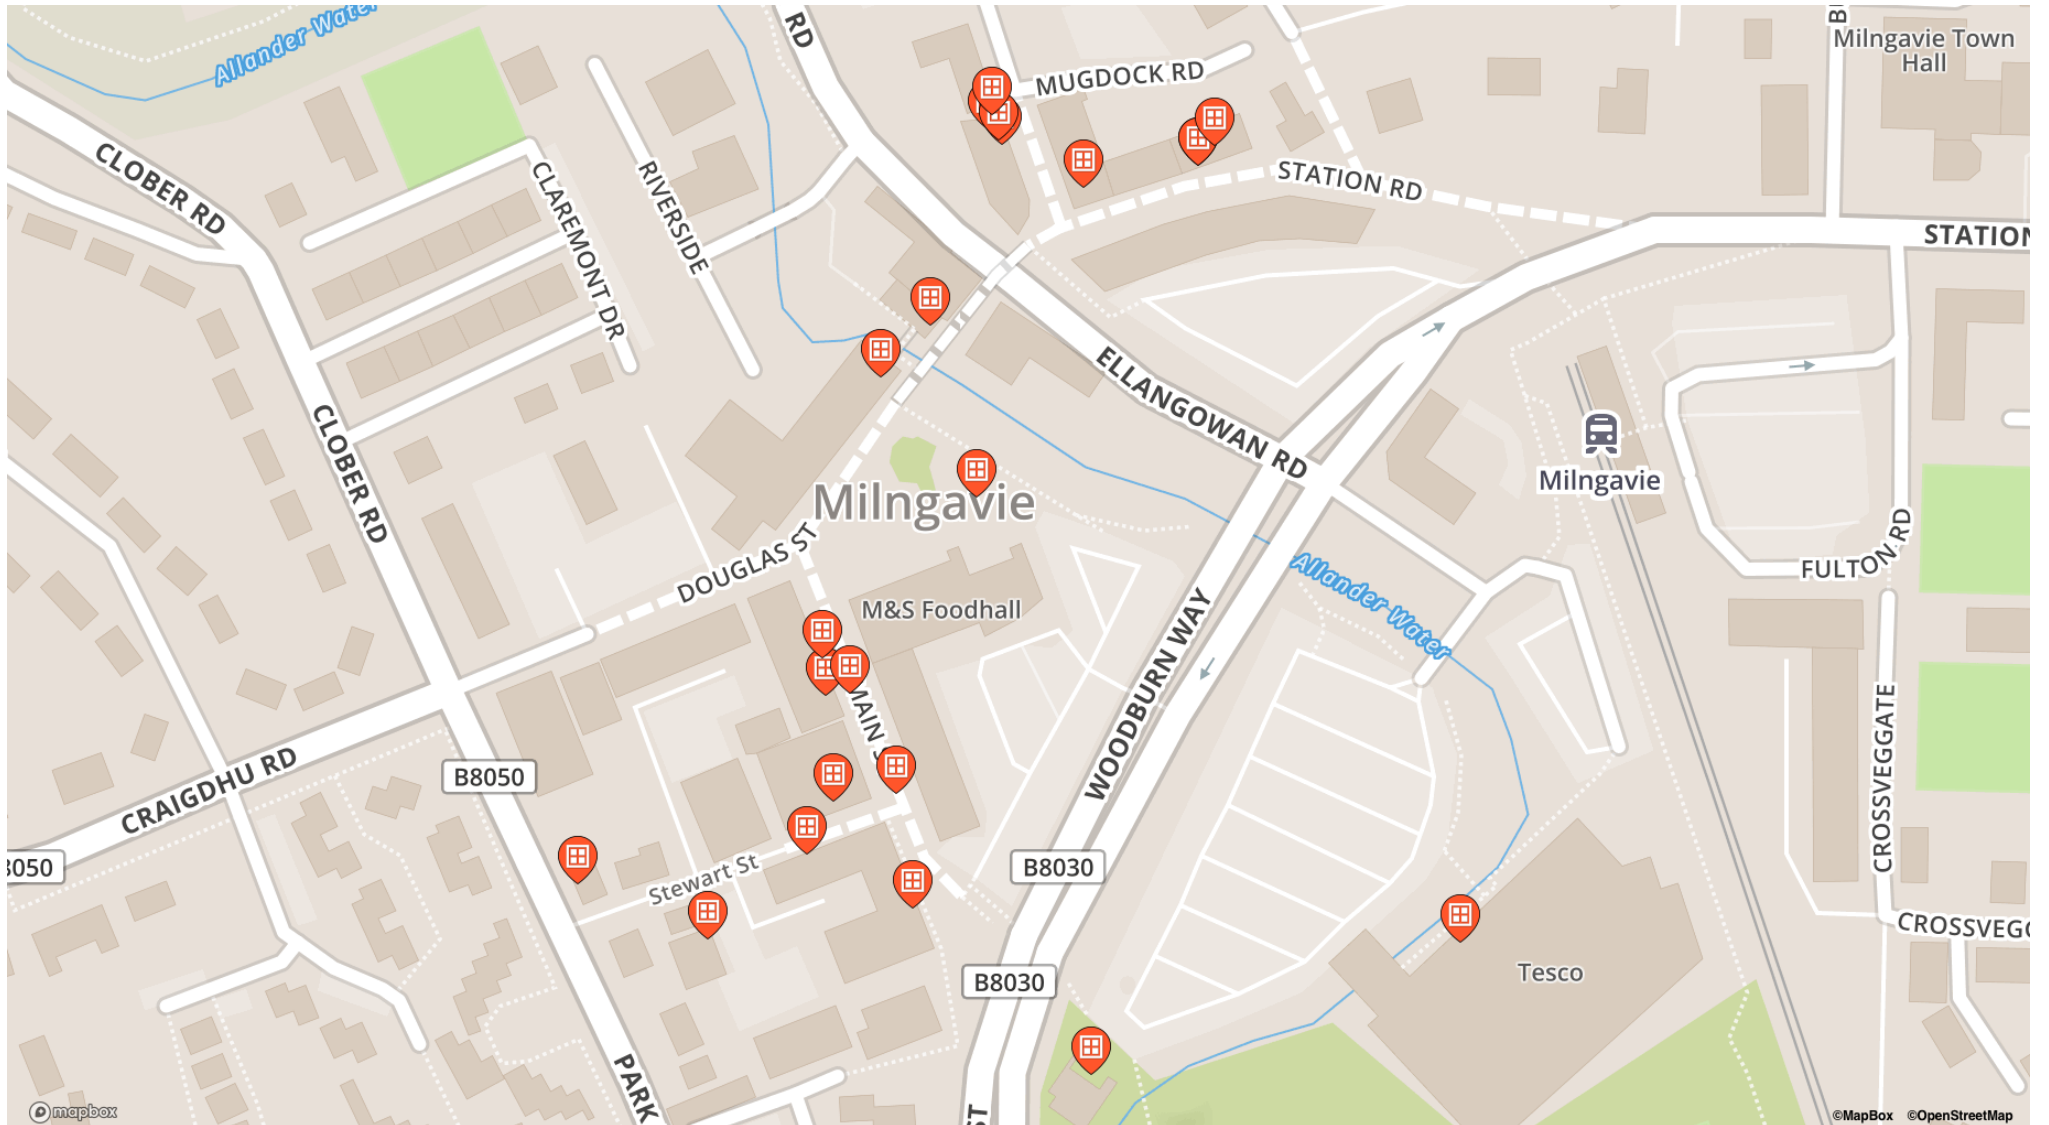

Milngavie 2019

9-10 Feb 2019, 6pm - 9pm