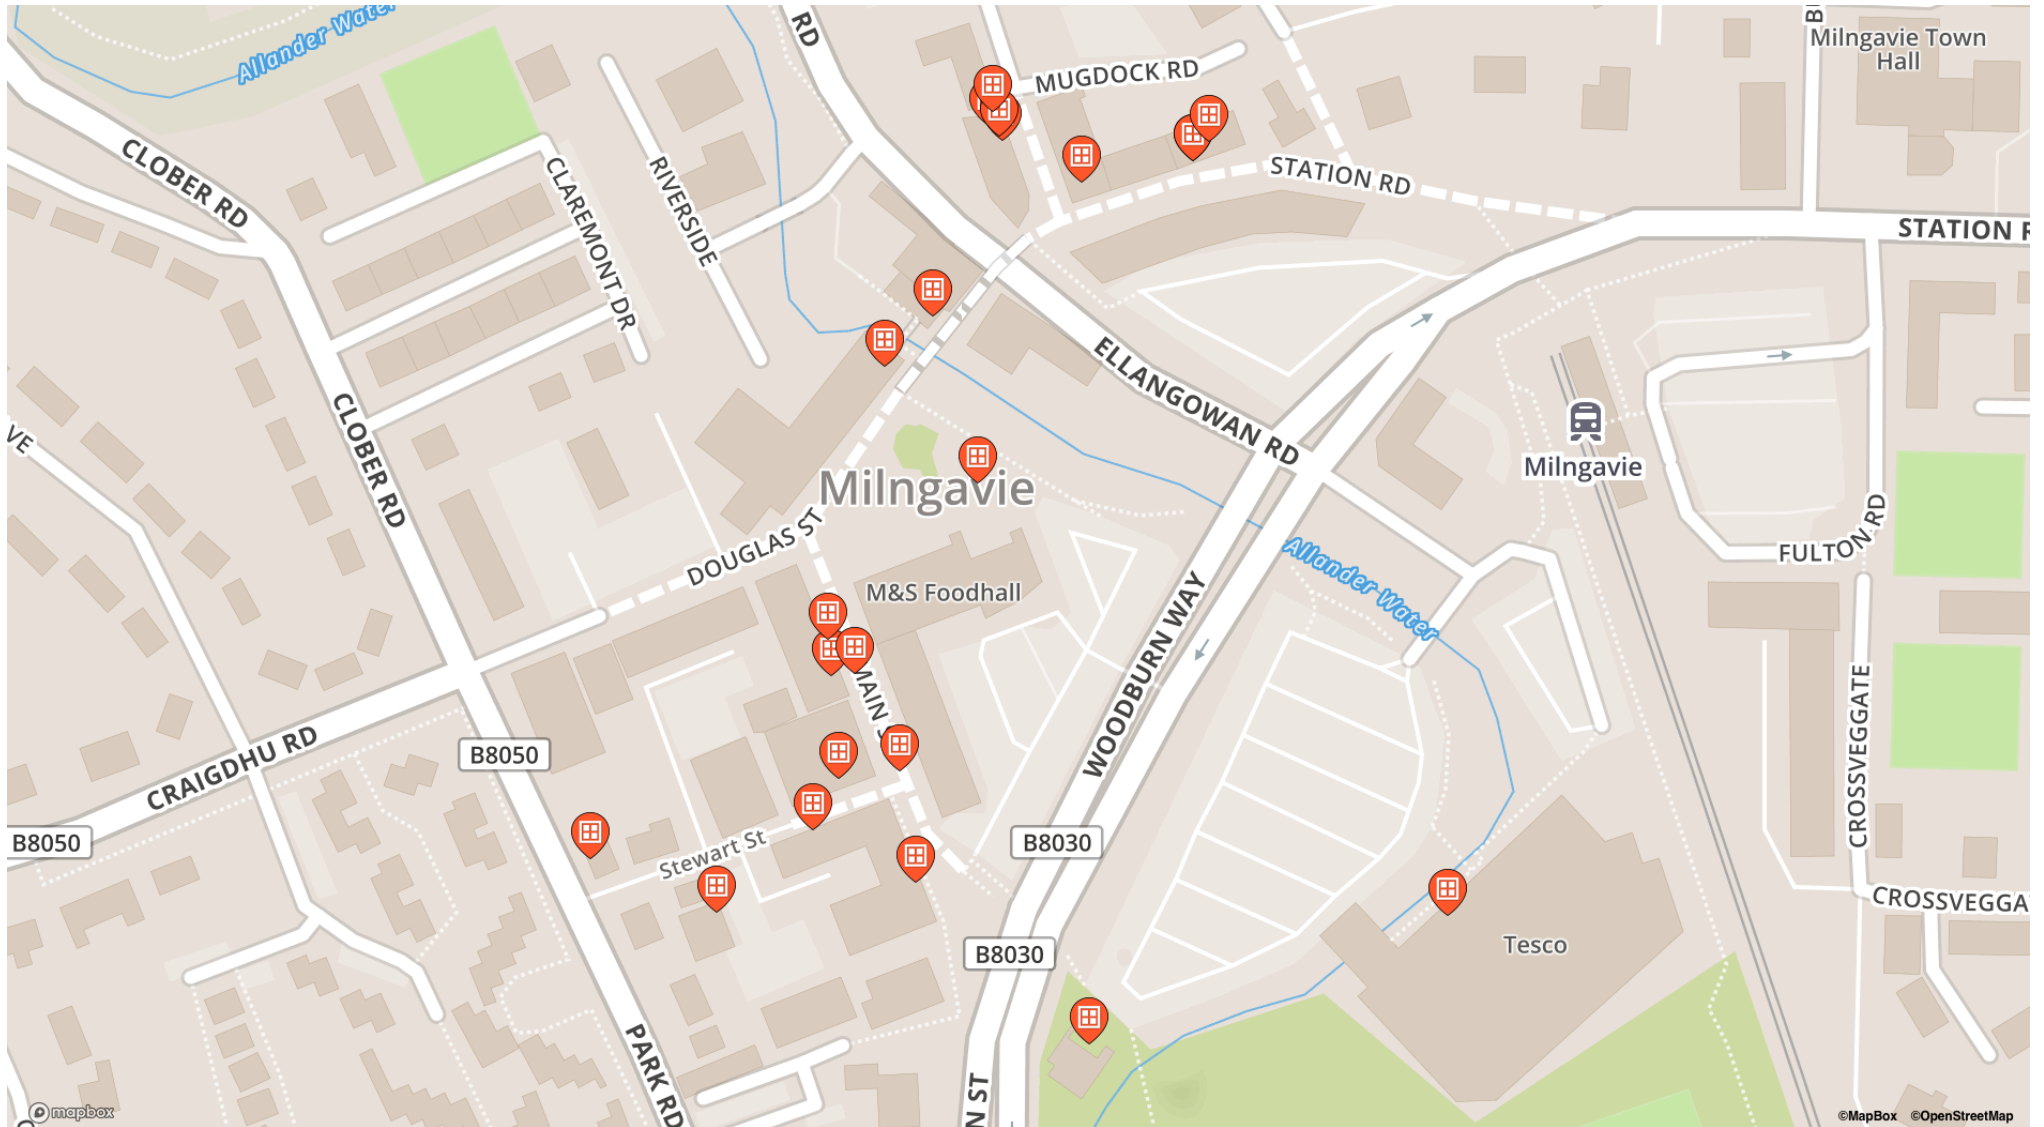

Milngavie 2019

9-10 Feb 2019, 6pm - 9pm

Milngavie 2019

9-10 Feb 2019, 6pm - 9pm

Windows on the map

Douglas Street

- Greggs, 6, Douglas Street
- Fraser Centre, 7, Douglas Street
- Costa coffee, 8, Douglas Street

Gavin's Mill Road

- Gavin's Mill, 3, Gavin's Mill Road
- Tesco, 7, Gavin's Mill Road

Main Street

- Ruby Red, 12, Main Street
- Milngavie Orthodontics, 13, Main Street
- Driftwood Lifestyle Boutique, 16, Main Street
- Baxters Newsagents, 20, Main Street
- Cancer research, 24, Main Street
- Oxfam, 40, Main Street
- Finsbay, 44, Main Street

Dunlop Place

- 5, Dunlop Place
- 5, Dunlop Place

Ellangowan Road

- Carers Link, 1, Ellangowan Road

Hillcrest Street

- 6, Hillcrest Street

Keystone Quadrant

- 10, Keystone Quadrant

Main Street

- Cancer research, 24, Main Street

Moor Road

- 10, Moor Road