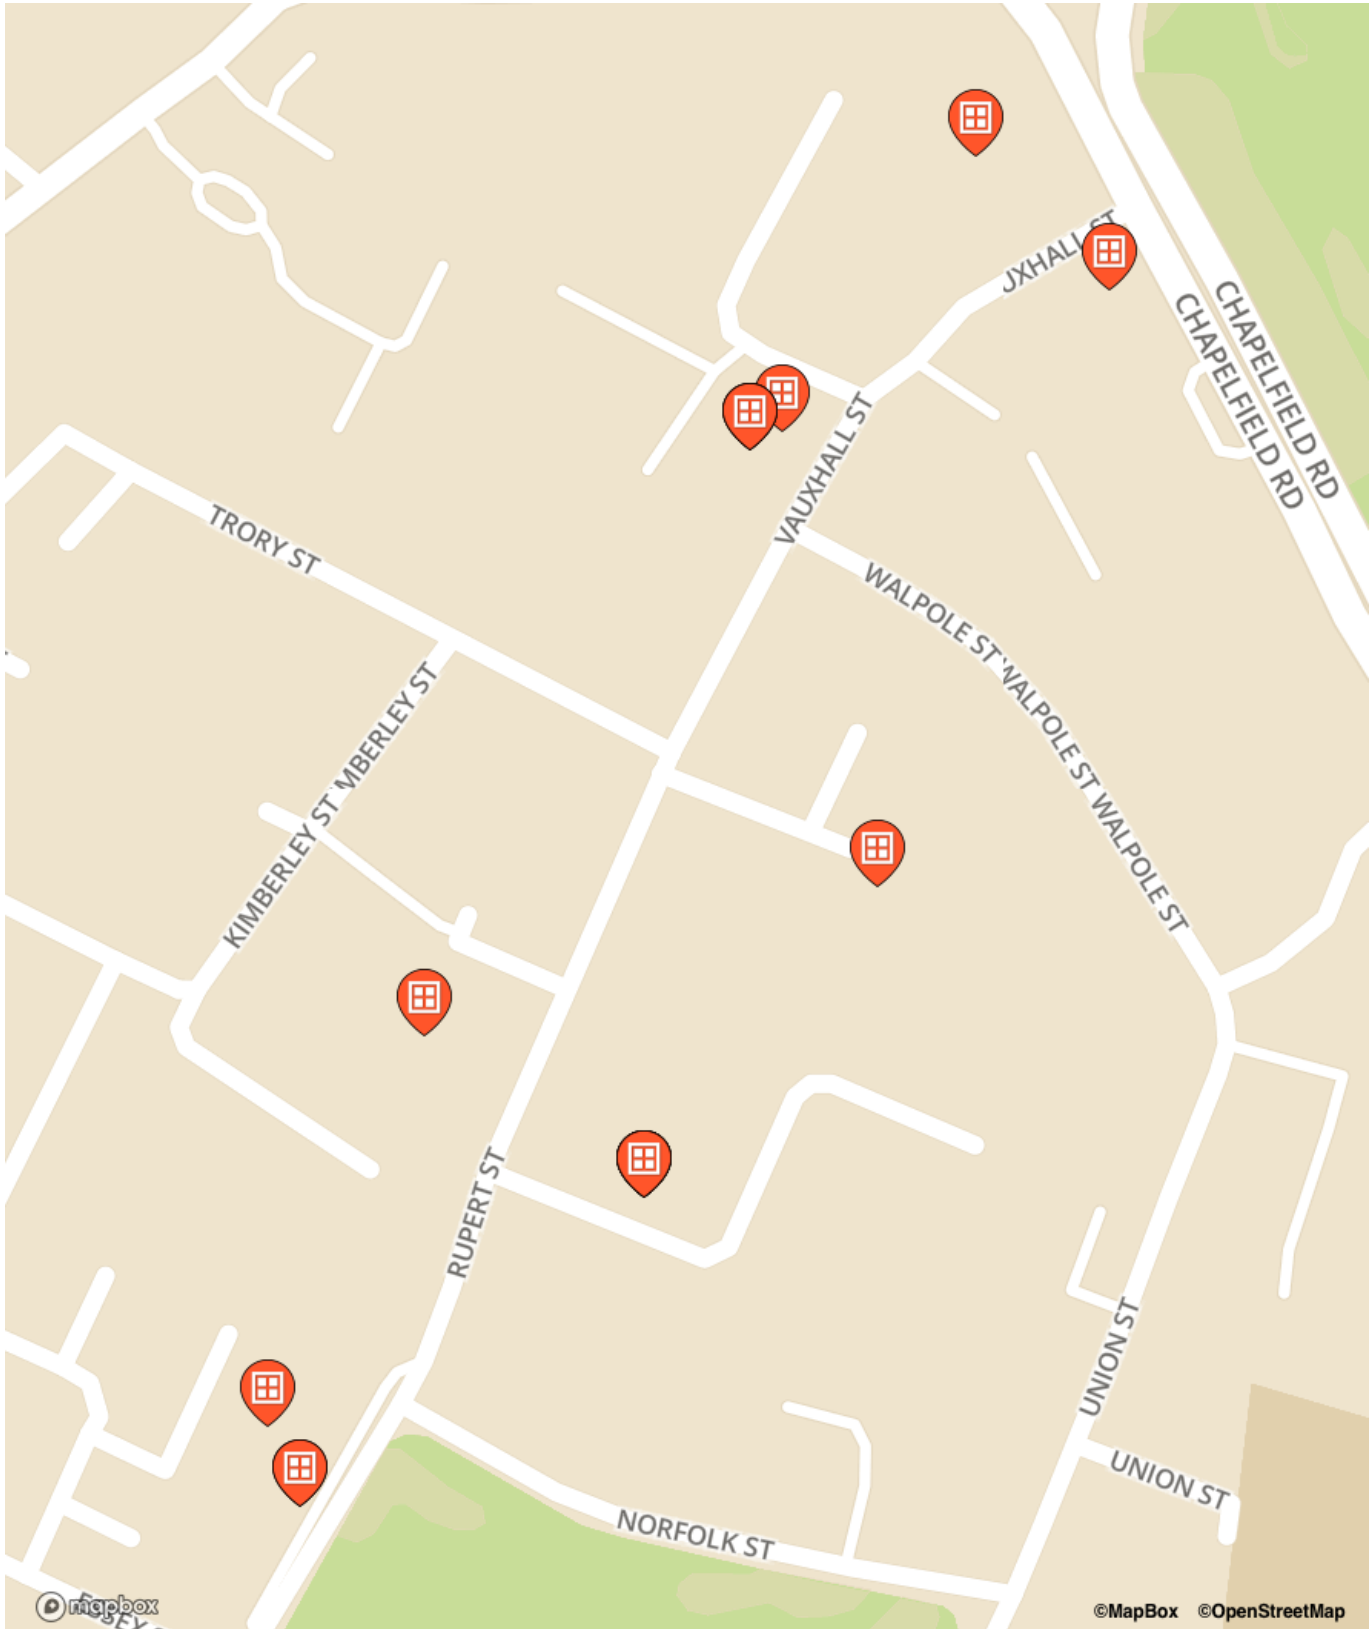

Norwich 2020

13-15 Feb 2020, 5 - 7pm

Norwich 2020

13-15 Feb 2020, 5 - 7pm

Windows on the map

34 Globe Place

- Norsecare, Bishop Herbert House, 34 Globe Place

Chapelfield Road

- Chapelfield Veterinary Partnership, 21, Chapelfield Road

Globe Place

- 1, Globe Place
- 2, Globe Place
- 7, Globe Place
- 23, Globe Place
- 45, Globe Place
- 47, Globe Place

Johnson Place

- 38, Johnson Place

Suffolk Square

- Vauxhall Street Pharmacy, 22, Suffolk Square
- Relate, 25, Suffolk Square
- Jenny Lind Room (Old Post Office), Suffolk Square

Vauxhall Street

- 33, Vauxhall Street
- 38, Vauxhall Street
- 46 Vauxhall Street, Vauxhall Street
- 58, Vauxhall Street
- 86, Vauxhall Street

Windows outside the map area

Earlham Road

- 111, Earlham Road

Havelock Road

- 25, Havelock Road

Johnson Place

- The Hamlet Charity, The Hamlet Charity, Johnson Place

Kingsley Road