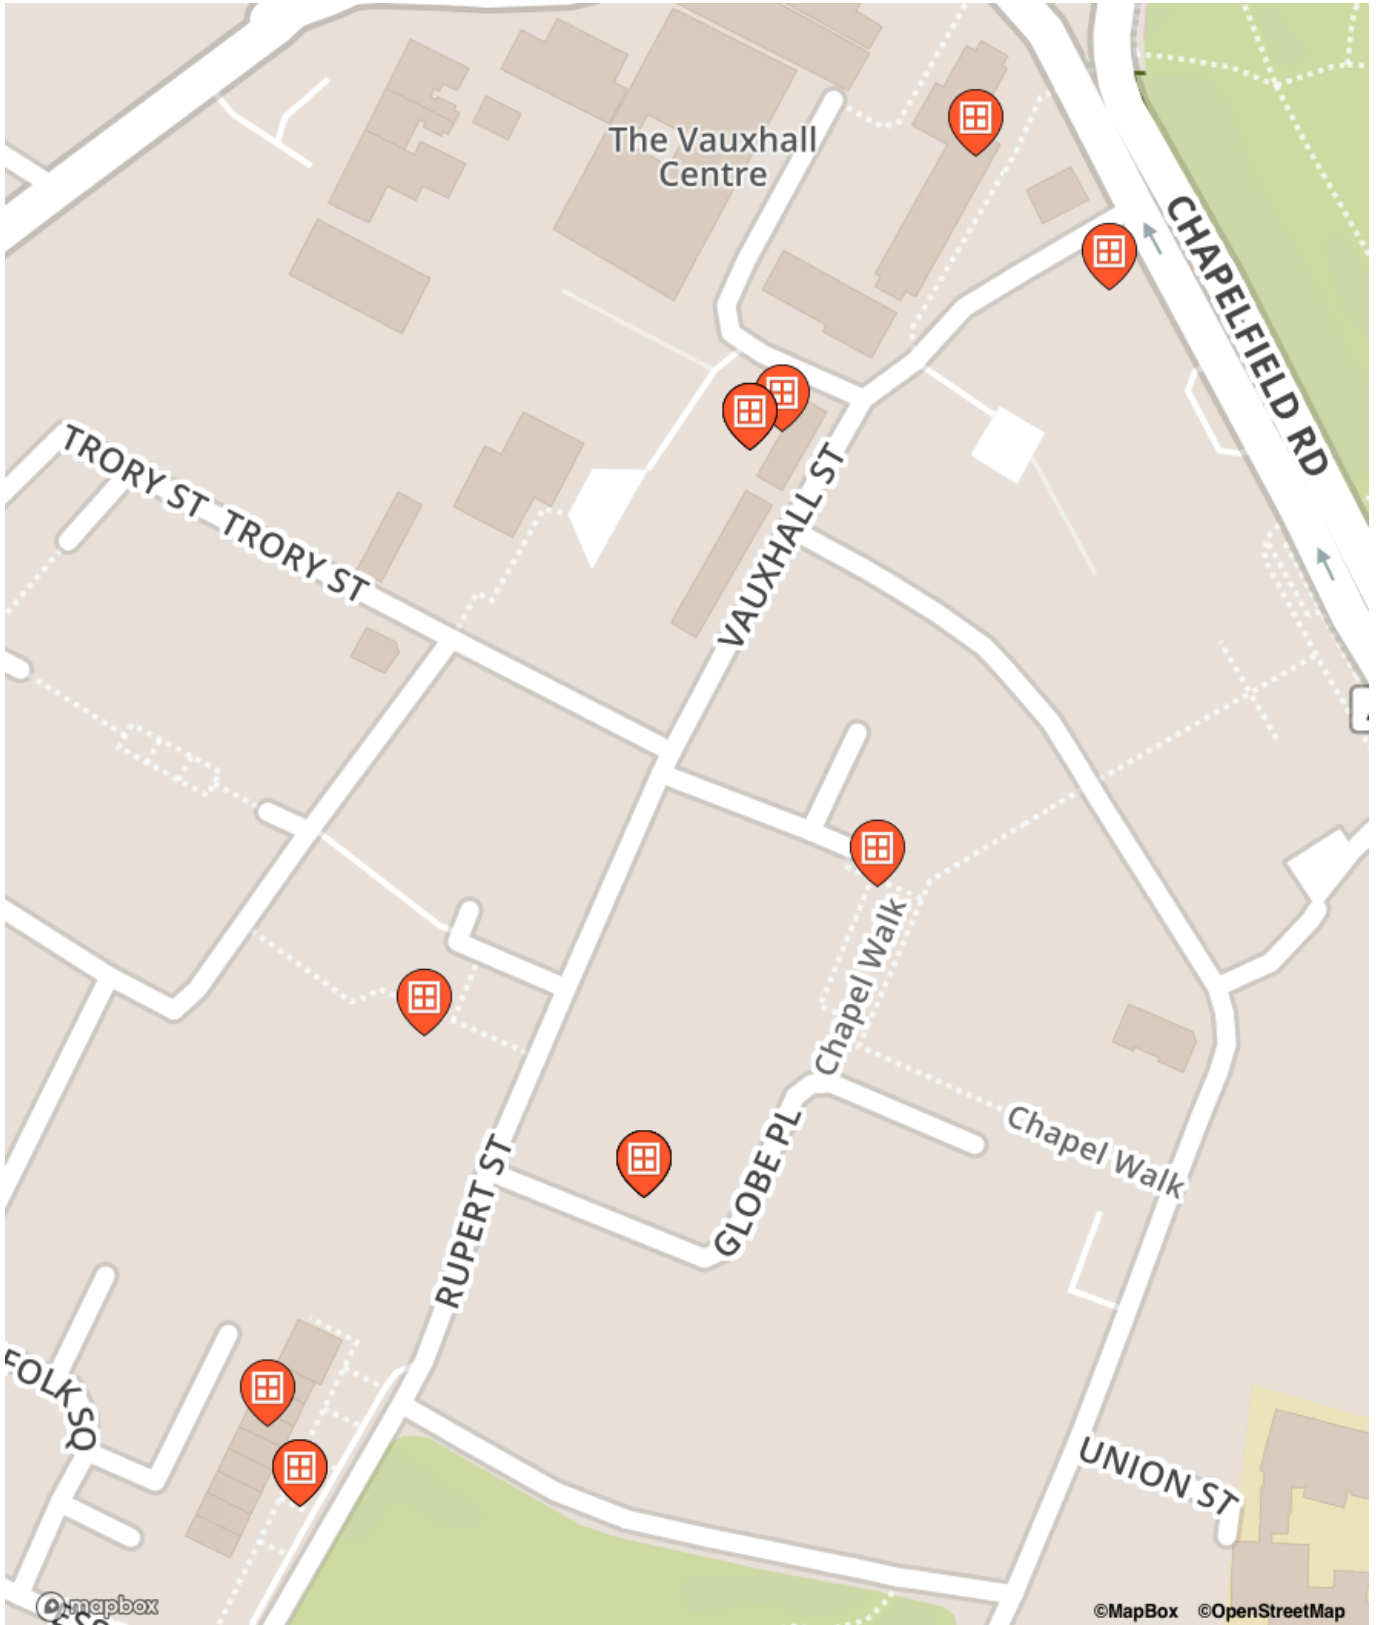

Norwich 2020

13-15 Feb 2020, 5 - 7pm

Norwich 2020

13-15 Feb 2020, 5 - 7pm

Windows on the map

34 Globe Place

- Norsecare, Bishop Herbert House, 34 Globe Place

Chapelfield Road

- Chapelfield Veterinary Partnership, 21, Chapelfield Road

Globe Place

- 1, Globe Place
- 2, Globe Place
- 7, Globe Place
- 23, Globe Place
- 45, Globe Place
- 47, Globe Place

Johnson Place

- 38, Johnson Place

Suffolk Square

- Vauxhall Street Pharmacy, 22, Suffolk Square
- Relate, 25, Suffolk Square
- Jenny Lind Room (Old Post Office), Suffolk Square

Vauxhall Street

- 33, Vauxhall Street
- 38, Vauxhall Street
- 46 Vauxhall Street, Vauxhall Street
- 58, Vauxhall Street
- 86, Vauxhall Street

Windows outside the map area

Earlham Road

- 111, Earlham Road

Havelock Road

- 25, Havelock Road

Johnson Place

- The Hamlet Charity, The Hamlet Charity, Johnson Place

Kingsley Road