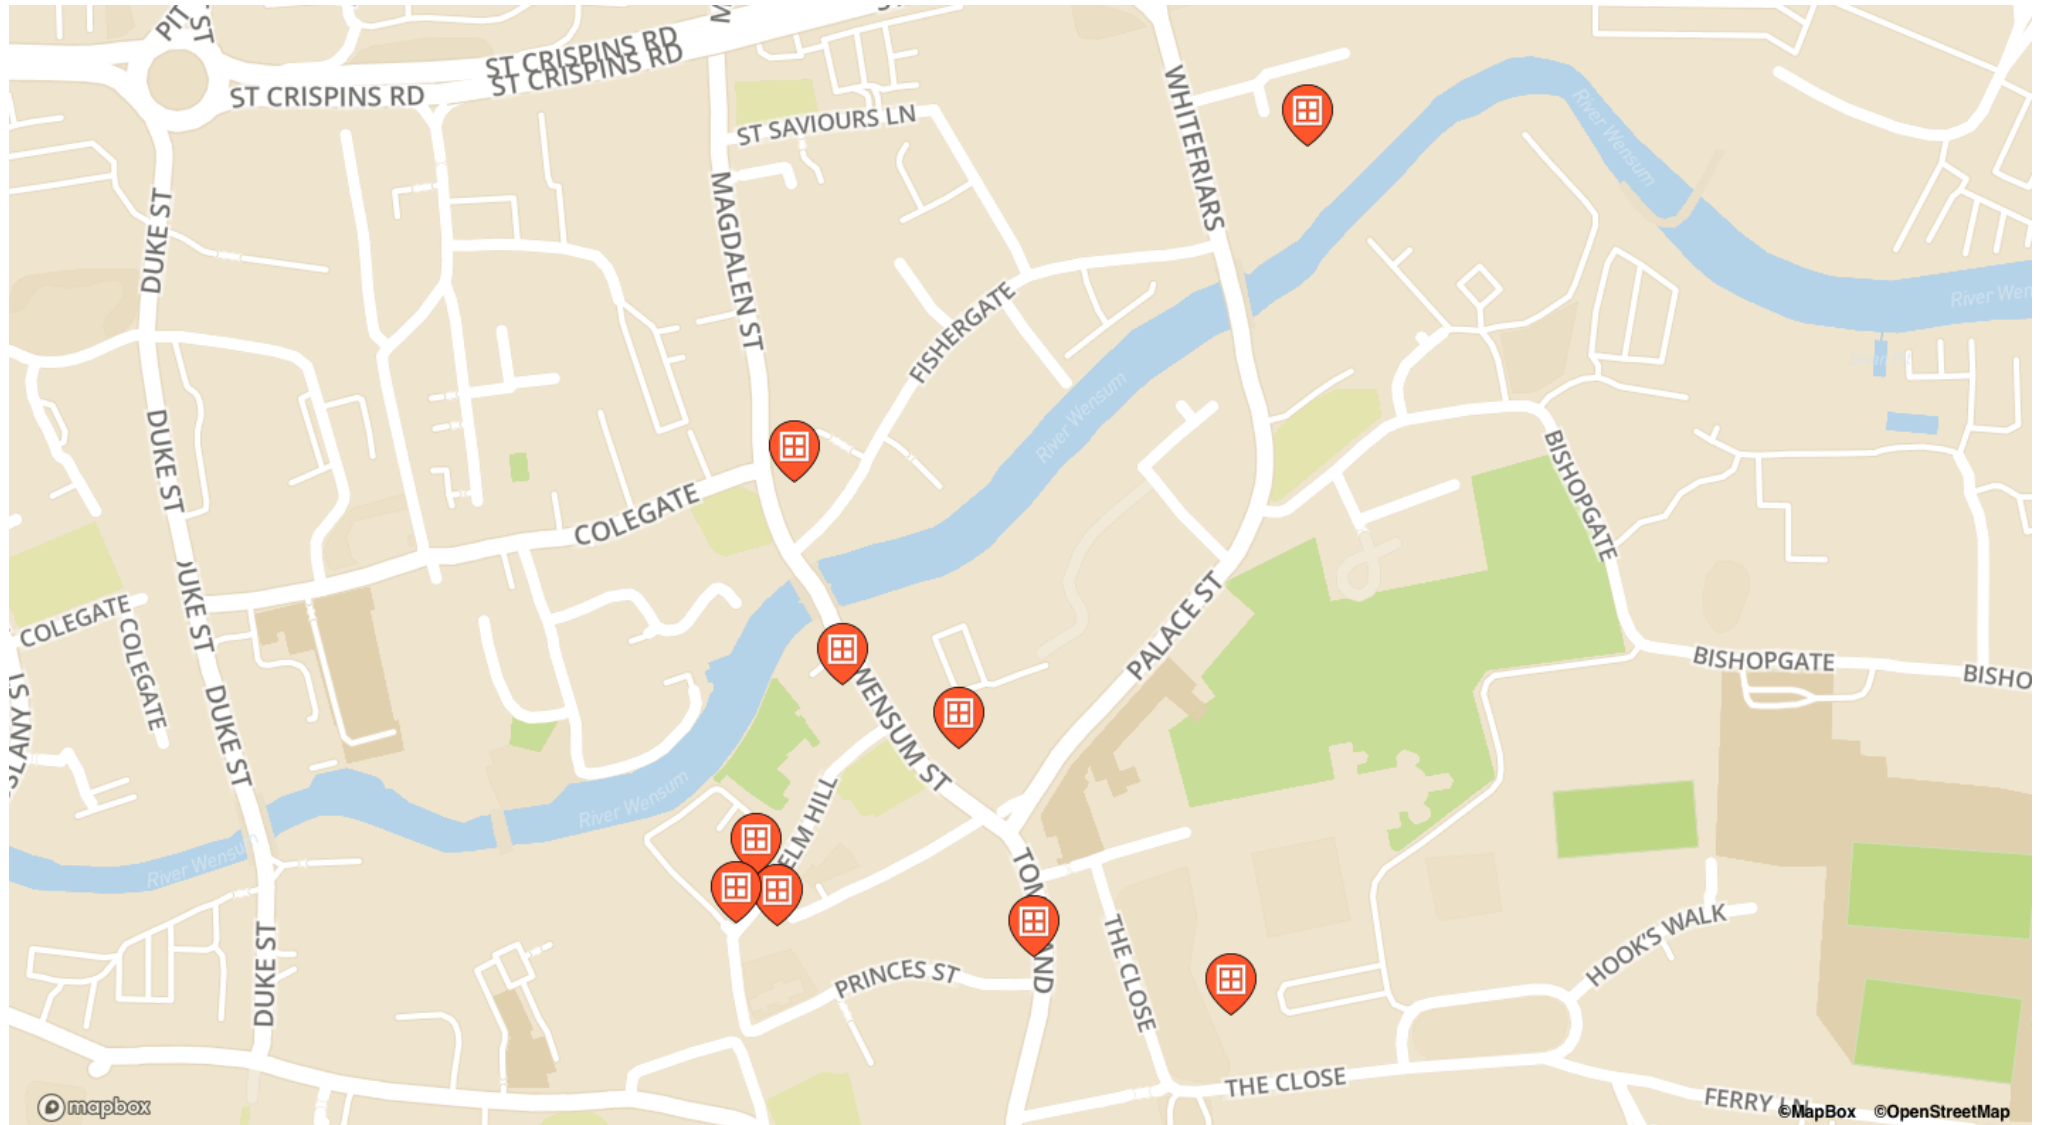

The Cathedral Quarter 1578

24 Feb-31 Mar 2023, 18:00-20:00

The Cathedral Quarter 1578

24 Feb-31 Mar 2023, 18:00-20:00

Elm Hill

- Elm Hill Craft Shop, 12, Elm Hill
- The Jade Tree, 15, Elm Hill
- 20, Elm Hill

Fye Bridge Street

- Anteros Foundation, 7-15, Fye Bridge Street

Saint James Court

- Norwich Puppet Theatre, Norwich Puppet Theatre, Saint James Court

The Close

- The Norwich School, 71A, The Close

Tombland

- Tombland Books, 8, Tombland
- Maid's Head Hotel, 20, Tombland

Wensum Street

- Carberry's Cafe, 18, Wensum Street