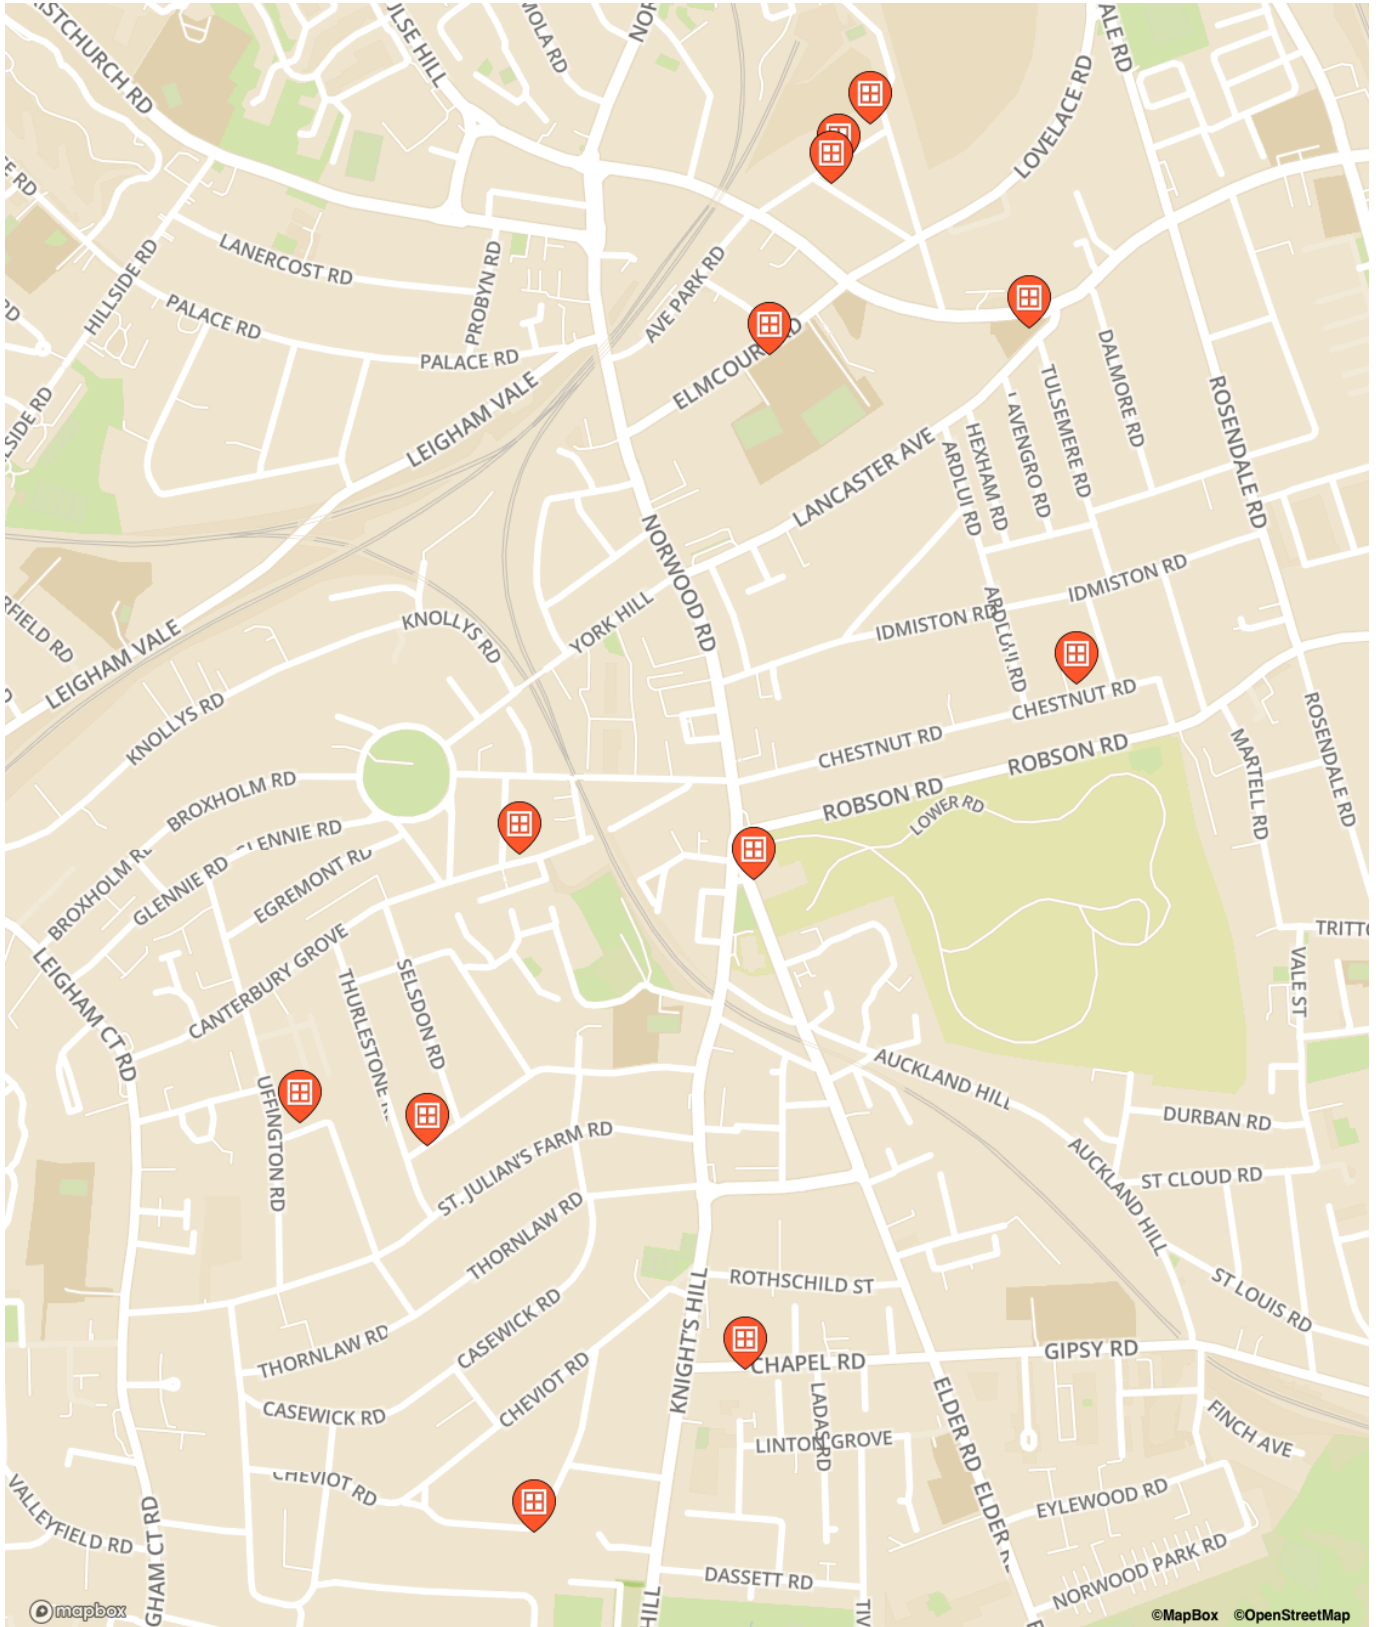

Wild Norwood 2023

26 Nov-10 Dec 2023, 6pm-9pm

Wild Norwood 2023

26 Nov-10 Dec 2023, 6pm-9pm

Birkbeck Hill

- 10, Birkbeck Hill
- 55, Birkbeck Hill

Birkbeck Place

- 3, Birkbeck Place

Canterbury Grove

- 20, Canterbury Grove

Chapel Road

- 22a, Chapel Road

Chestnut House

- 4, Chestnut House

Elmcourt Road

- The Elmgreen School, The Elmgreen School, Elmcourt Road

Norwood High Street

- West Norwood Library and Picturehouse, 1, Norwood High Street

Roxburgh Road

- 41, Roxburgh Road

Thurlby Road

- 57, Thurlby Road

Thurlow Park Road

- Rosemead Preparatory School, Thurlow Park Road

Wolfigton Road

- 99, Wolfigton Road