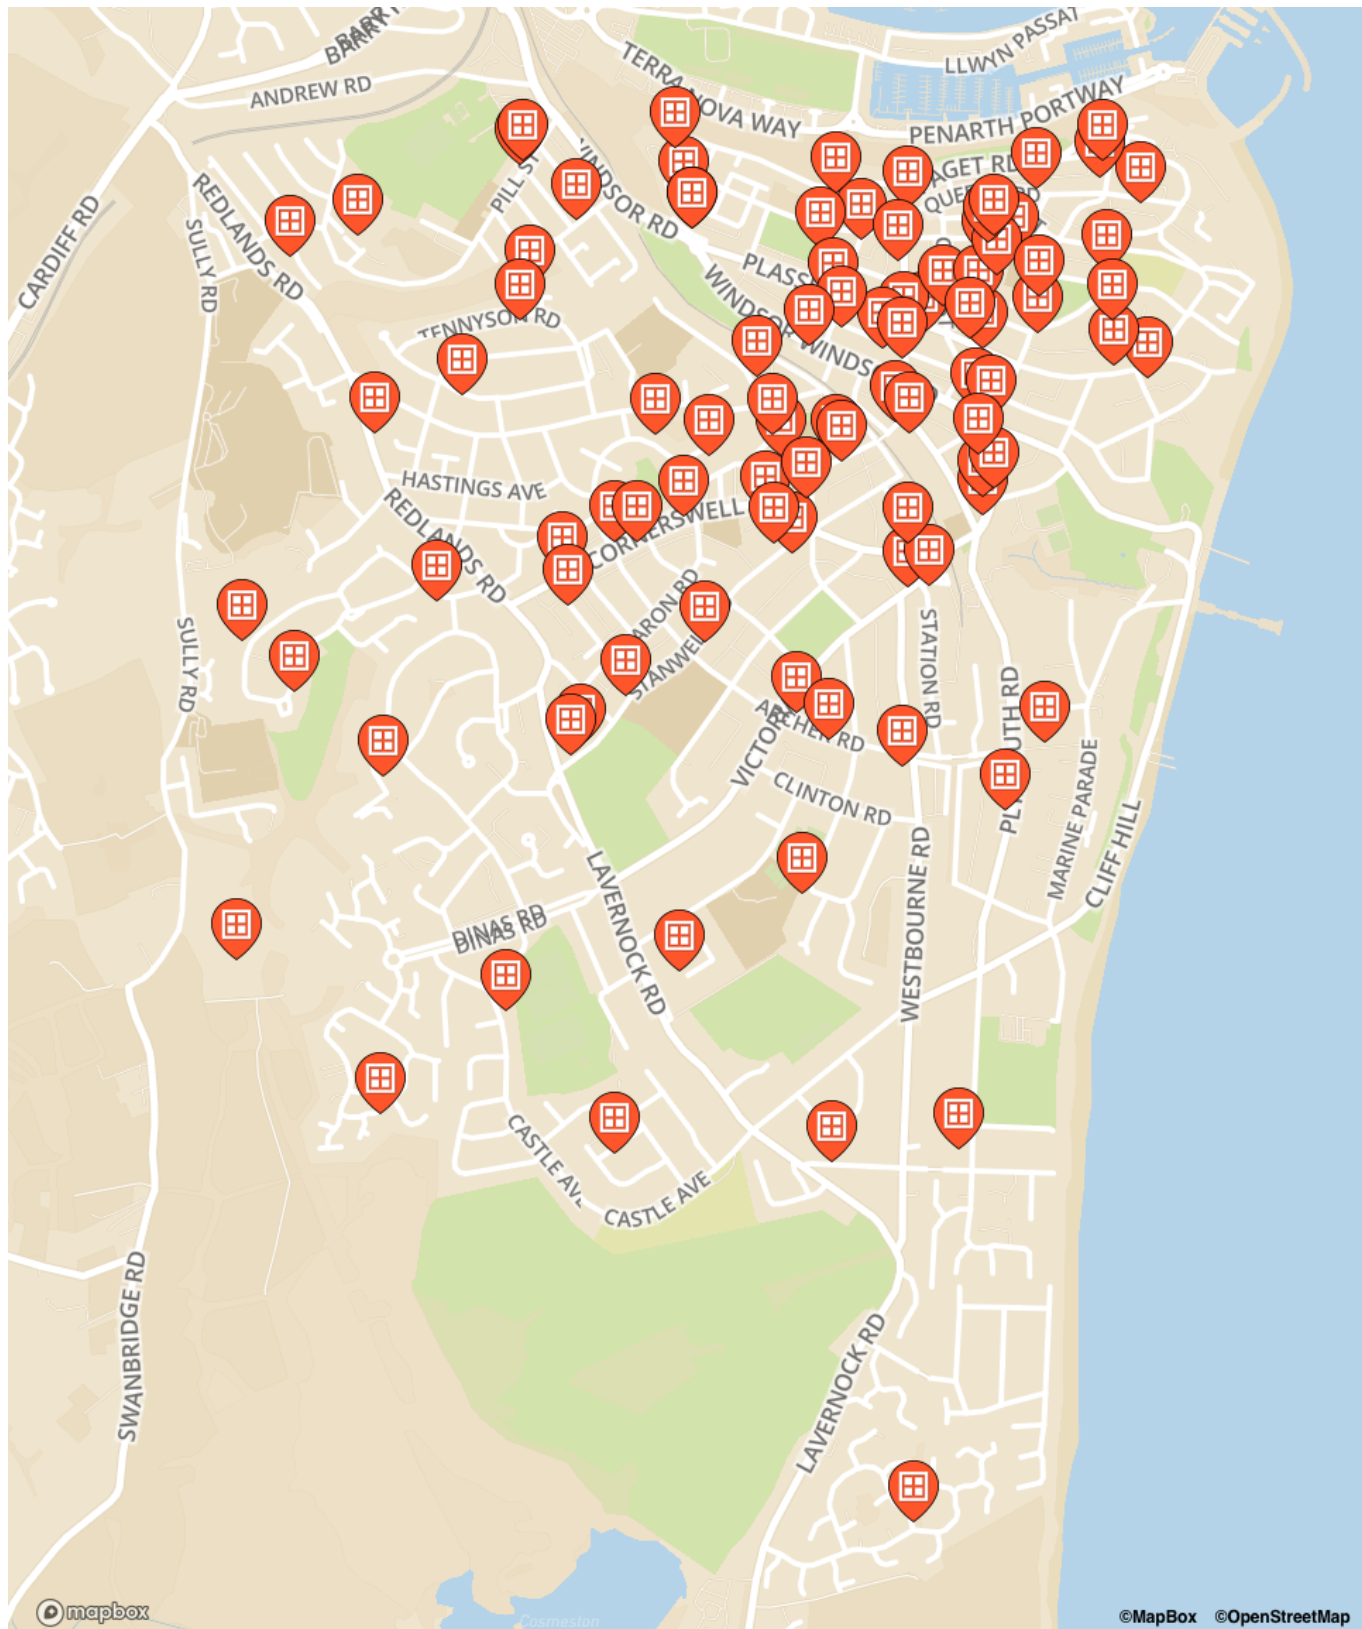

Penarth Winter Wanderland

12-13 Dec 2020, 6 - 9pm