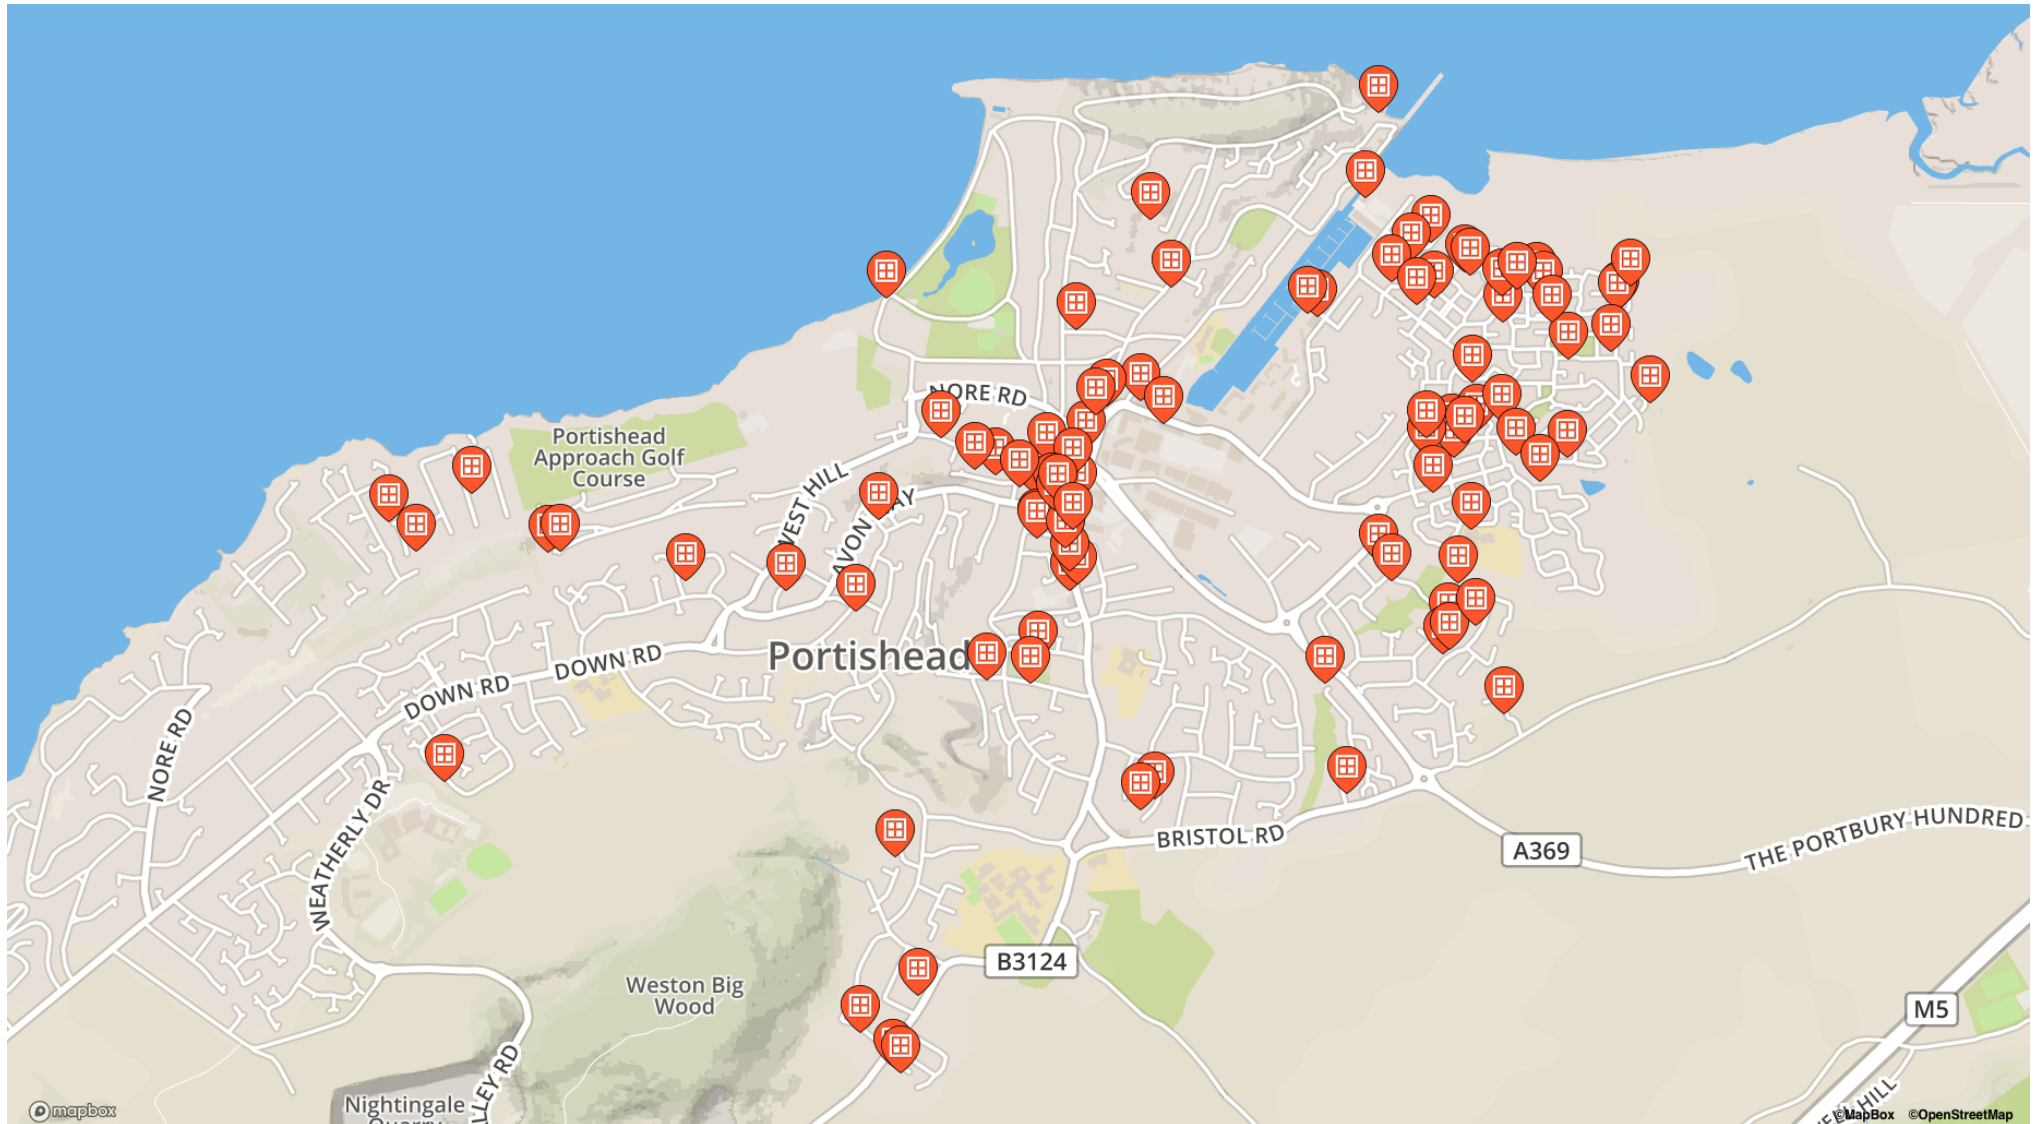

Portishead 2019

9-10 Feb 2019, 5.30pm - 9pm