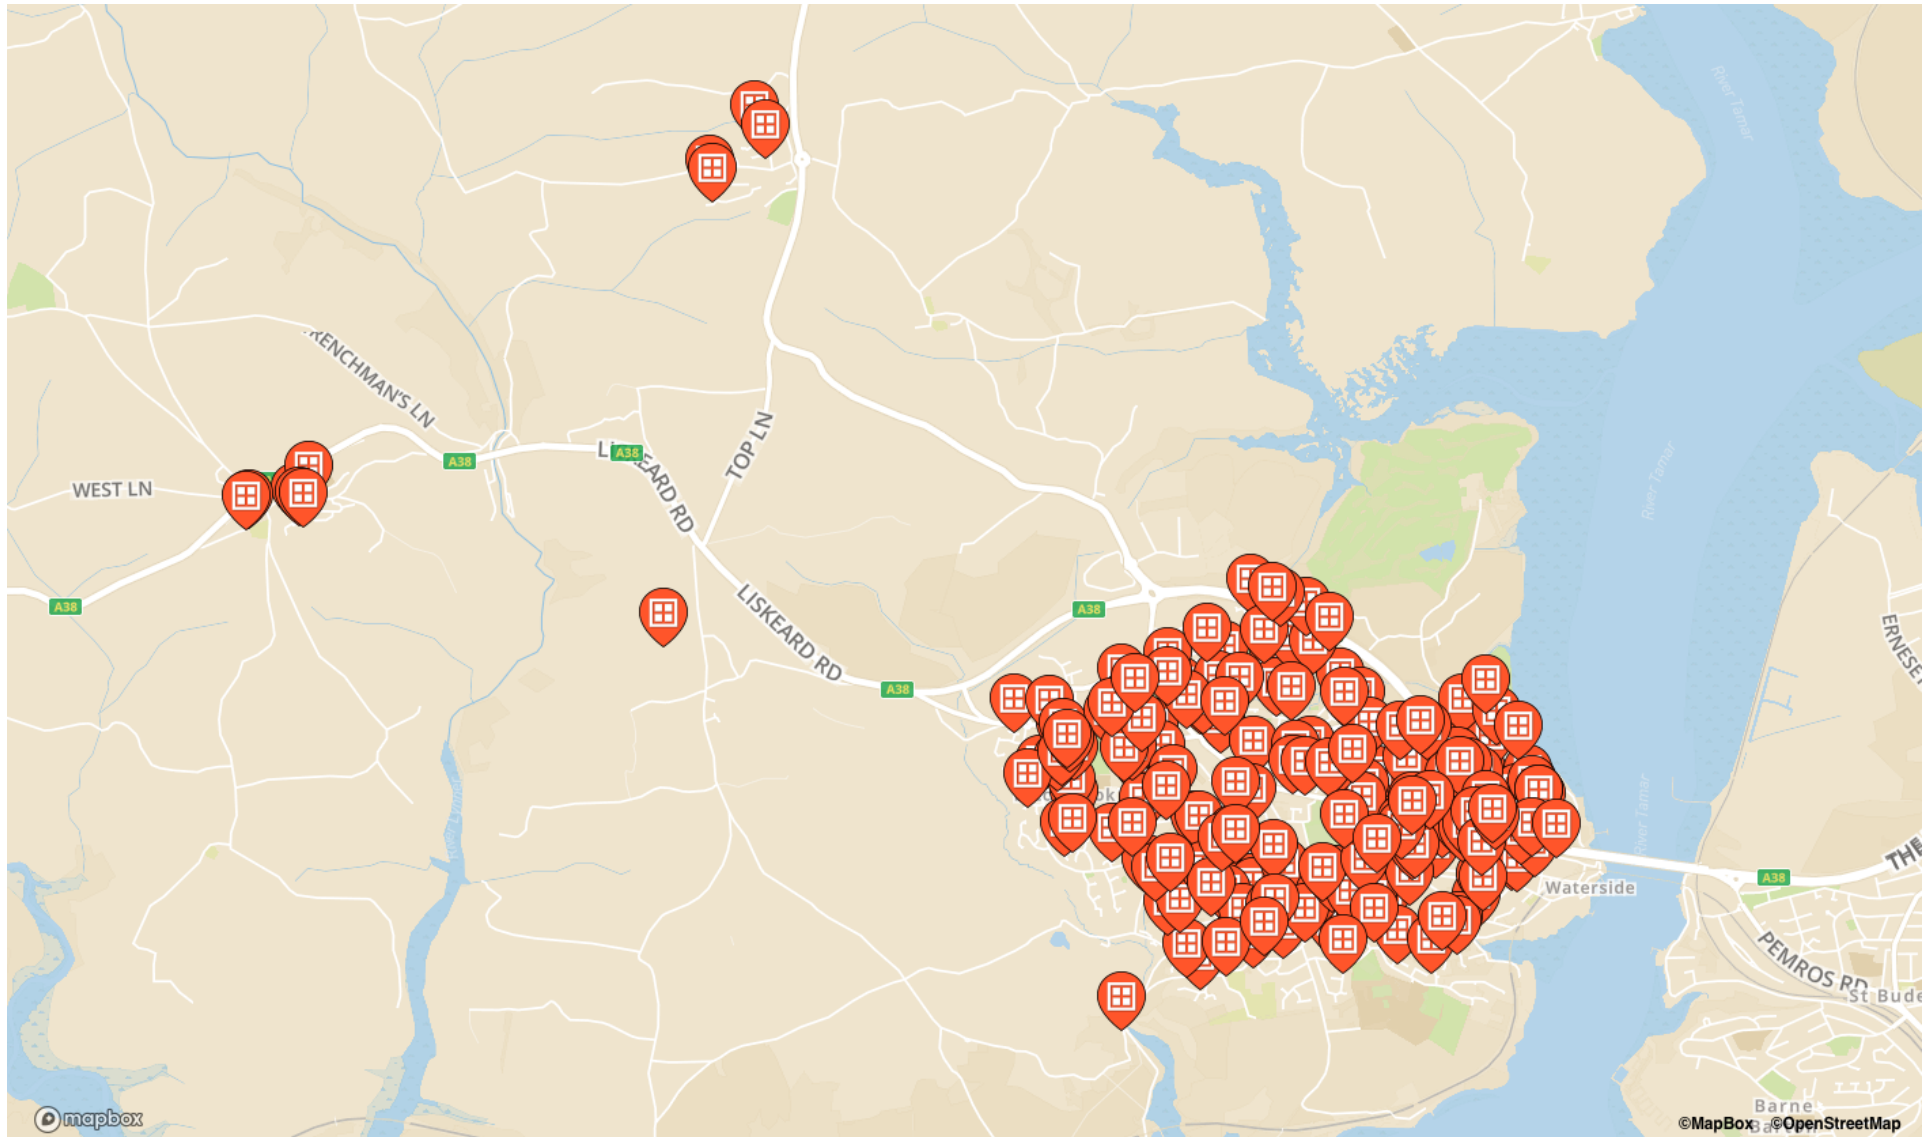

Saltash Window Wanderland 2020

5-7 Dec 2020, 5pm - 8pm

Saltash Window Wanderland 2020

5-7 Dec 2020, 5pm - 8pm

Albert Road
30

Andrews Way (Hatt)
7 / 54

Babis Farm Close
20 / 22

Babis Farm Way
12

Beatrice Avenue
1 / Saltash Bakery (8) / 10 /
Cath's Scentiments (11) / 14
/ 17 / 32 / 43 / 52

Belle Vue Road
17 / Community Enterprises
(18) / 20 / 23

Berry Park
11

Birkdale Close
1 / 8

Bishops Close
5

Bluebell Close
1

Broad Walk
31

Butterdown
2

Callington Road
32 / 38 / 60 / 72 / 77 / 93 /
136 / 150 / 182 / 187 / 216 /
219 / Brunel Primary &
Nursery Academy / Saltash
Library / Saltash Wesley
Methodist Church

Castle Hill
The Boathouse

Forsythia Drive
3

Frobisher Drive
16 / 21 / 53

Gallacher Way
10

Glebe Avenue
18 / 22 / 35 / 43

Grassmere Way
43 / 63 / 105 / WouldYLike
(113) / 130 / 144 / 169

Greenfield Road
34 / 36

Grenfell Avenue
110 / 113