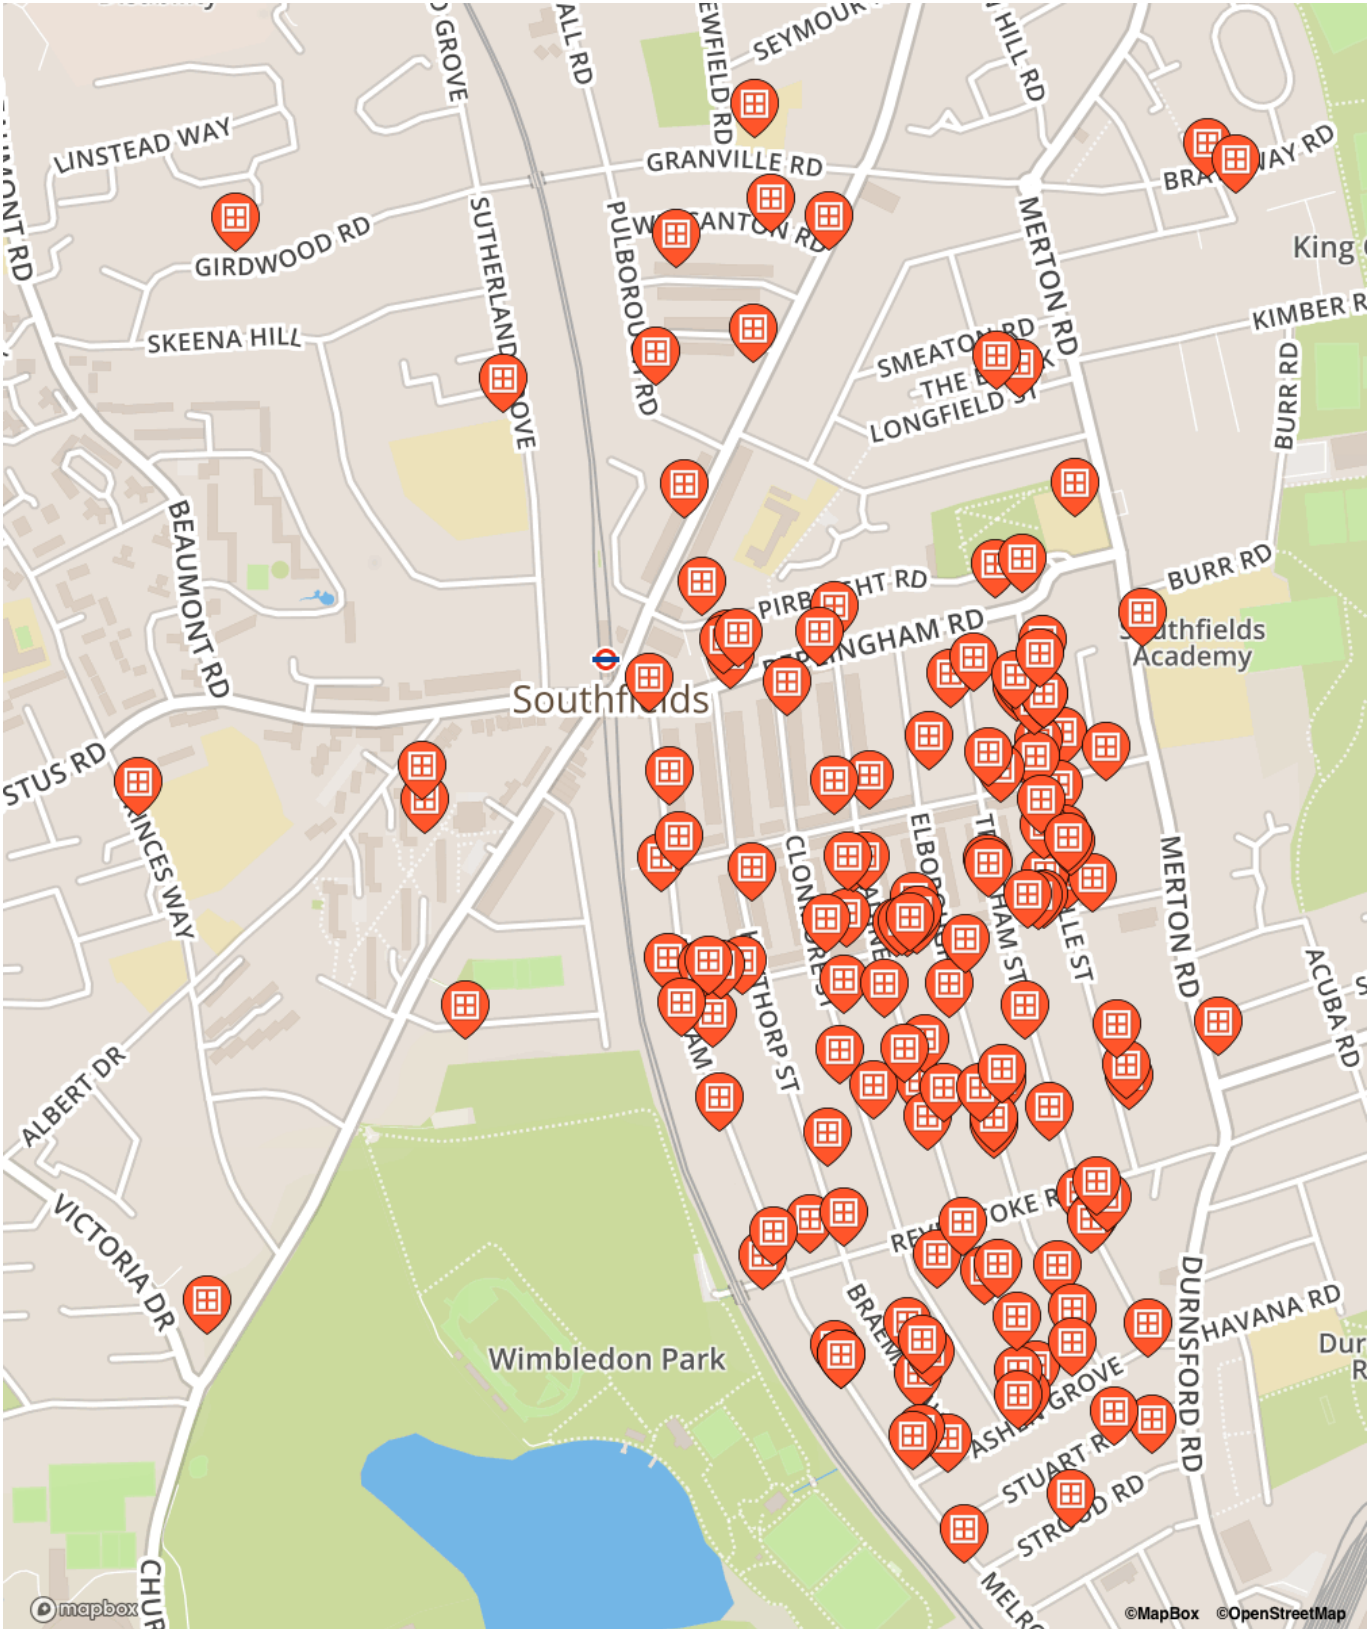

Southfields, London 2019

9-10 Feb 2019, 5:30pm-9pm