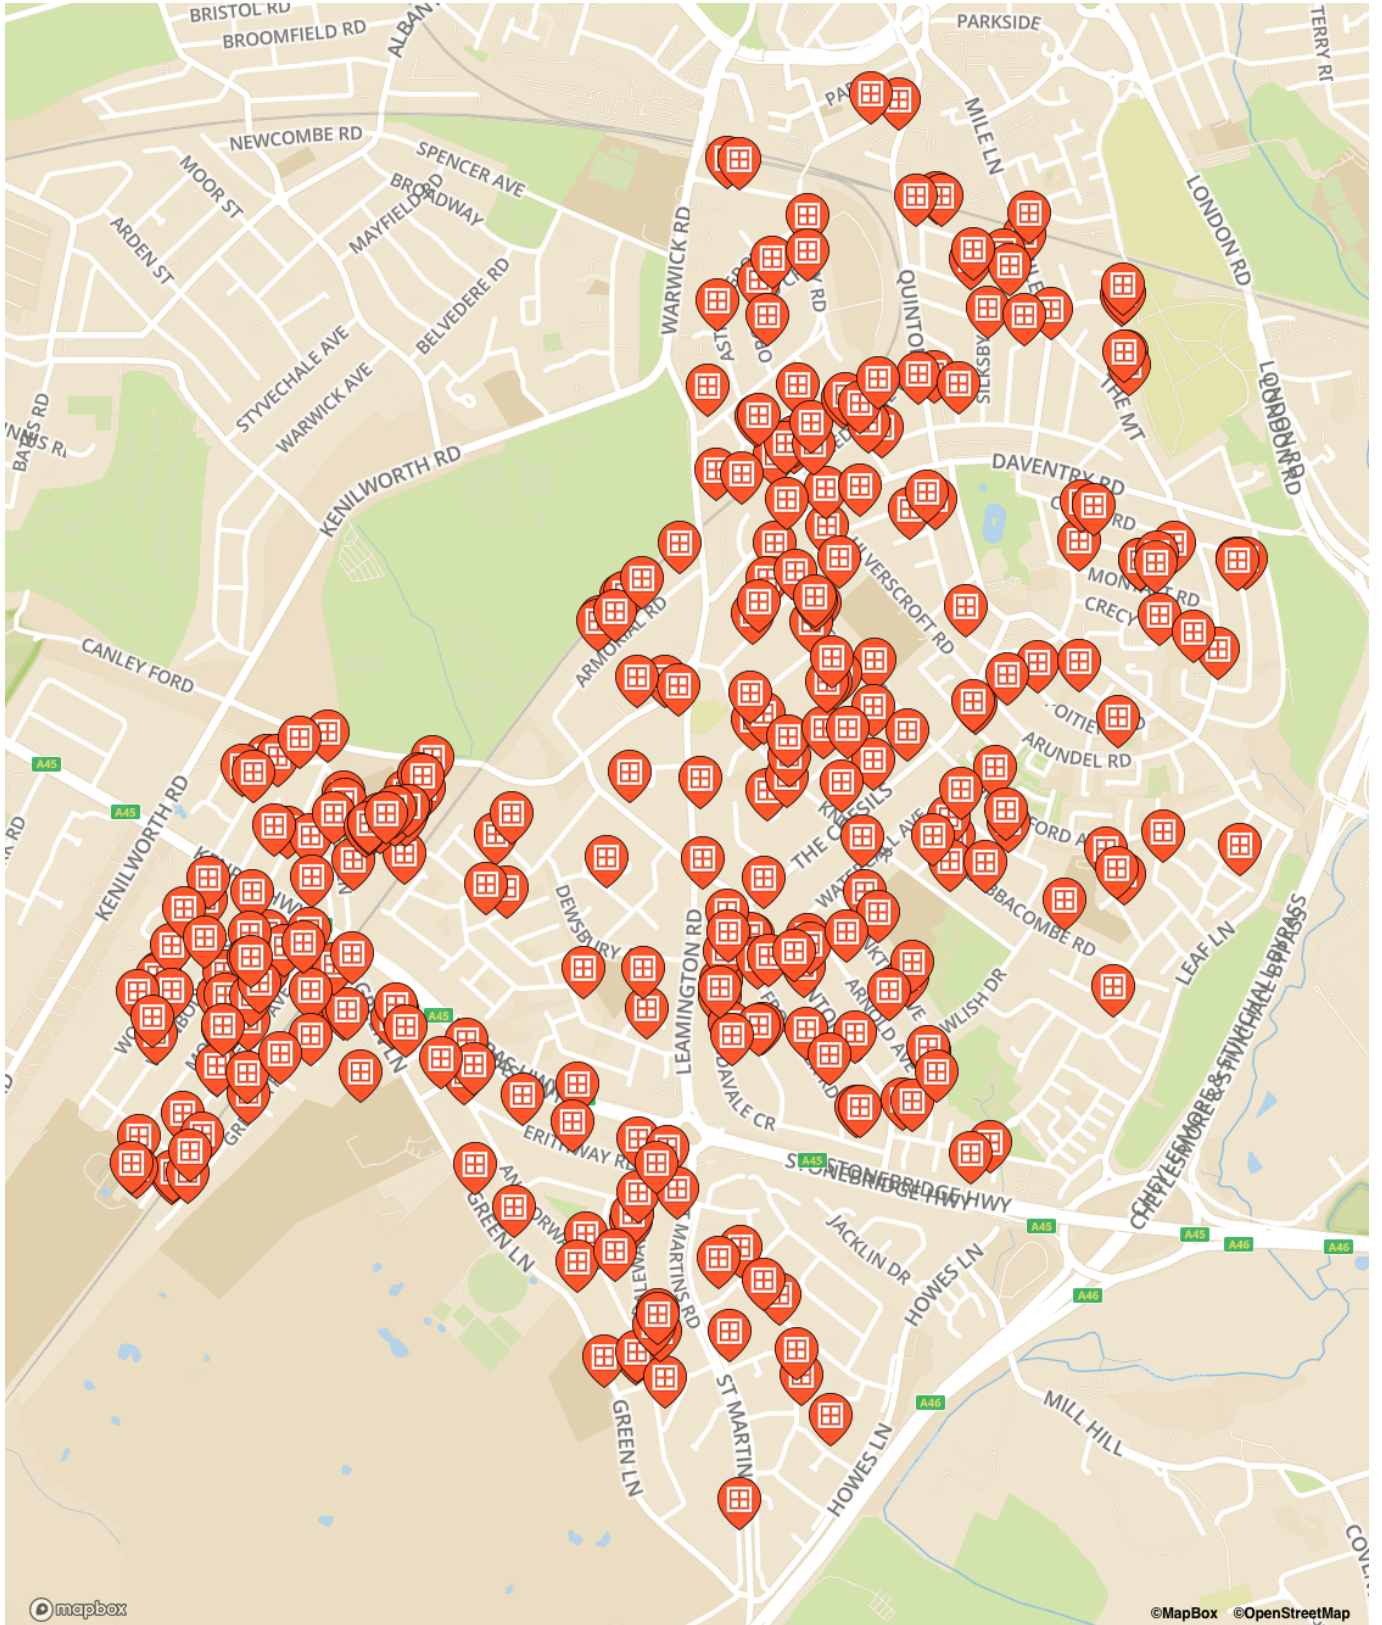

Stivichall & Cheylesmore 2021

13-19 Mar 2021, 5:30pm - 9pm

Stivichall & Cheylesmore 2021

13-19 Mar 2021, 5:30pm - 9pm

Windows on the map

139 Maidavale Crescent
139

196 Woodside Avenue SouthWoodside Avenue South
196

Handcross Grove
7 / 8

Hockett Street
5 / 9

ILFORD DRIVE
15

Ilfracombe Grove
13 Ilfracombe Grove / 14 ilfracombe grove

Ivybridge Road
8 Ivybridge Road / 16 / 31 / 52 / 61

Joan Ward Street
33 / 44

Kenilworth Court
117

Mantilla Drive
14 / 24

Mary Herbert Street
7 / 15 / 79

Medland Avenue
12 / 14

Meschines Street
38 / 40

Michaelmas Road
8 / 10

Mile Lane
14 / 17

Moat Avenue
23 / 30 / 41 / 58 / 69 / 102

Montalt Road
12 / 46 / 46 / 56 / 59

Oak Tree Avenue
5

Okehampton Road
45

Orchard Crescent
10 / 17 / 33

Poitiers Road
16

Queen Isabels Avenue
68

Quinton Road
28 / 68 / 93

Ranulf Croft
4 / 23

Saint Christian's Road
4 / 4 / 52 / 54