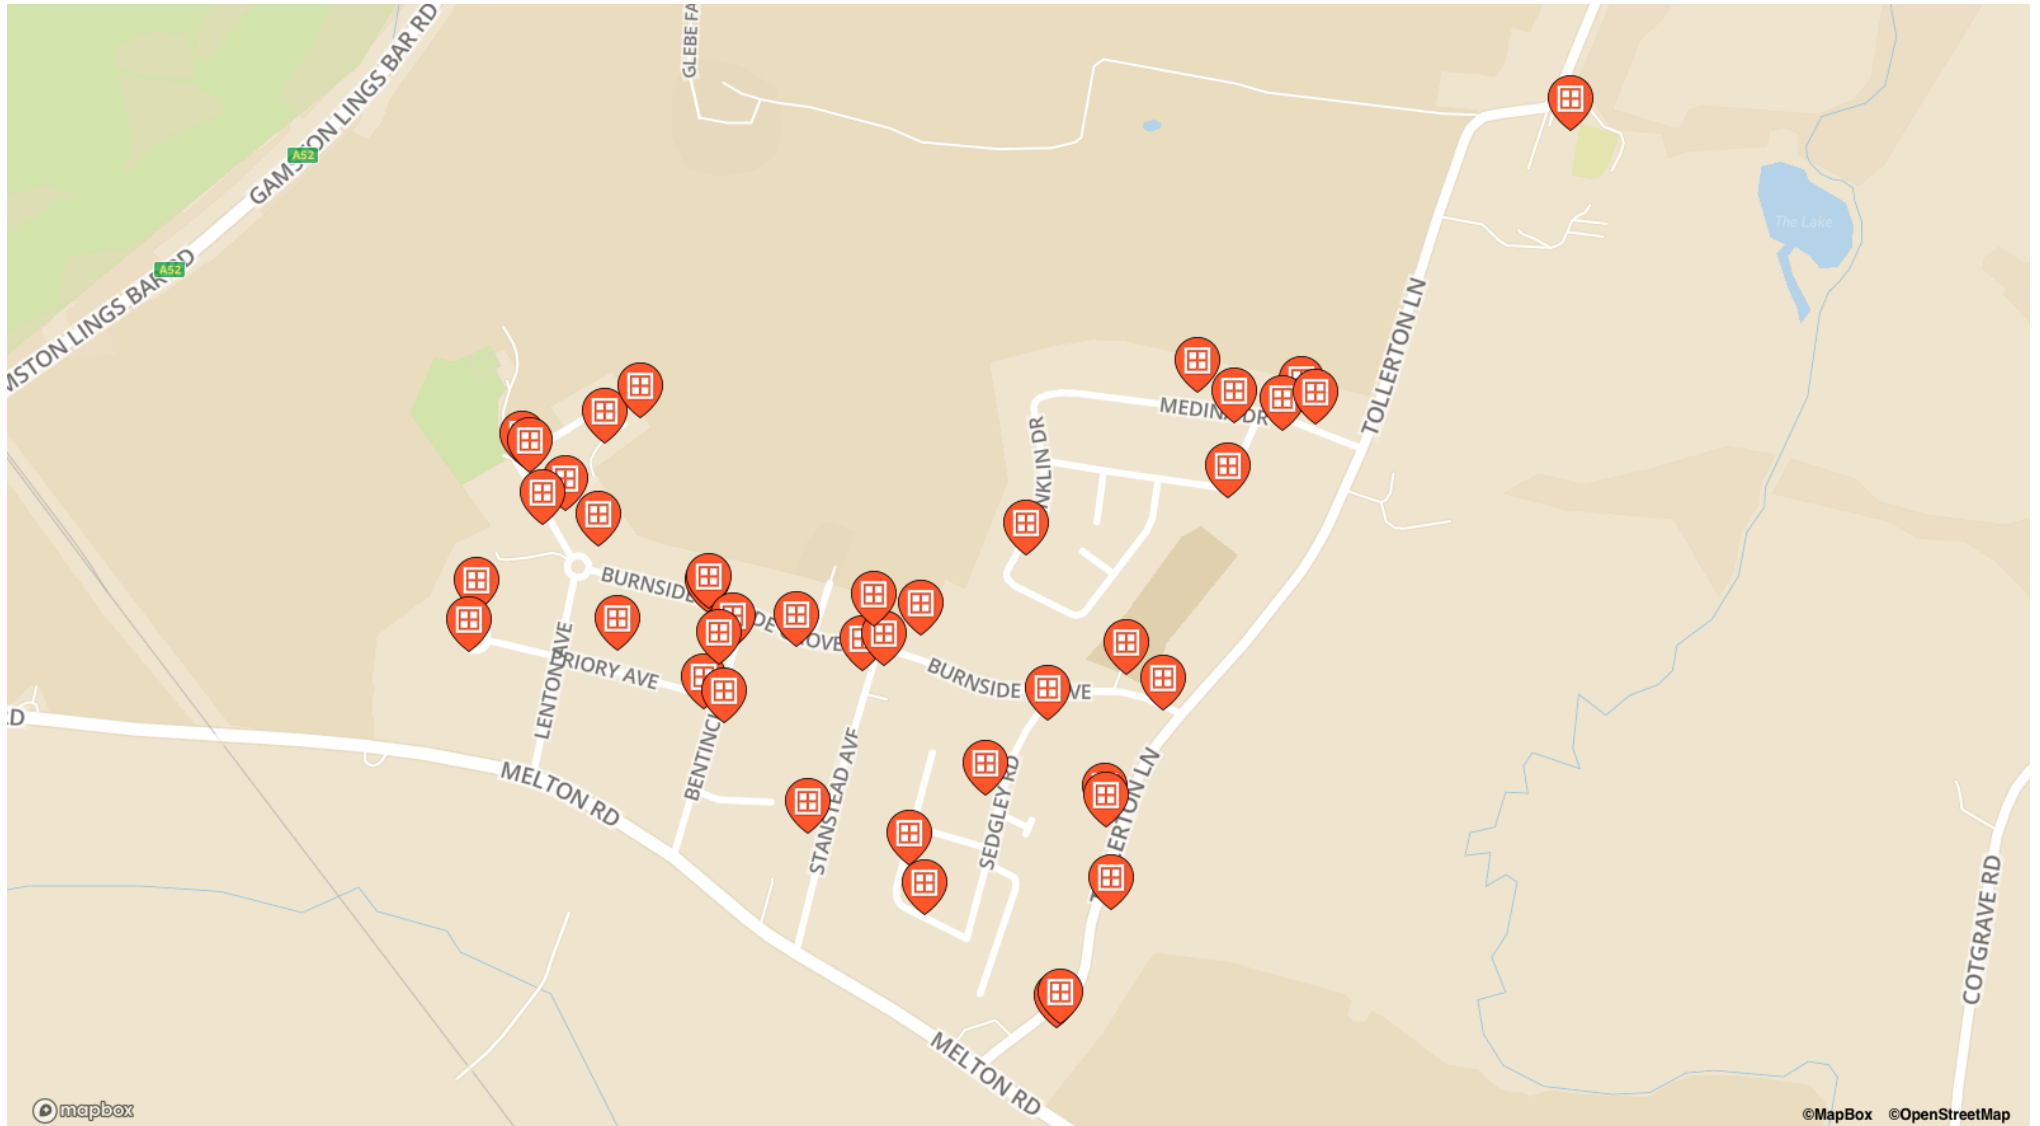

Tollerton Winter Window Wanderland

18-20 Dec 2020, 5.30pm - 9pm