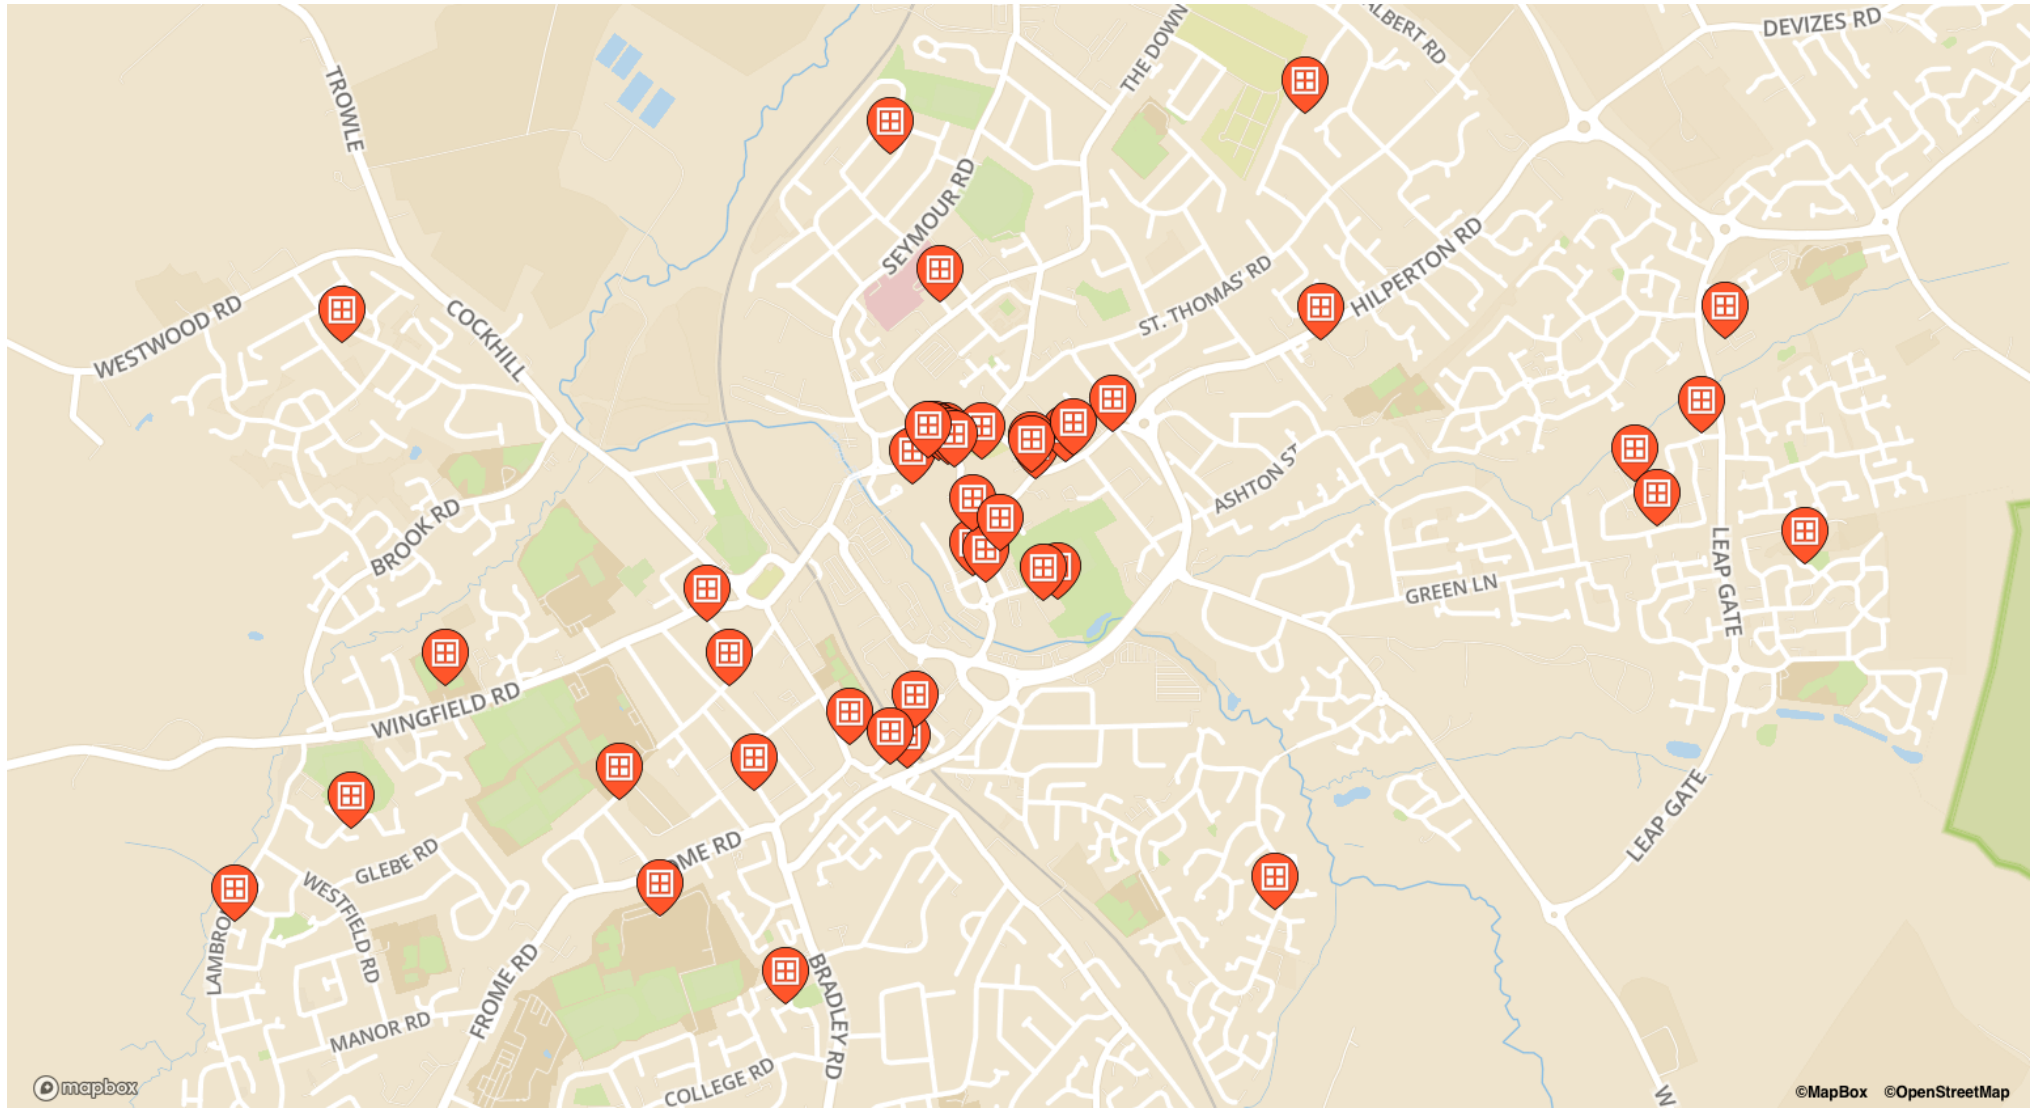

Trowbridge Window Wanderland 2022

17-20 Nov 2022, 6pm - 9pm