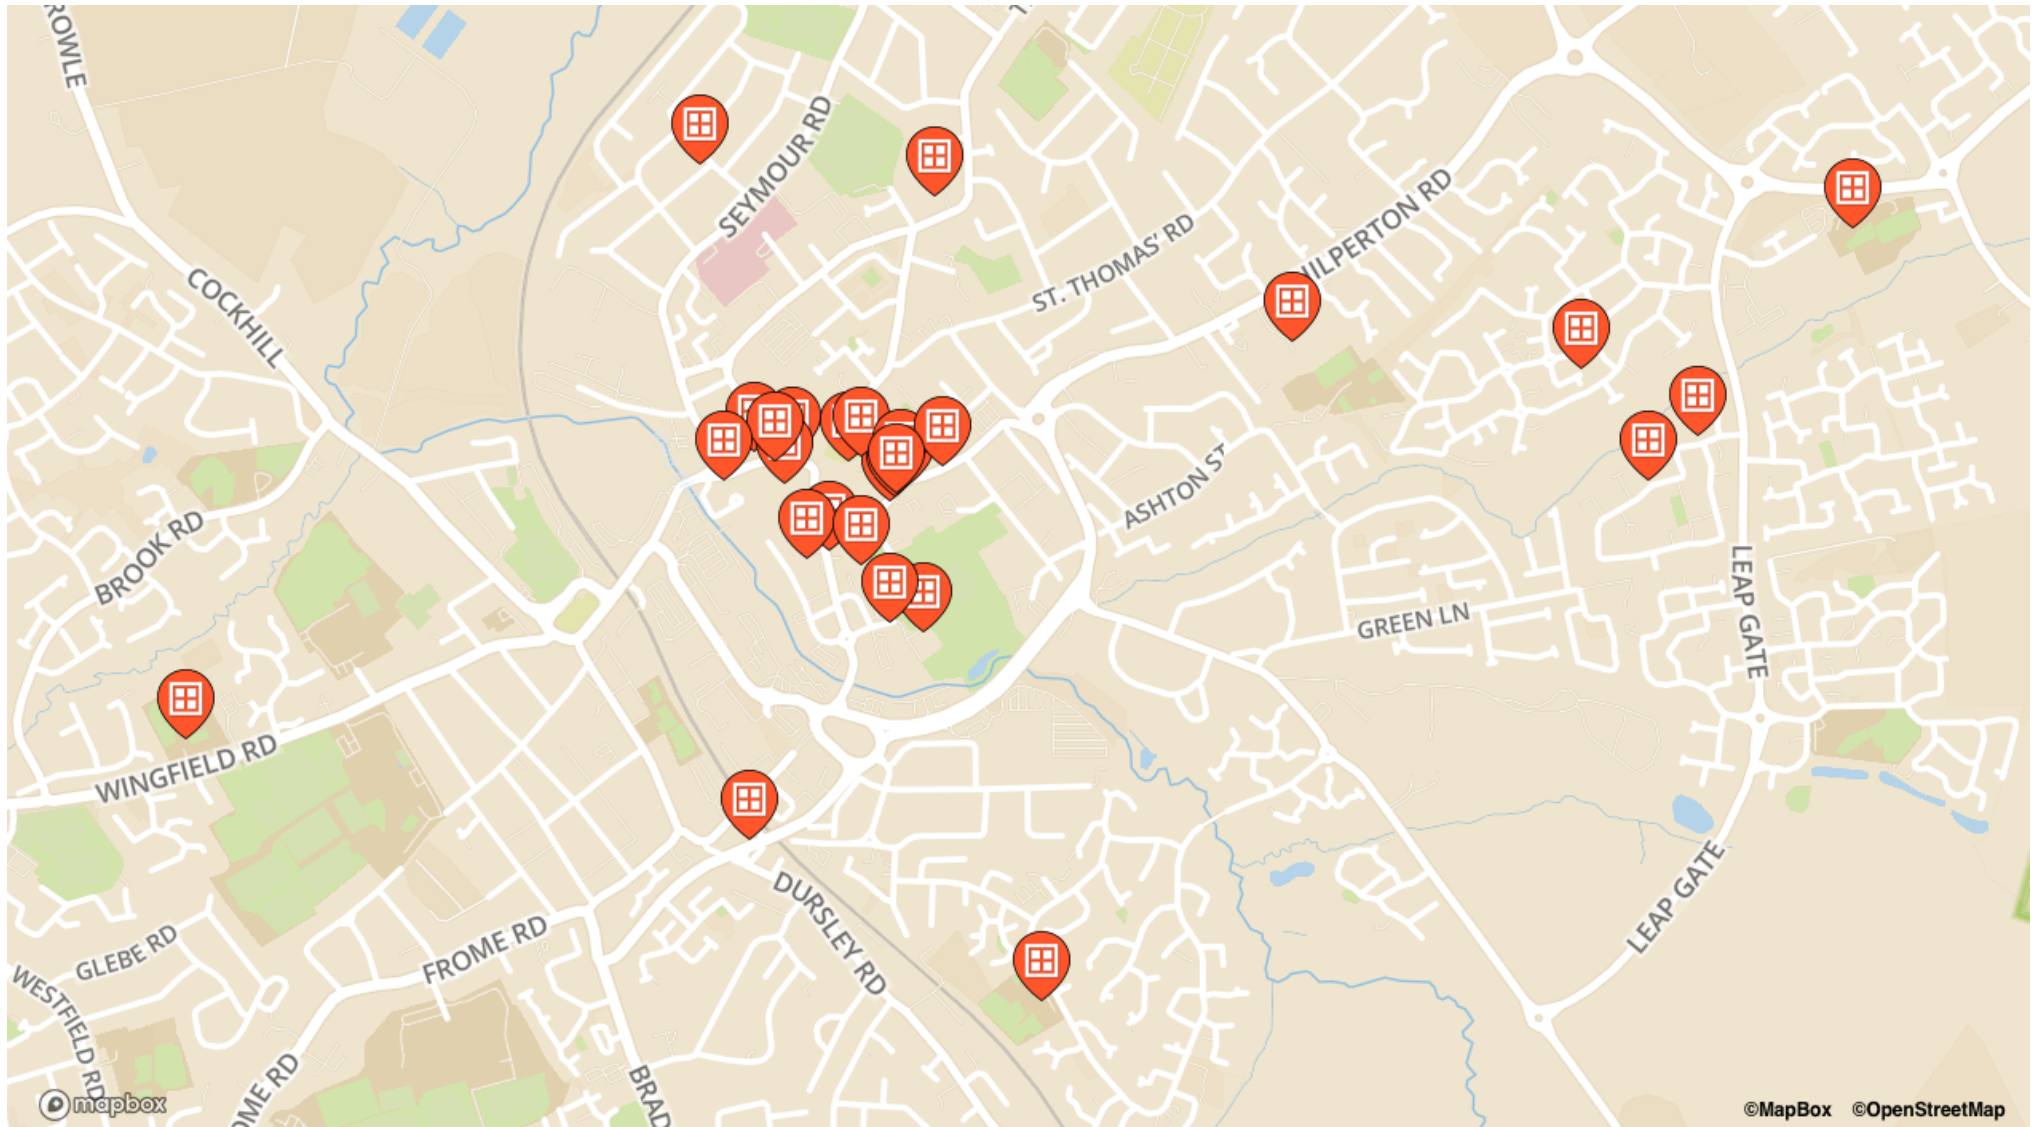

Trowbridge's Royal Window Wanderland 2023

1-8 May 2023, 6pm - 9pm