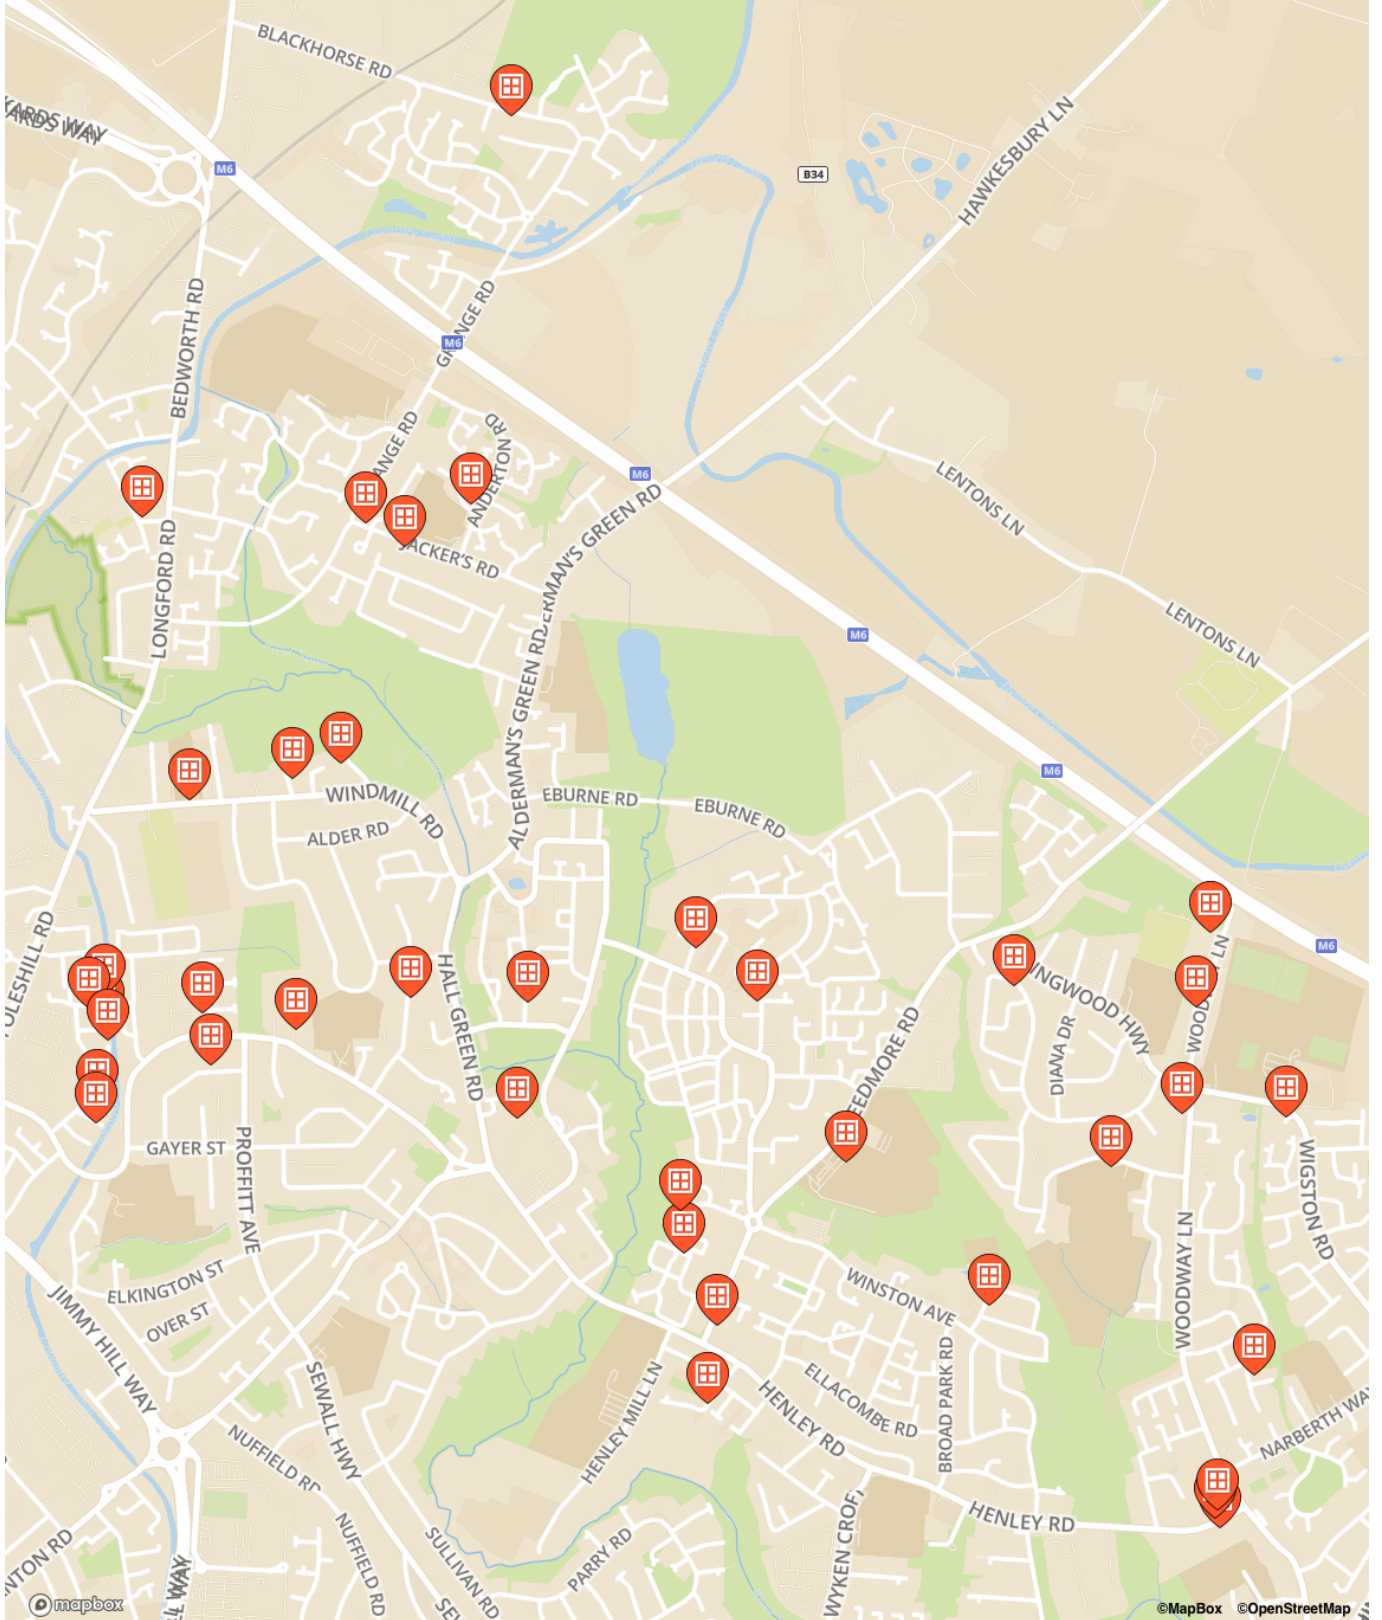

Longford, Wood End, Potters Green

20-26 Feb 2021, 5:30pm - 9pm

Longford, Wood End, Potters Green

20-26 Feb 2021, 5:30pm - 9pm

128 pearson avenue

- 128 pearson avenue, 128 pearson avenue

Blackhorse Road

- 162, Blackhorse Road

Brierley Road

- 45, Brierley Road

Colston Walk

- 10 Colston Walk, Colston Walk

Deedmore Road

- 8, Deedmore Road
- Moat House Primary School, Moat House Primary School, Deedmore Road

Dragonfly Drive

- 26, Dragonfly Drive

Jacker's Road

- 38, Jacker's Road

Jackers Road

- 8, Jackers Road

Lanchbury Avenue

- 3, Lanchbury Avenue

Lombard close

- 2, Lombard close

Longford Square

- 6, Longford Square

Mill Race Lane

- 25, Mill Race Lane

Milverton Road

- 8, Milverton Road

Old Church Road

- Brandon house care home, 140, Old Church Road